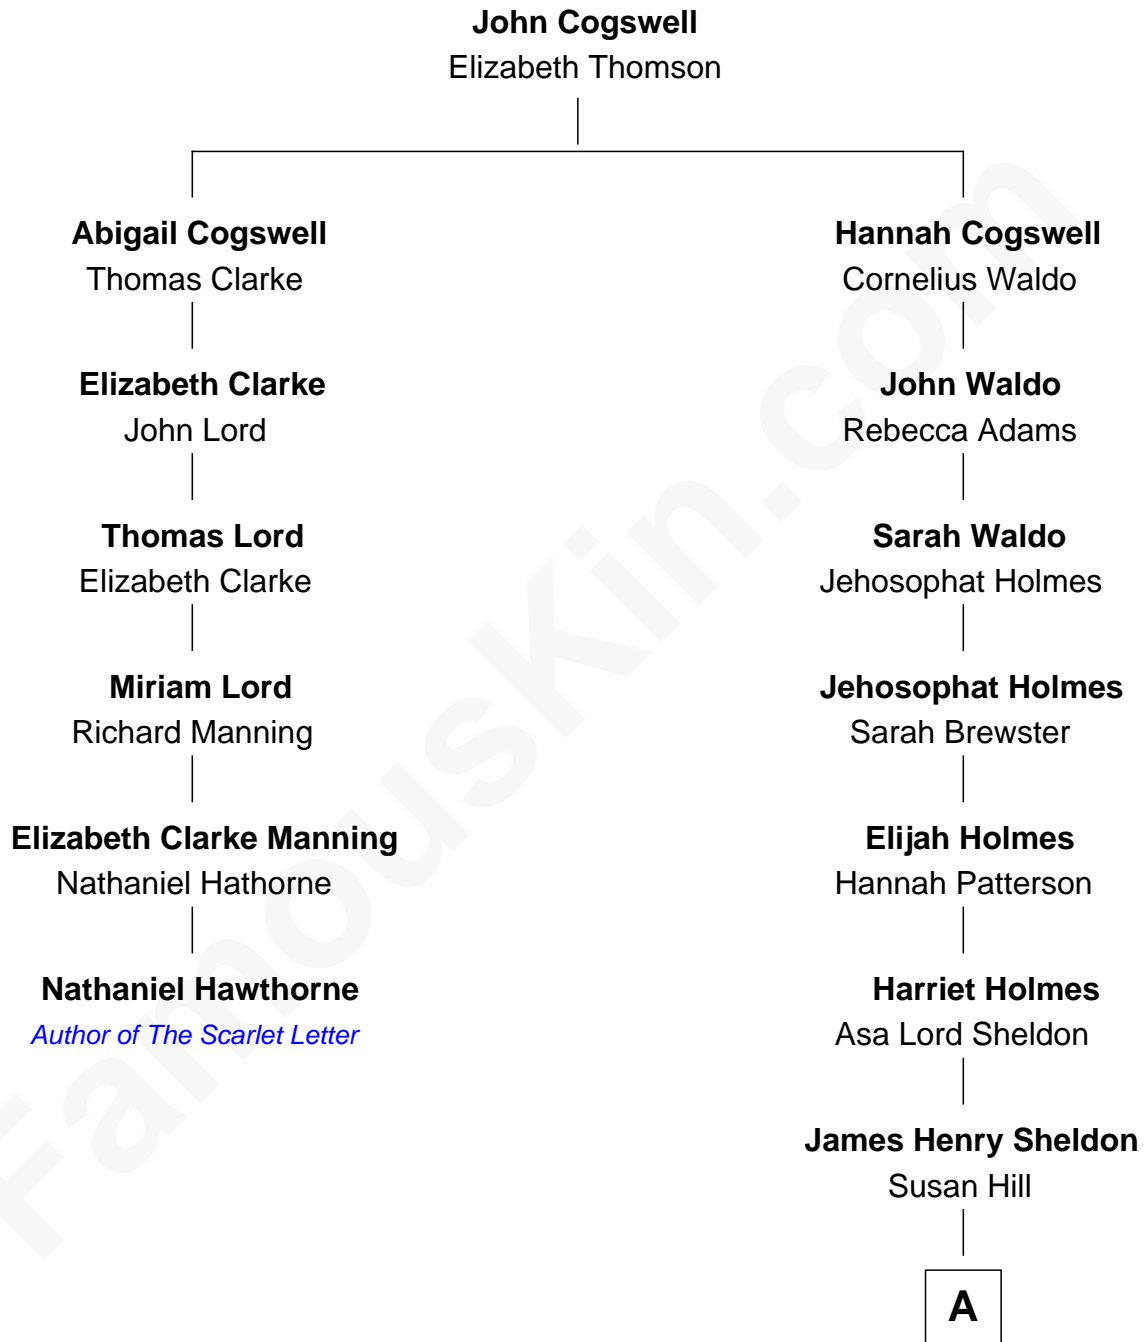

FamousKin.com Relationship Chart of

Nathaniel Hawthorne
Author of The Scarlet Letter

5th cousin 4 times removed of

Mamie (Doud) Eisenhower

First Lady of President Dwight Eisenhower

A

—
Mary Cornelia Sheldon

Royal Houghton Doud

—
John Sheldon Doud

Elivera Mathilda Carlson

—
Mamie (Doud) Eisenhower

First Lady of Dwight Eisenhower

FamousKin.com