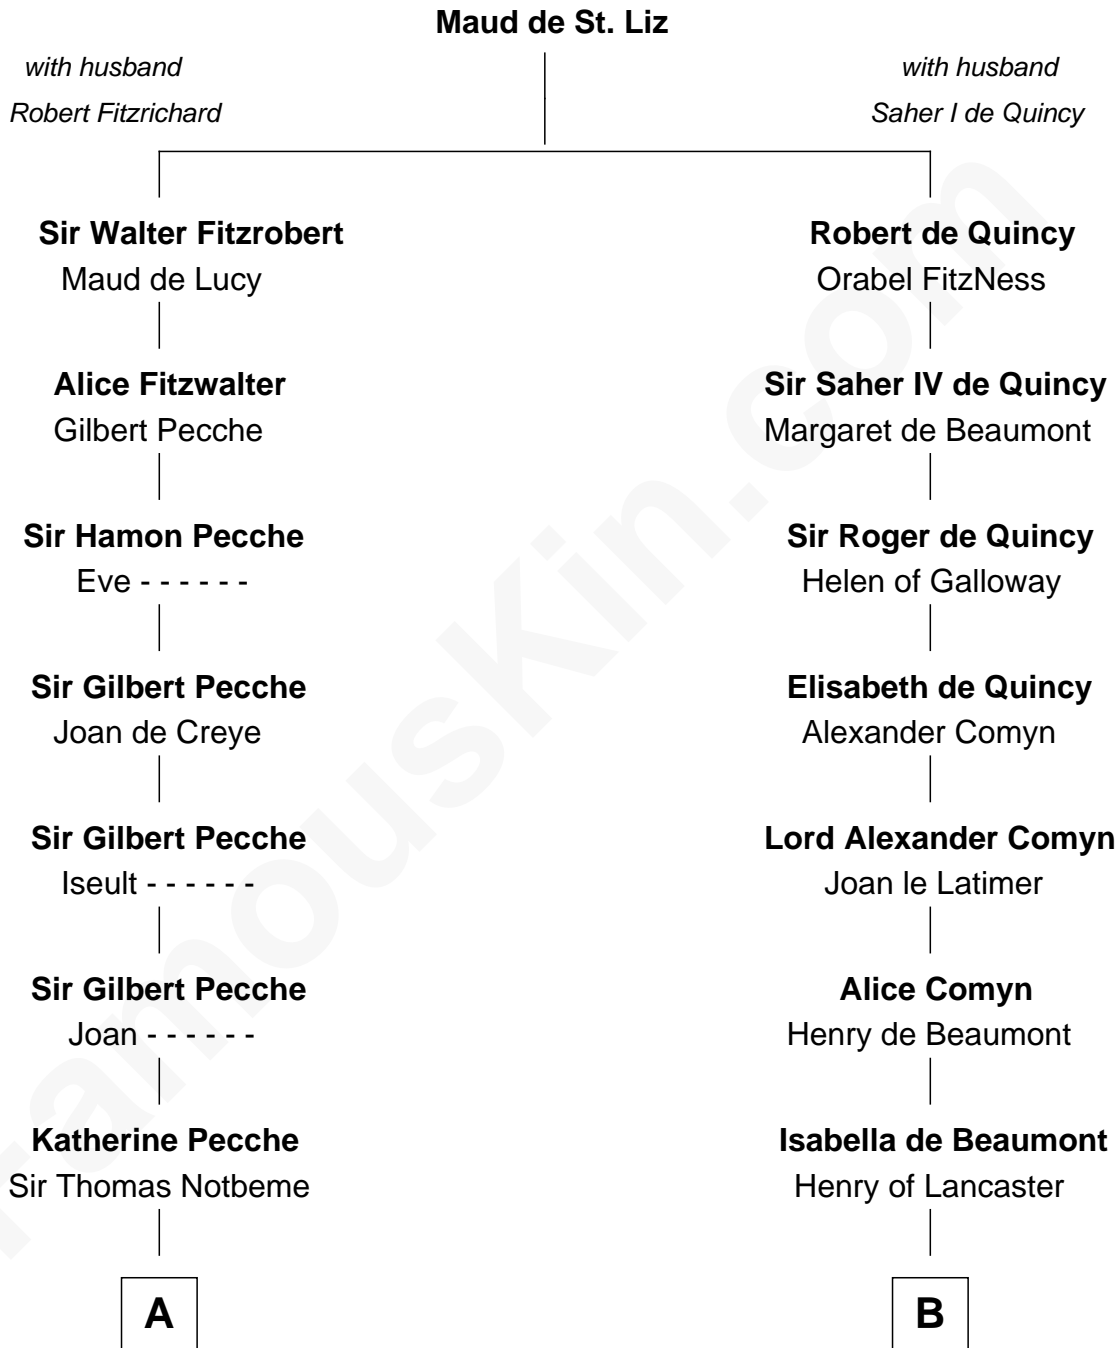

FamousKin.com

Relationship Chart of

Nathaniel Hawthorne

Author of The Scarlet Letter

13th cousin 8 times removed of

Charles V
Holy Roman Emperor

C

—
Mary Giddings
Thomas Manning

—
John Manning
Ruth Potter

—
Richard Manning
Miriam Lord

—
Elizabeth Clarke Manning
Nathaniel Hathorne

—
Nathaniel Hawthorne
Author of [The Scarlet Letter](#)