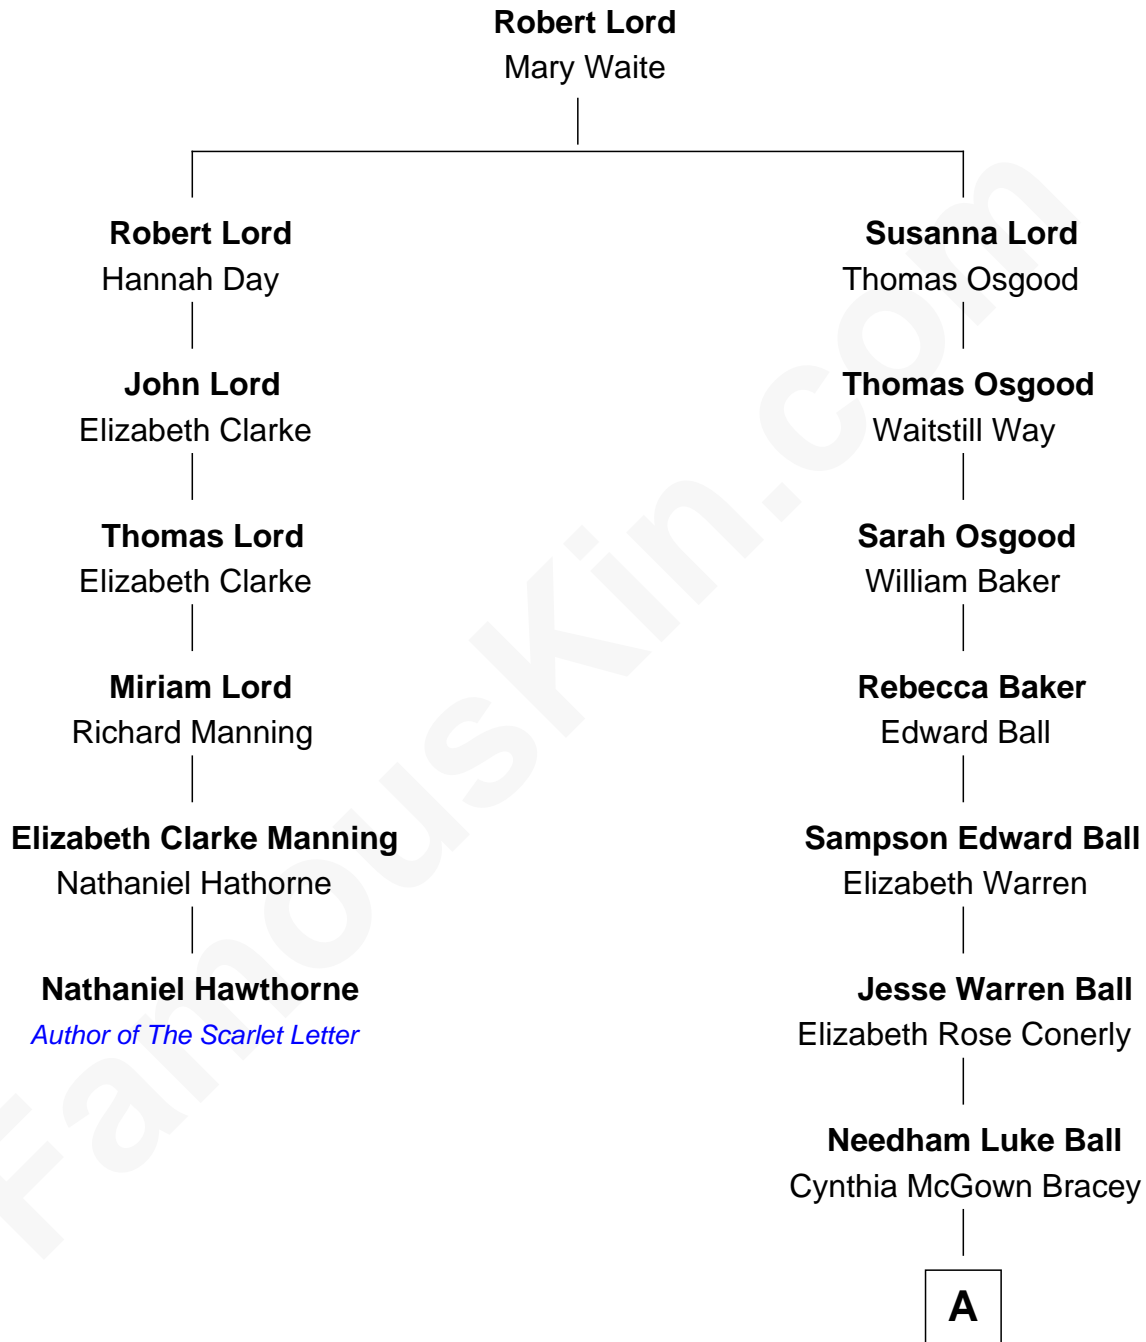

FamousKin.com

Relationship Chart of

Nathaniel Hawthorne

Author of The Scarlet Letter

5th cousin 6 times removed of

Britney Spears
Singer, Entertainer

A

—
Kiturah Ball

William Nelson Forbes

—
William Nelson Forbes

Lexie May Thompson

—
Emma Jean Forbes

June Austin Spears

—
James Parnell Spears

Lynne Irene Bridges

—
Britney Spears