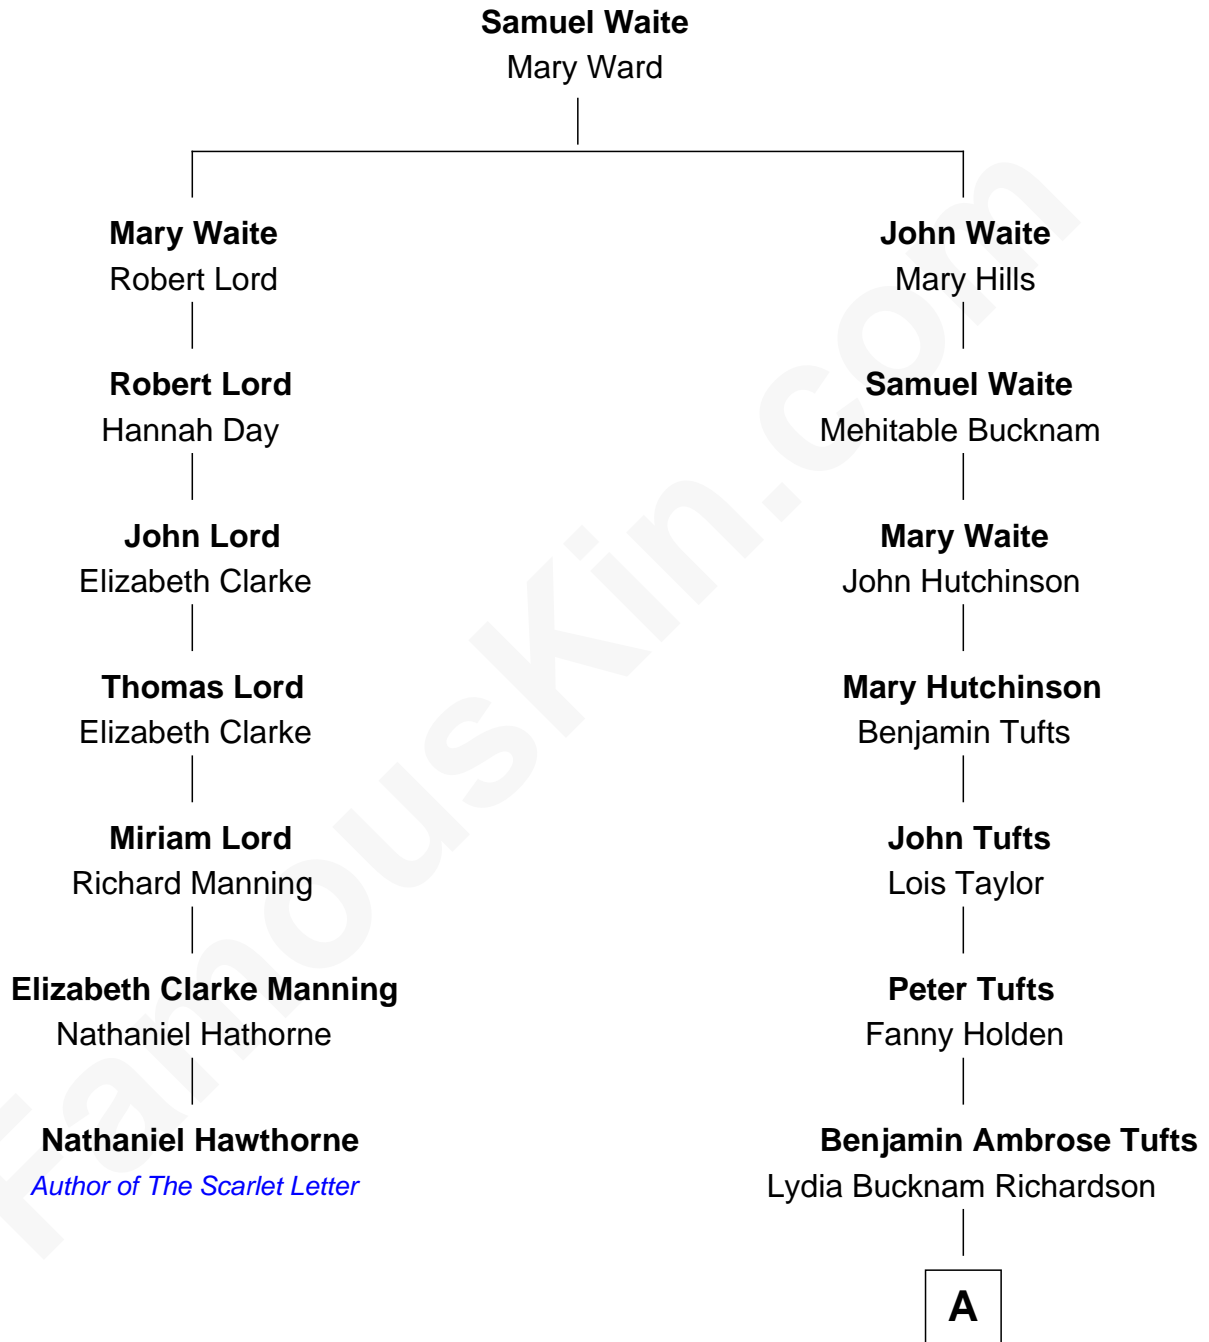

FamousKin.com Relationship Chart of

Nathaniel Hawthorne
Author of The Scarlet Letter

6th cousin 2 times removed of

Alvan T. Fuller
50th Governor of Massachusetts

A

Flora Arabella Tufts

Alvan Bond Fuller

Alvan T. Fuller

50th Governor of Massachusetts

FamousKin.com