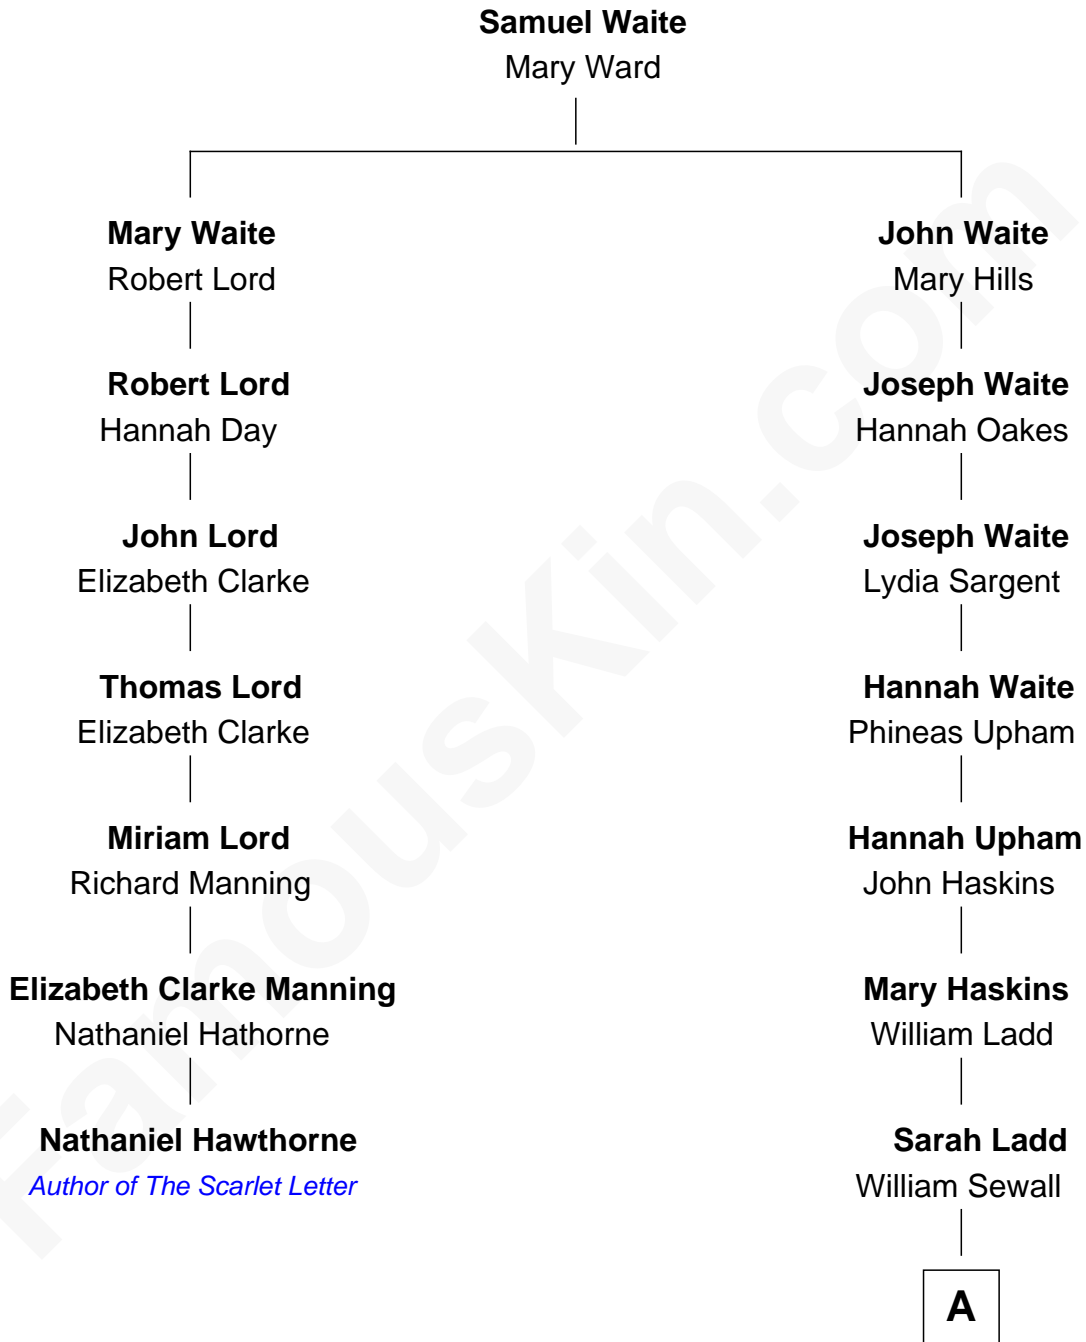

FamousKin.com

Relationship Chart of

Nathaniel Hawthorne

Author of The Scarlet Letter

6th cousin 6 times removed of

Charlie Day
TV and Movie Actor

A

Rev. William Sewall
Caroline Harrod Titcomb

Rev. John Ladd Sewall
Katharine Mussey Hartwell

Katharine Mussey Sewall
Roswell Mears Austin

Katharine Hartwell Austin
Dr. Lawton Parker Greenman Peckham

Mary Adelaide Peckham
Thomas Charles Day

Charlie Day
TV and Movie Actor