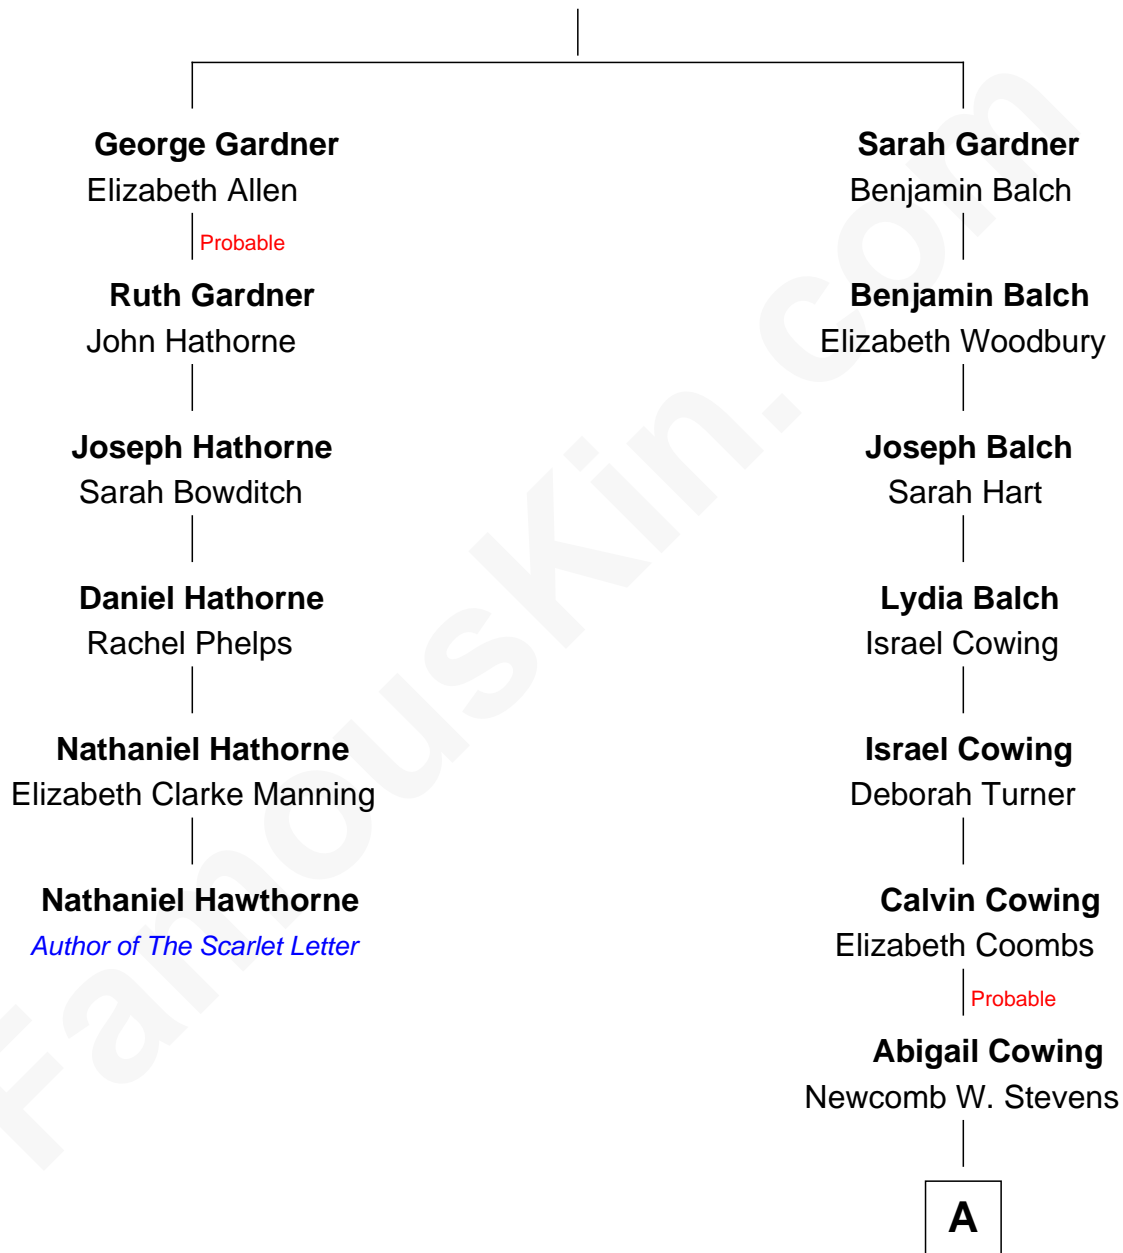

FamousKin.com Relationship Chart of

Nathaniel Hawthorne
Author of The Scarlet Letter

5th cousin 7 times removed of

Zach Braff

TV, Film and Stage Actor

Thomas Gardner

A

—
Sally Stevens

James Lord

—
Georgia Ann Lord

Fred E. Hutchinson

—
Chester A. Hutchinson

Gladys Etta McMurray

—
Esther Lord Hutchinson

Howard Arthur Maynard

—
Dr. Anne Hutchinson Maynard