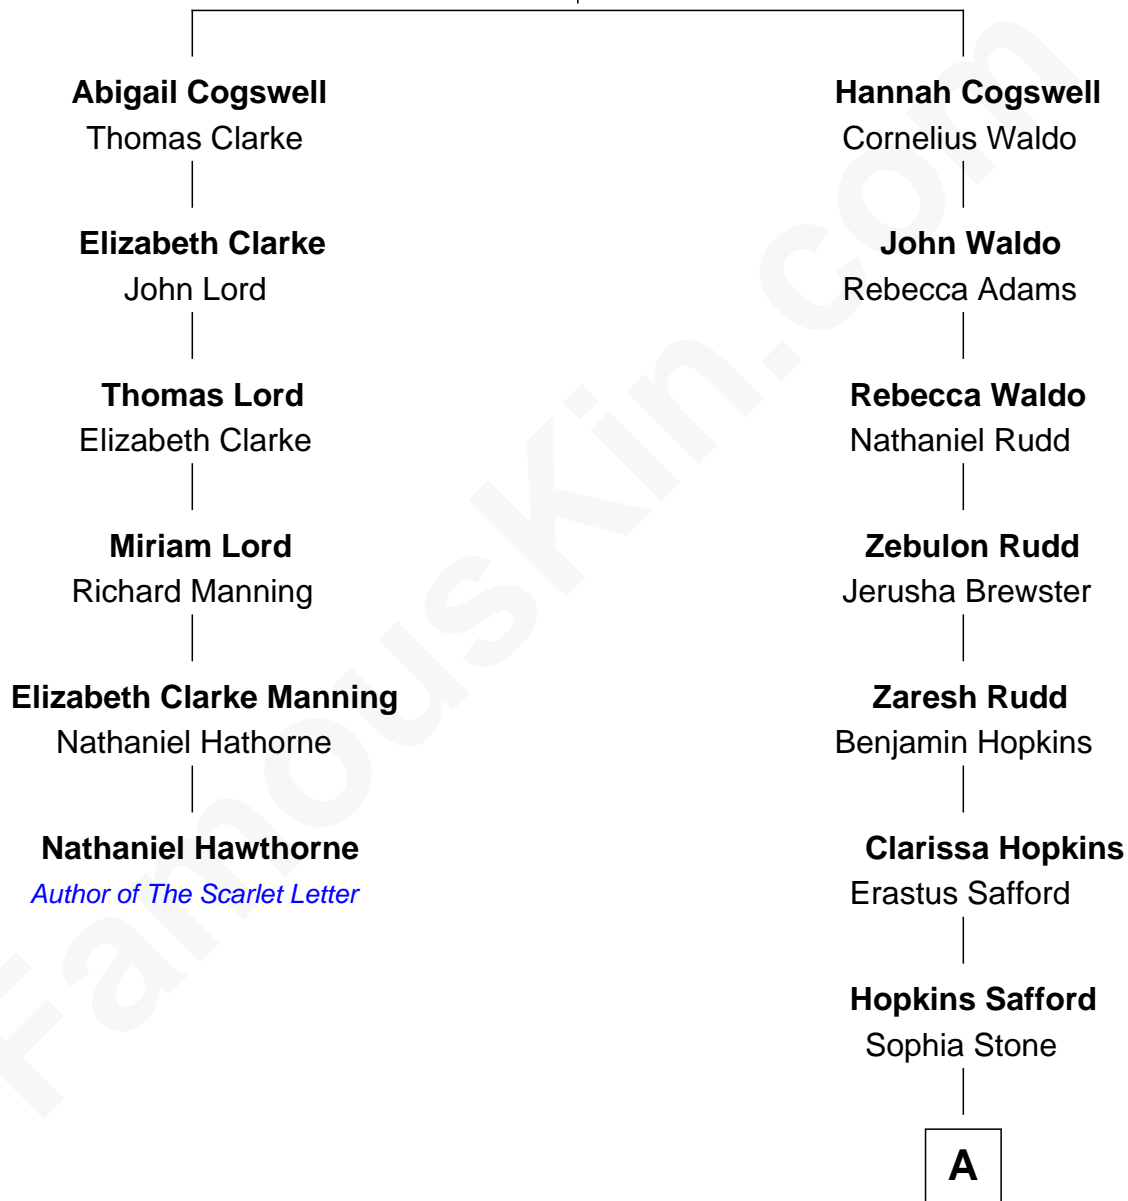

# FamousKin.com Relationship Chart of

**Nathaniel Hawthorne**  
*Author of The Scarlet Letter*

5th cousin 8 times removed of

**Ava Michelle**  
*Model and Actress*

**John Cogswell**  
Elizabeth Thomson

**A**

**Mahala Julia Safford**

Heman Hunt

**John Jed Hunt**

Anna F. Holyoke

**Flavilla May Hunt**

Charles Thompson Gray

**Ruth Marion Gray**

George William Cota