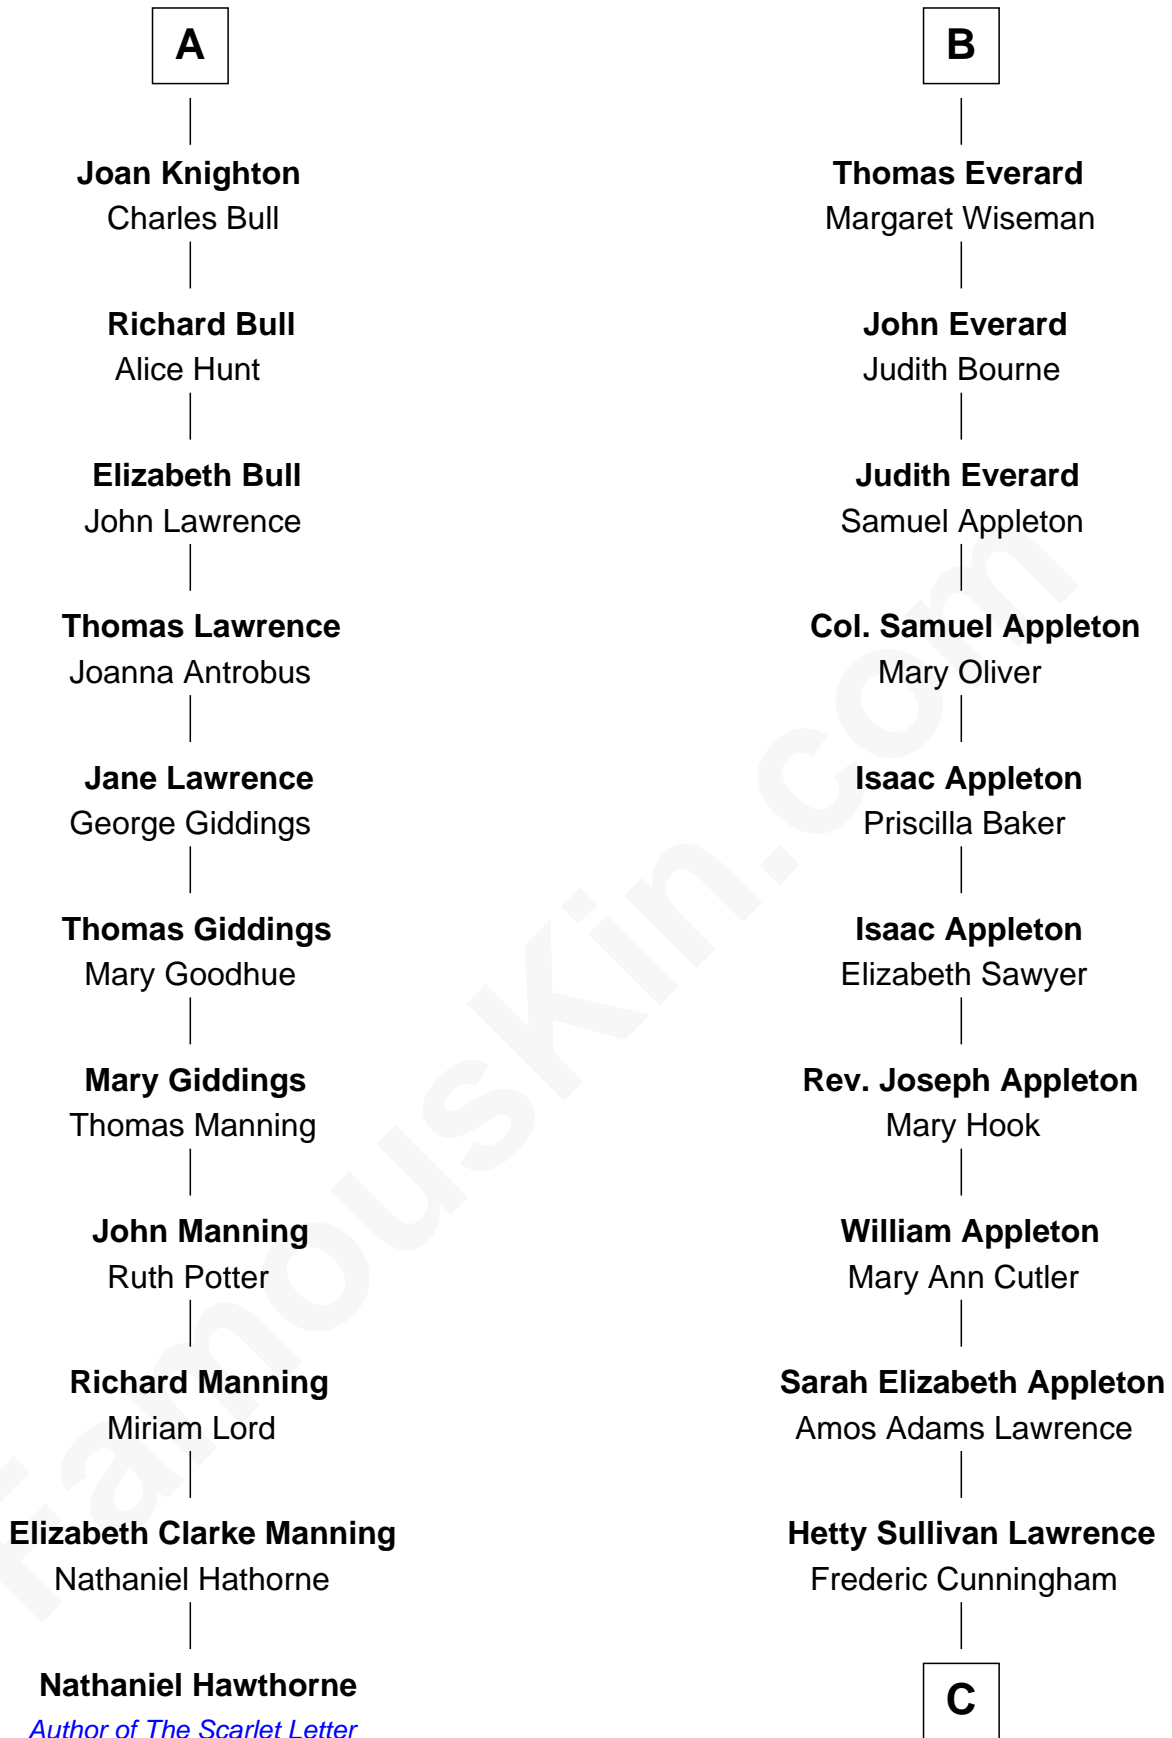

**FamousKin.com**  
**Relationship Chart of**  
**Nathaniel Hawthorne**  
*Author of The Scarlet Letter*

17th cousin 2 times removed of

**Jennifer Coolidge**  
*TV and Movie Actress*

C

**Susannah Cunningham**  
John Templeman Coolidge