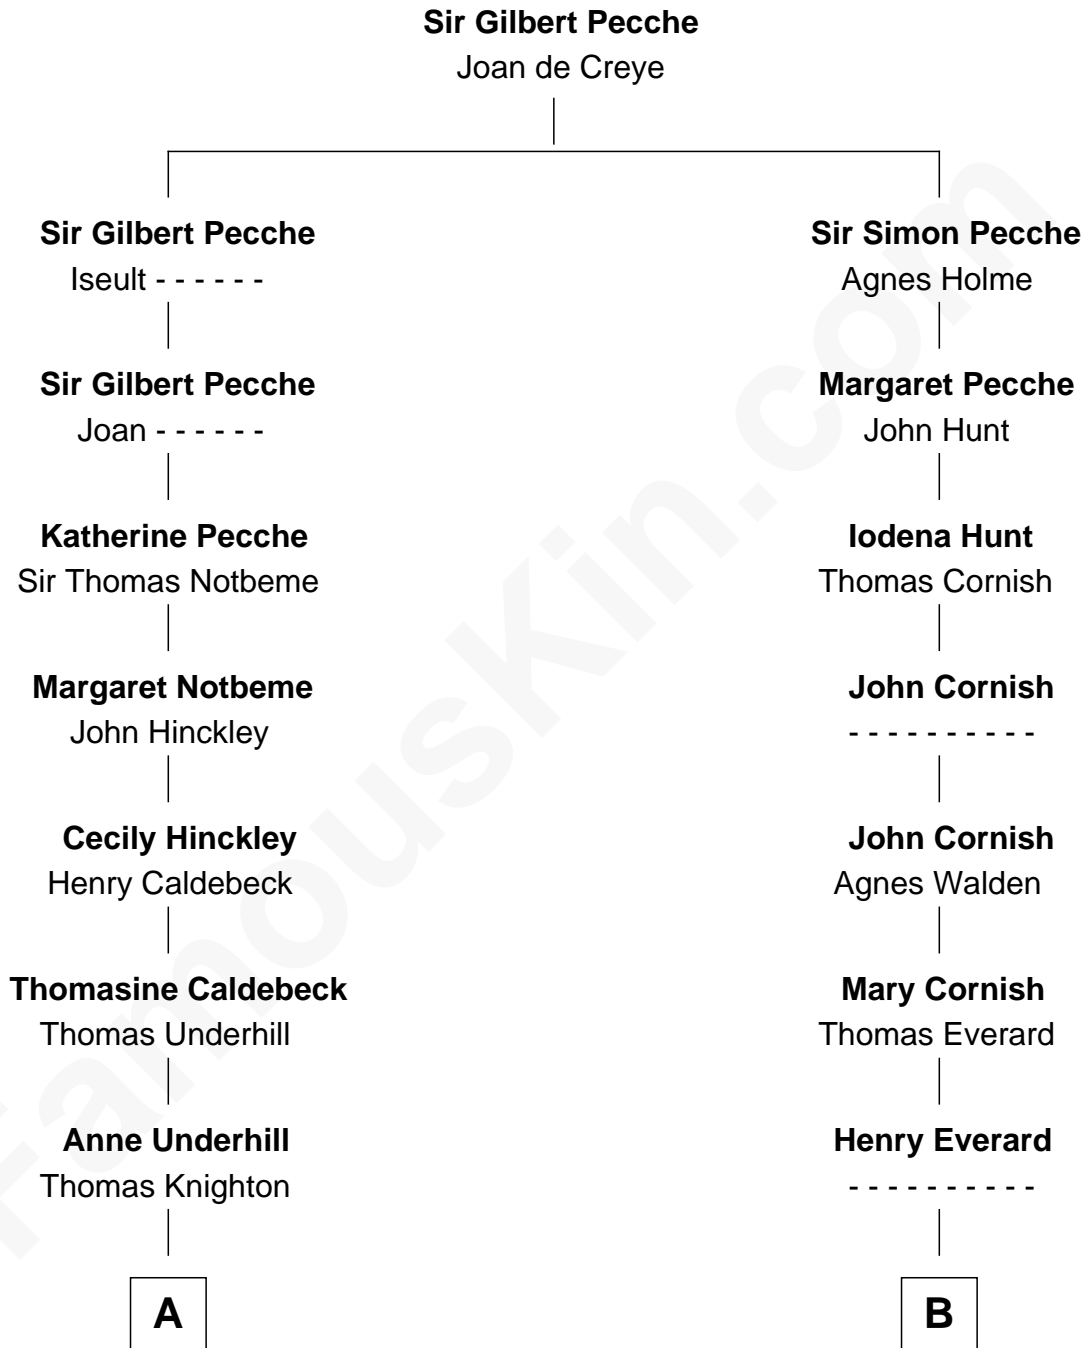

**FamousKin.com**  
**Relationship Chart of**  
**Nathaniel Hawthorne**  
*Author of The Scarlet Letter*

17th cousin 2 times removed of

**Jennifer Coolidge**  
*TV and Movie Actress*

C

**Susannah Cunningham**  
John Templeman Coolidge