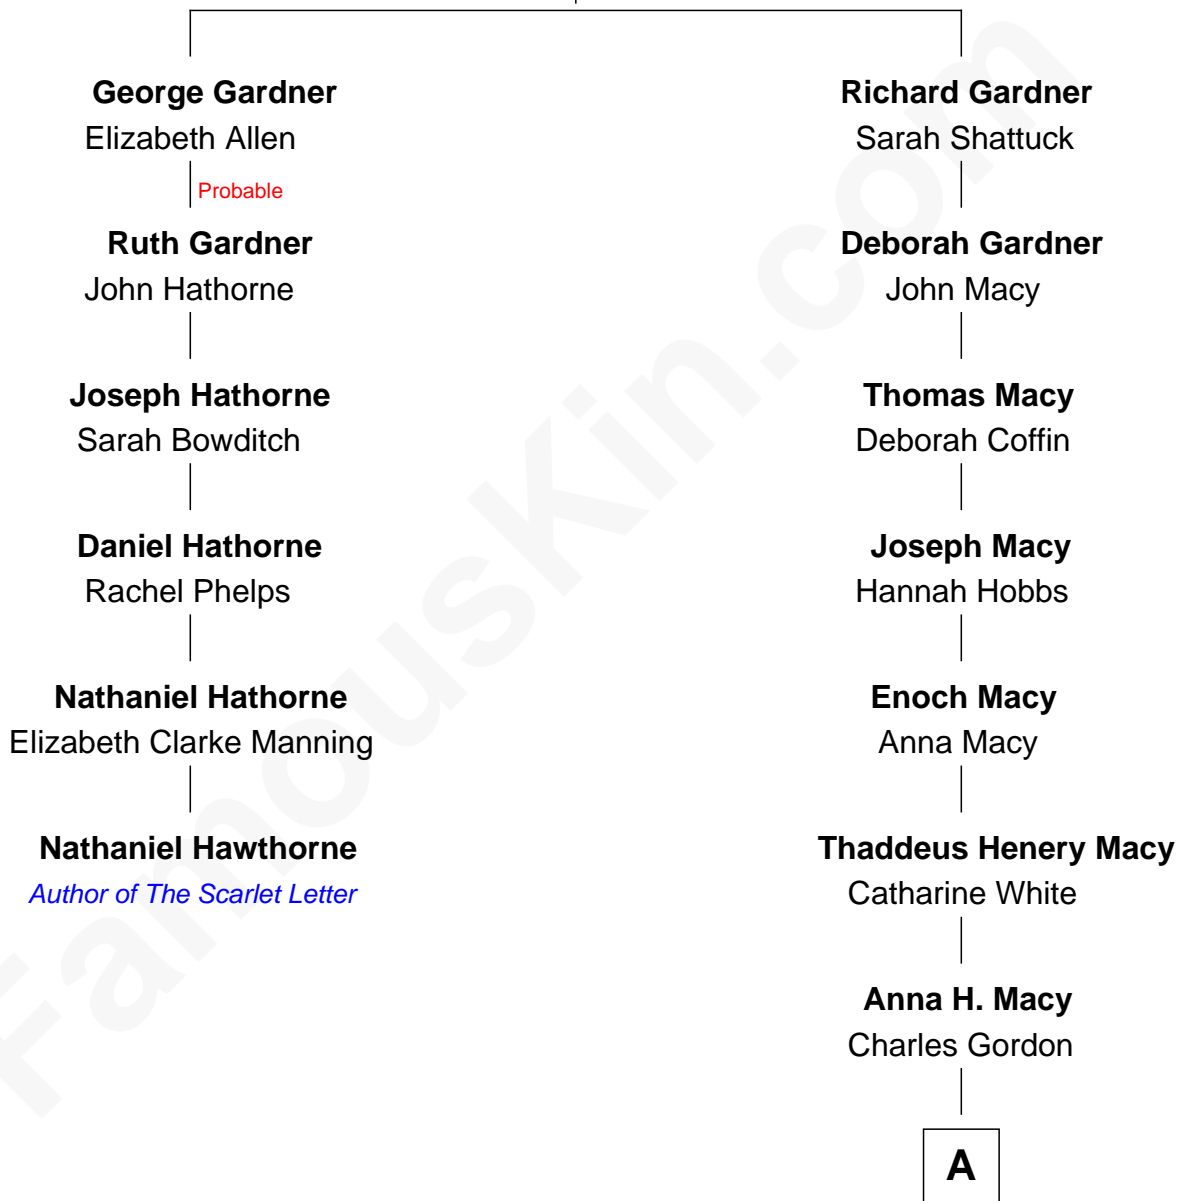

FamousKin.com

Relationship Chart of

Nathaniel Hawthorne

Author of *The Scarlet Letter*

5th cousin 4 times removed of

Eva Marie Saint
TV and Movie Actress

Thomas Gardner

A

—
Lydia Gordon
John Quincy Saint

—
John Merle Saint
Eva Marie Rice

—
Eva Marie Saint
TV and Movie Actress

FamousKin.com