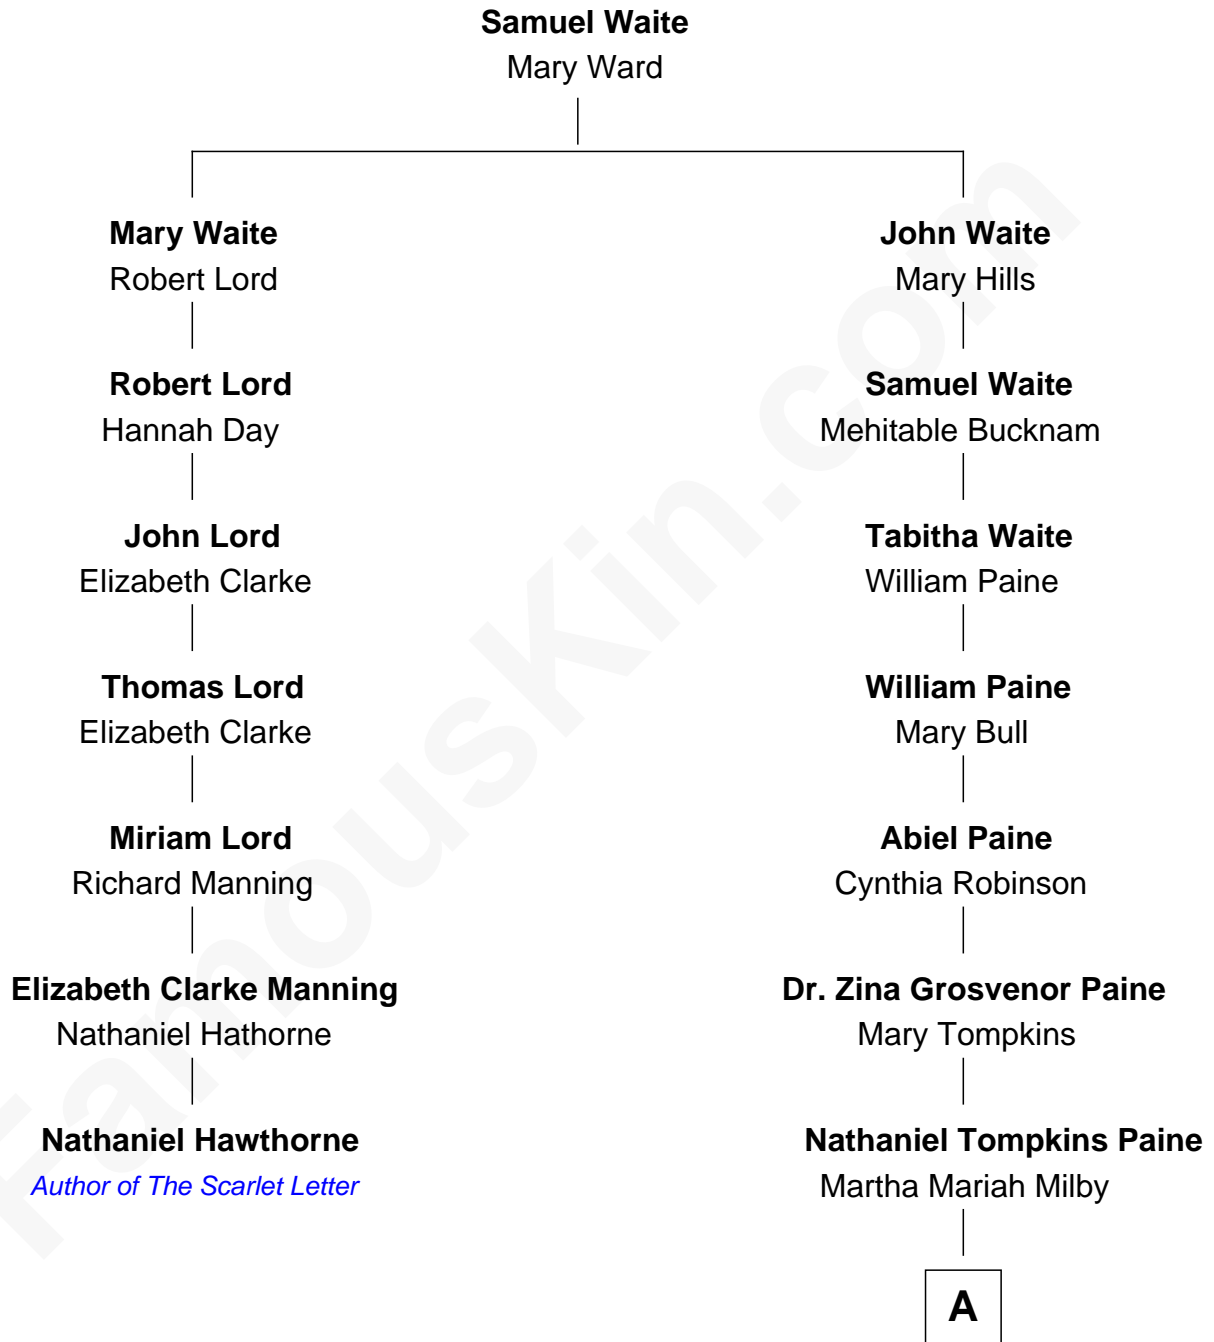

FamousKin.com Relationship Chart of

Nathaniel Hawthorne
Author of The Scarlet Letter

6th cousin 2 times removed of

Charles M. Dale
66th Governor of New Hampshire

A

Maud Paine
Fred Vernon Dale

Charles M. Dale
66th Governor of New Hampshire

FamousKin.com