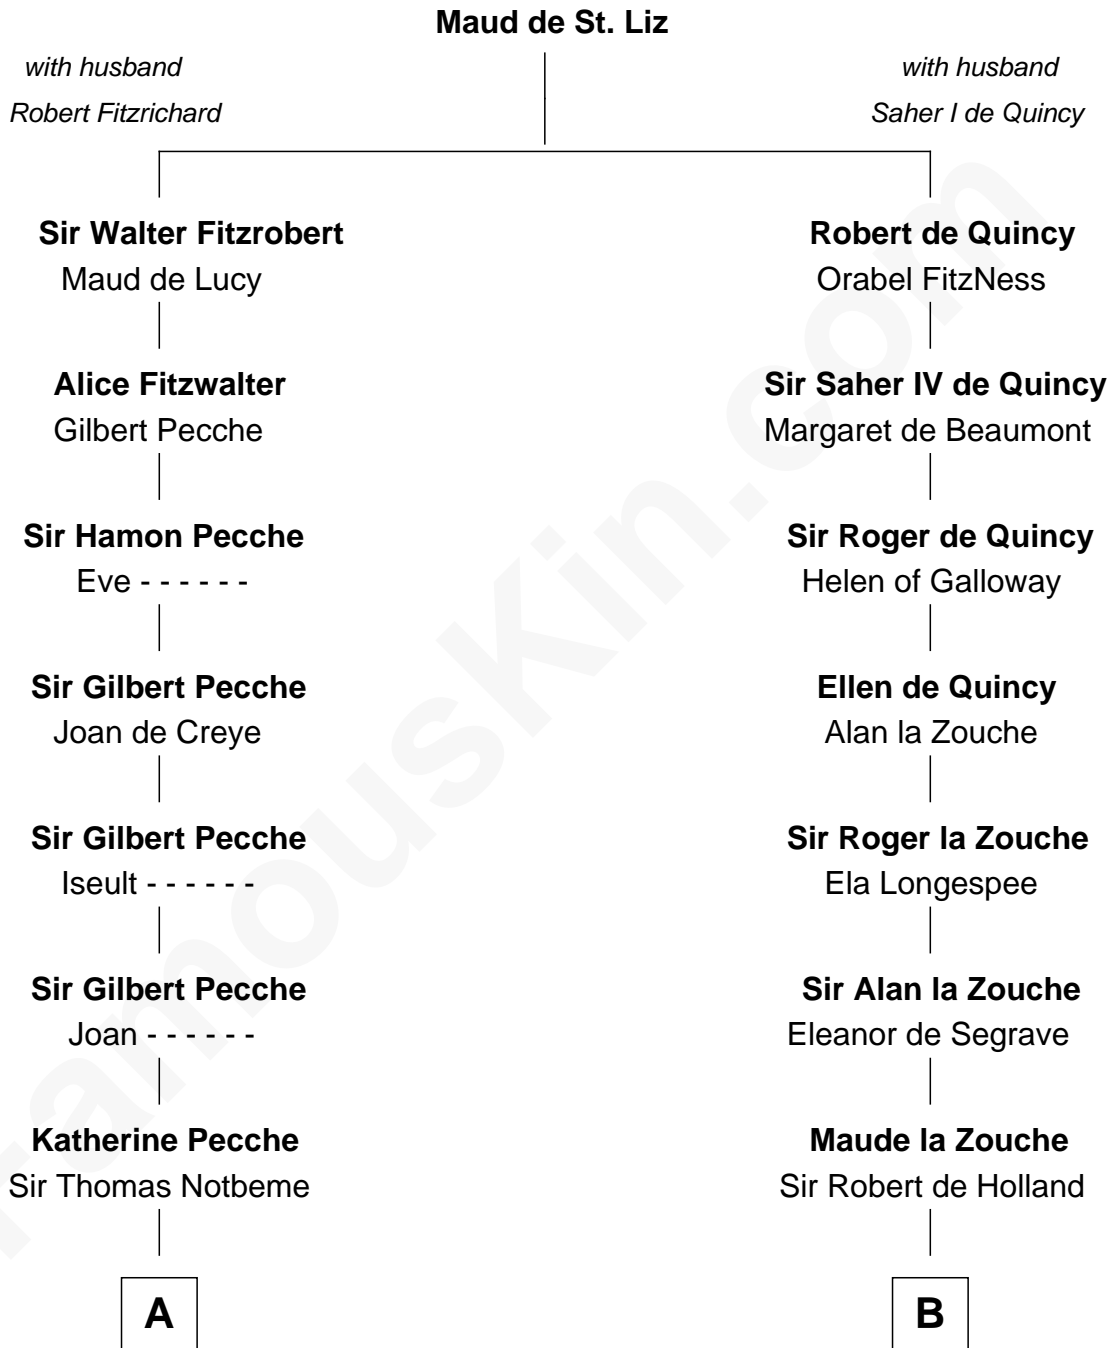

FamousKin.com

Relationship Chart of

Nathaniel Hawthorne

Author of The Scarlet Letter

19th cousin 2 times removed of

Major John Pitcairn
British Commander at Battle of Lexington

C

Mary Giddings
Thomas Manning

John Manning
Ruth Potter

Richard Manning
Miriam Lord

Elizabeth Clarke Manning
Nathaniel Hawthorne

Nathaniel Hawthorne
Author of [The Scarlet Letter](#)

D

Mary Erskine
William Hamilton

Katherine Hamilton
Rev. David Pitcairn

Major John Pitcairn
[British Commander at Lexington](#)