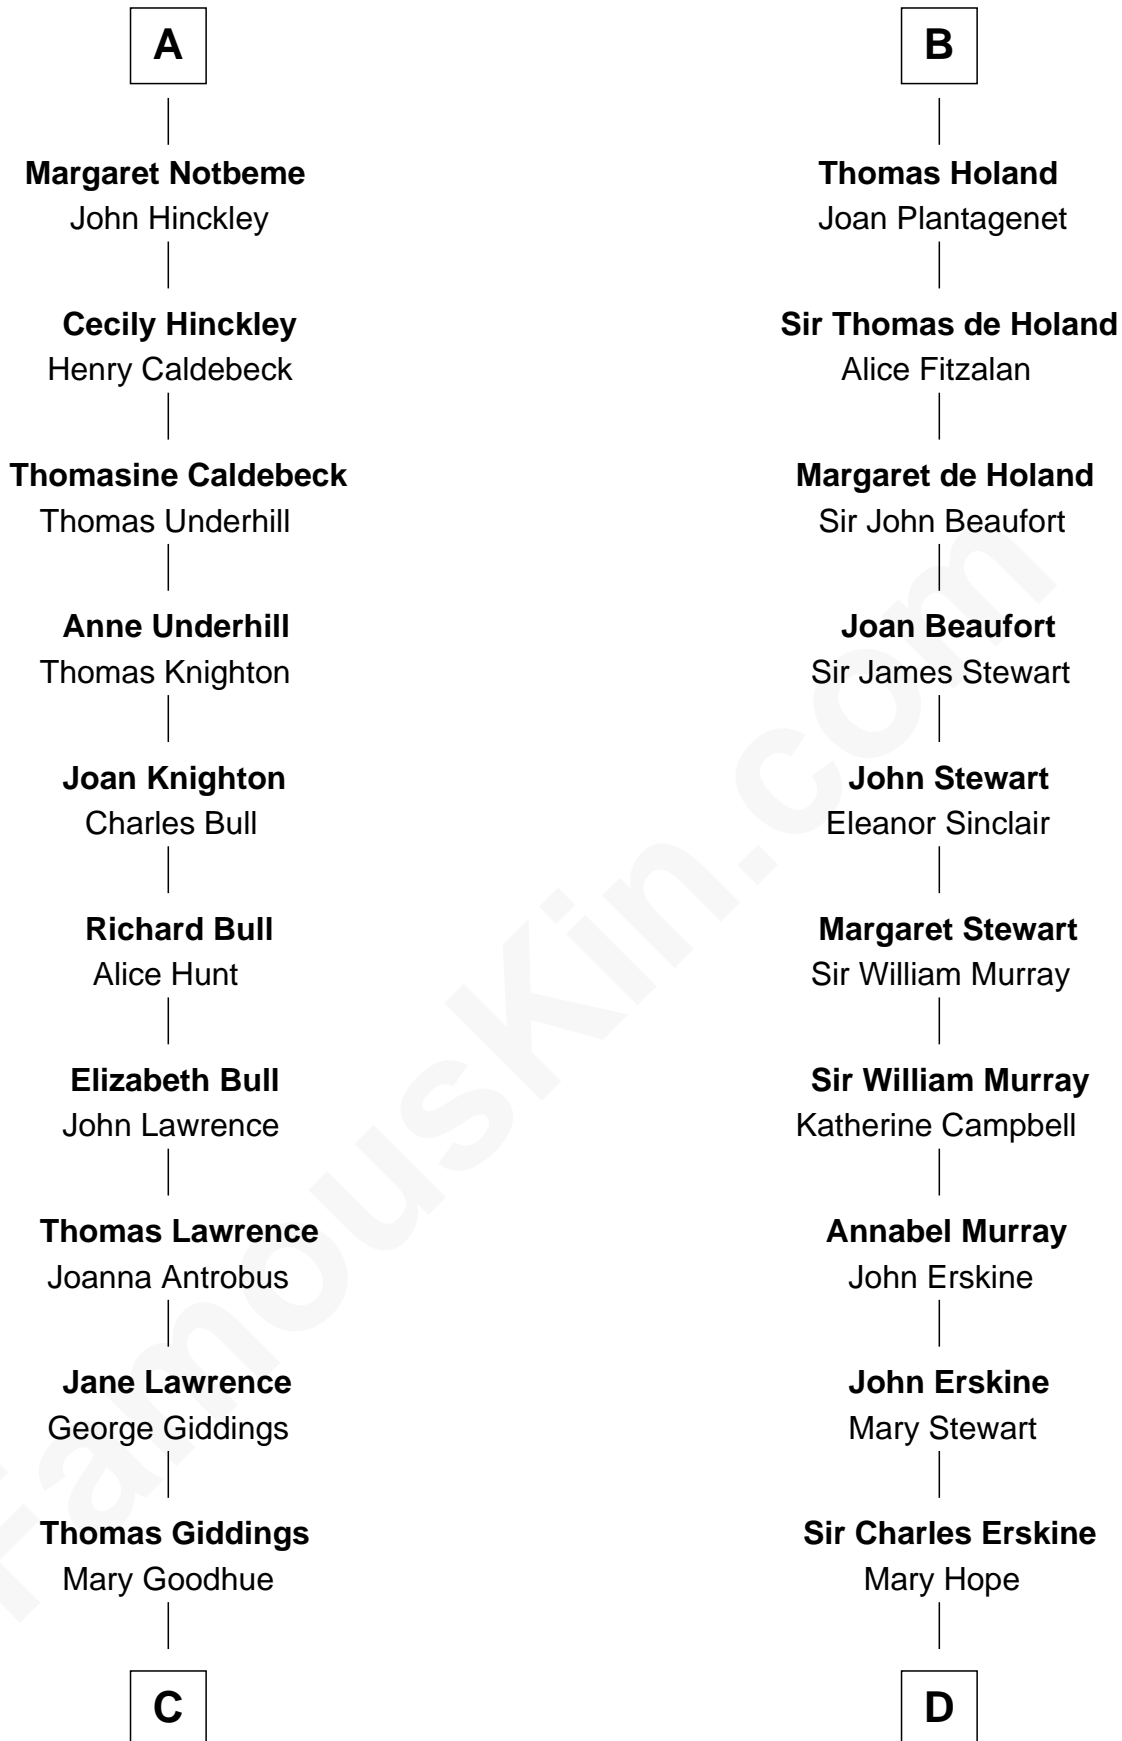

FamousKin.com

Relationship Chart of

Nathaniel Hawthorne

Author of The Scarlet Letter

19th cousin 2 times removed of

Major John Pitcairn
British Commander at Battle of Lexington

C

Mary Giddings
Thomas Manning

John Manning
Ruth Potter

Richard Manning
Miriam Lord

Elizabeth Clarke Manning
Nathaniel Hawthorne

Nathaniel Hawthorne
Author of [The Scarlet Letter](#)

D

Mary Erskine
William Hamilton

Katherine Hamilton
Rev. David Pitcairn

Major John Pitcairn
[British Commander at Lexington](#)