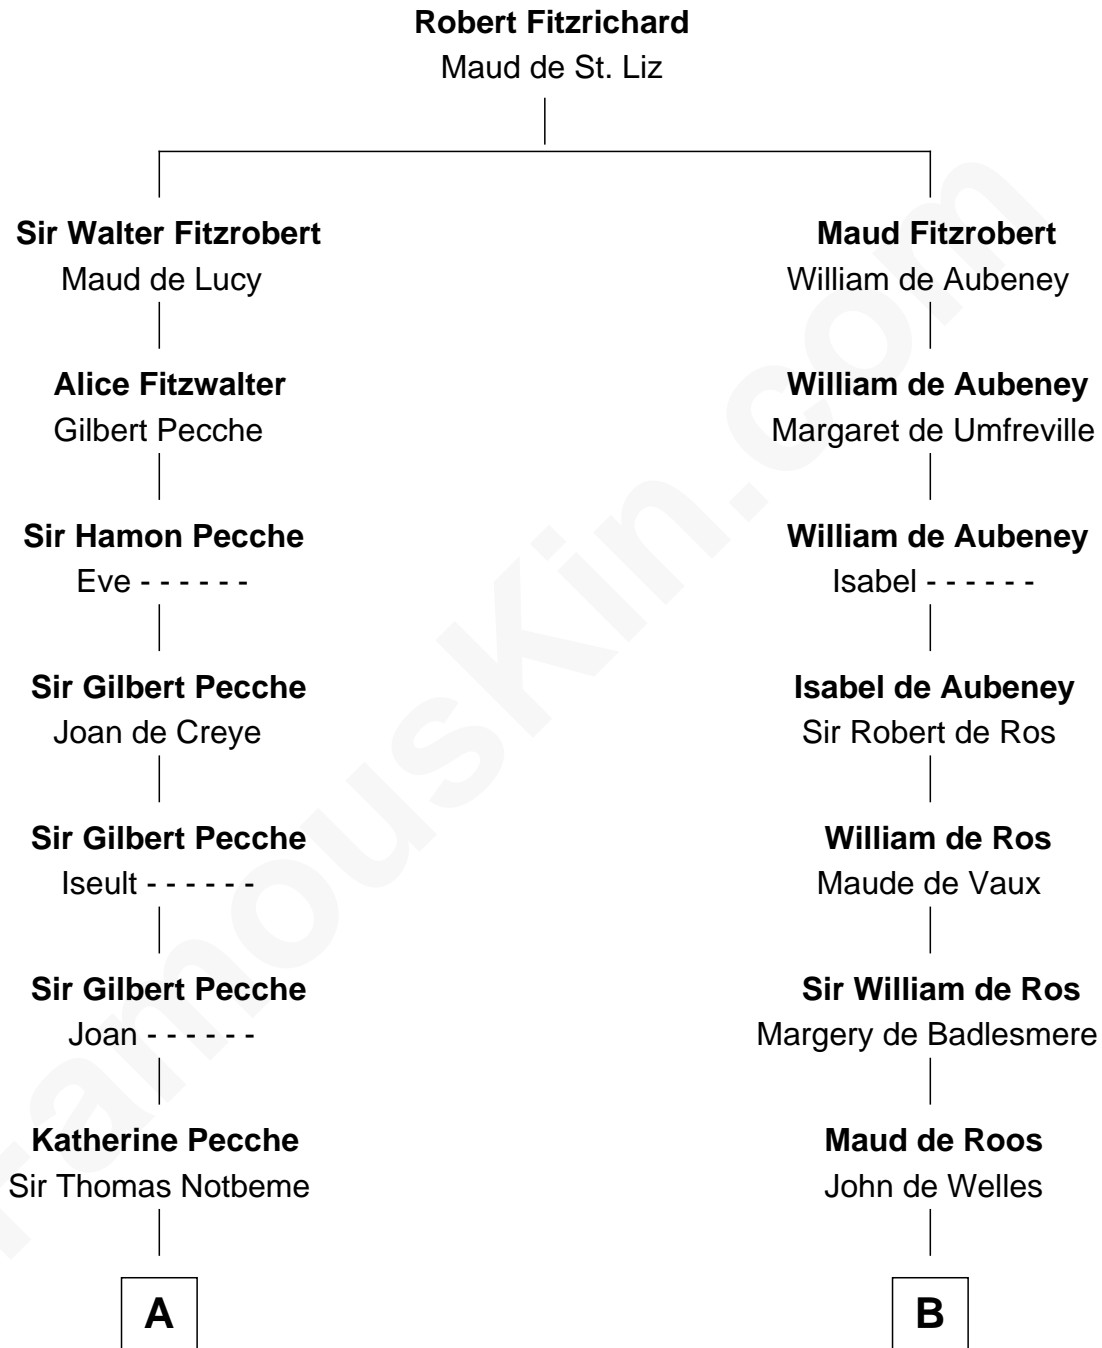

FamousKin.com

Relationship Chart of

Nathaniel Hawthorne

Author of The Scarlet Letter

15th cousin 6 times removed of

Edmund Waller
English Poet and Politician

C

—
Mary Giddings
Thomas Manning

—
John Manning
Ruth Potter

—
Richard Manning
Miriam Lord

—
Elizabeth Clarke Manning
Nathaniel Hathorne

—
Nathaniel Hawthorne
Author of [The Scarlet Letter](#)

FamousKin.com