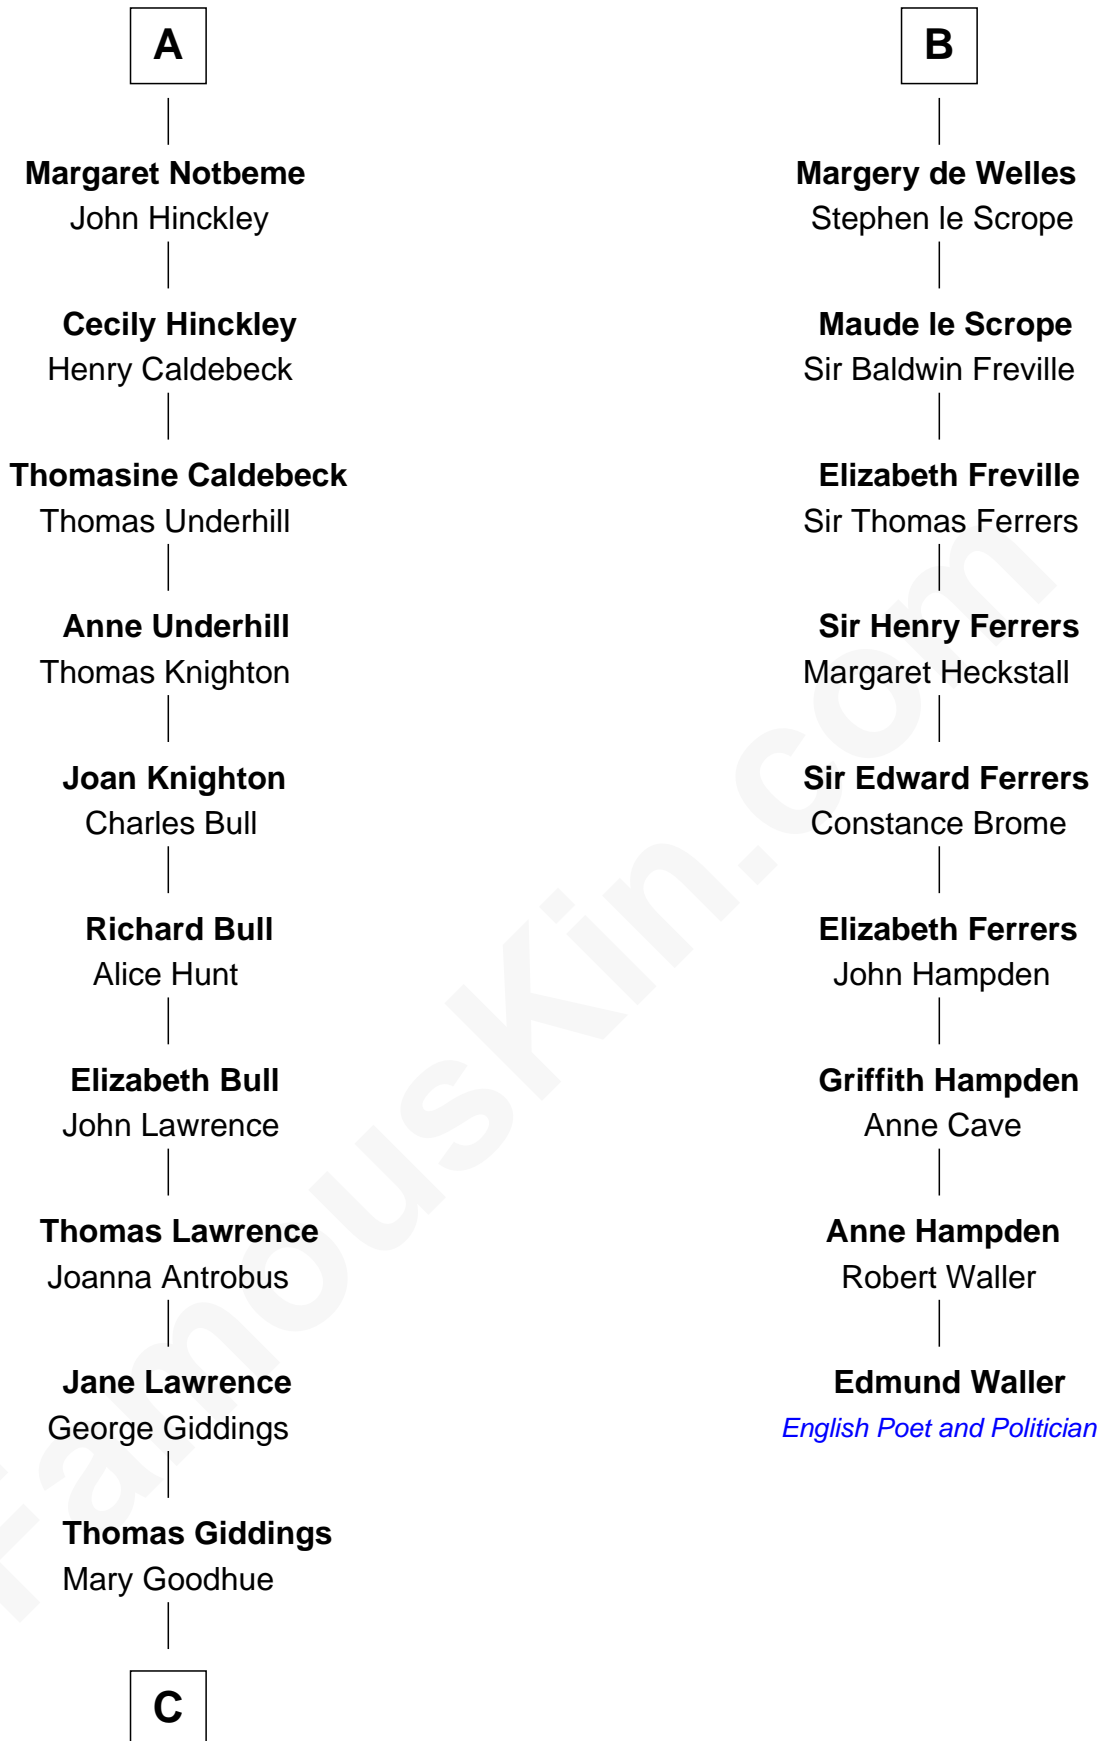

FamousKin.com

Relationship Chart of

Nathaniel Hawthorne

Author of The Scarlet Letter

15th cousin 6 times removed of

Edmund Waller
English Poet and Politician

C

—
Mary Giddings
Thomas Manning

—
John Manning
Ruth Potter

—
Richard Manning
Miriam Lord

—
Elizabeth Clarke Manning
Nathaniel Hathorne

—
Nathaniel Hawthorne
Author of [The Scarlet Letter](#)

FamousKin.com