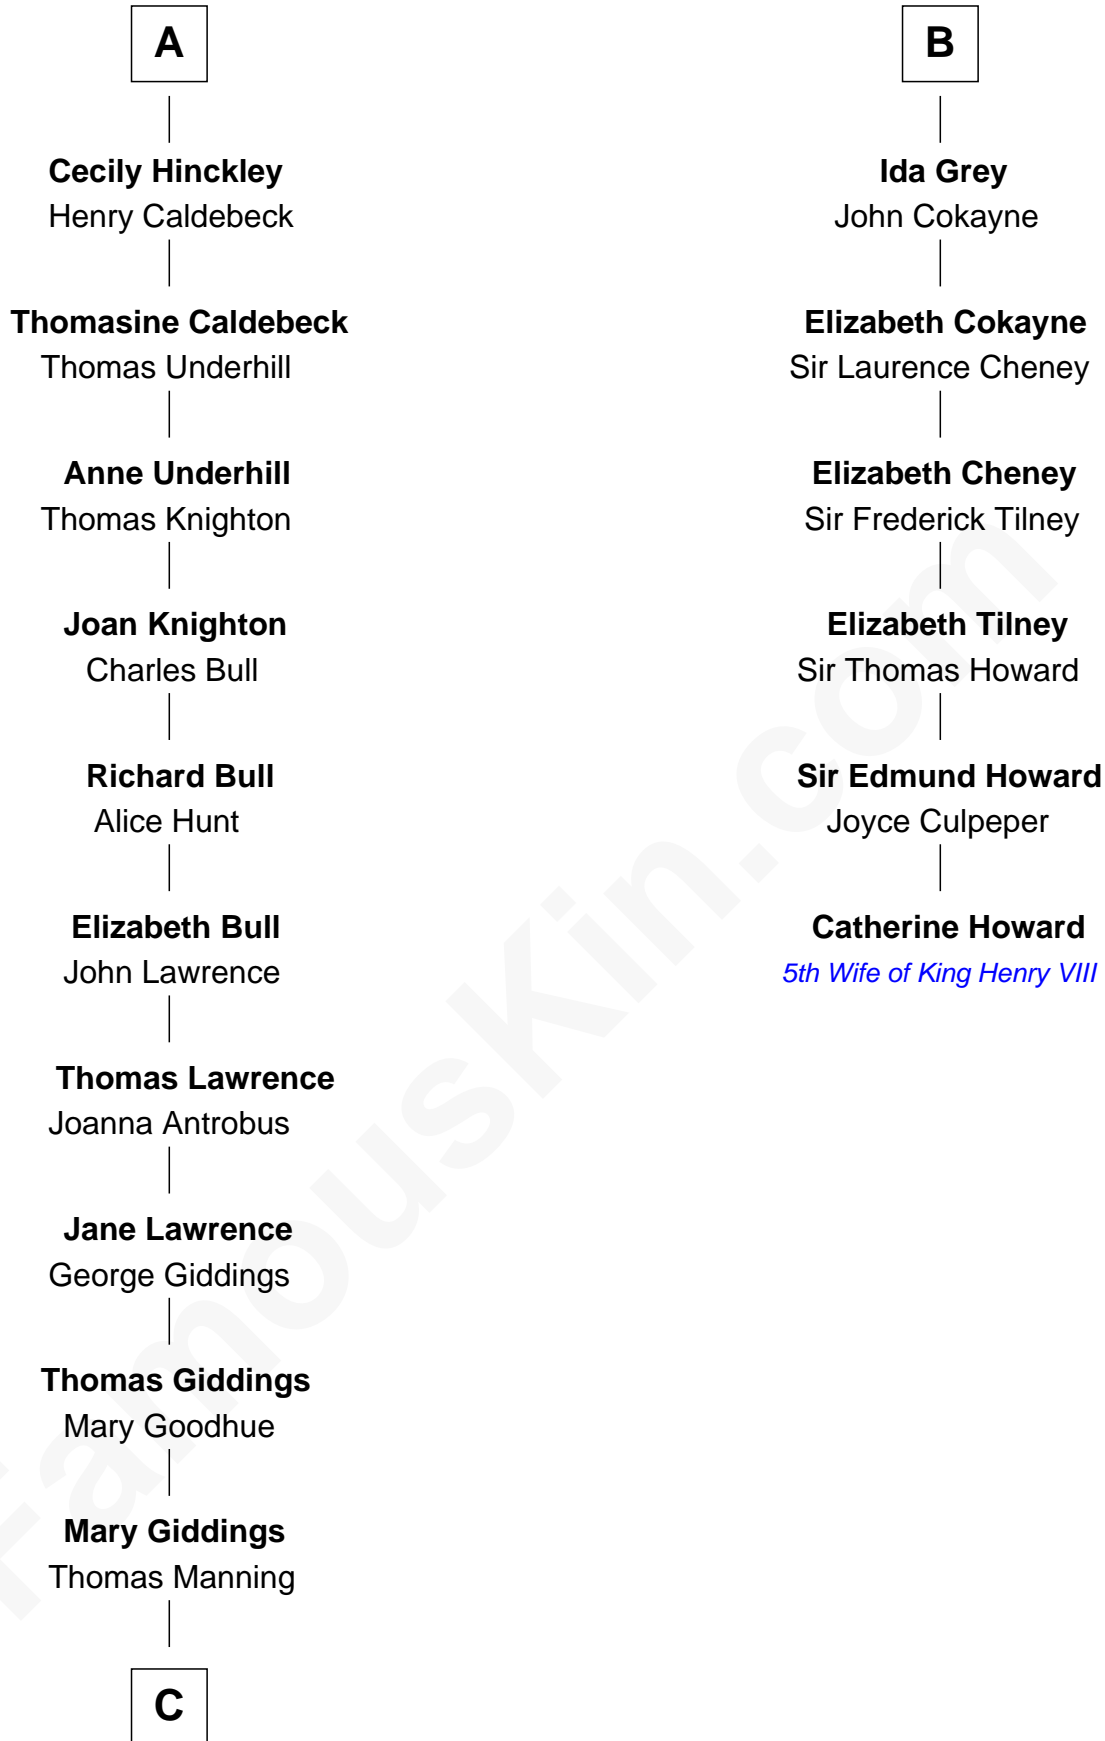

# FamousKin.com Relationship Chart of

**Nathaniel Hawthorne**  
*Author of The Scarlet Letter*

12th cousin 8 times removed of

**Catherine Howard**  
*5th Wife of King Henry VIII*

**C**

—  
**John Manning**

Ruth Potter

—  
**Richard Manning**

Miriam Lord

—  
**Elizabeth Clarke Manning**

Nathaniel Hawthorne

—  
**Nathaniel Hawthorne**

*Author of [The Scarlet Letter](#)*

FamousKin.com