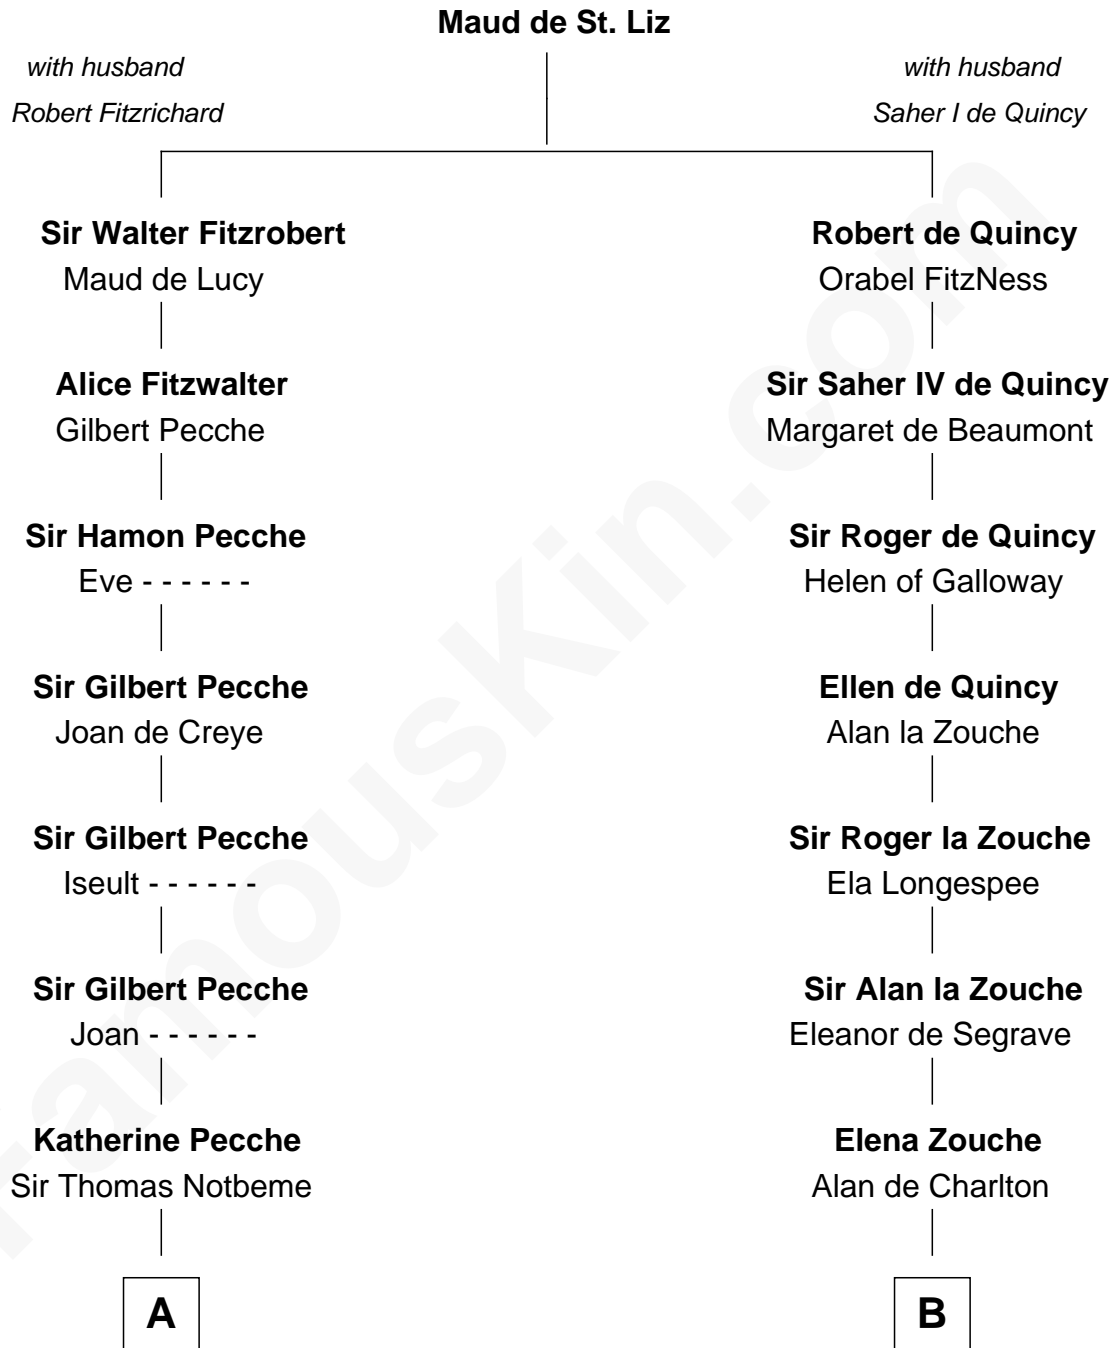

## Relationship Chart of

### Nathaniel Hawthorne

Author of *The Scarlet Letter*

17th cousin 4 times removed of

**Rev. John Whittingham**

(c1616 - 1639) Great Migration Immigrant 1637

**C**

—  
**Mary Giddings**  
Thomas Manning

—  
**John Manning**  
Ruth Potter

—  
**Richard Manning**  
Miriam Lord

—  
**Elizabeth Clarke Manning**  
Nathaniel Hathorne

—  
**Nathaniel Hawthorne**  
*Author of [The Scarlet Letter](#)*

FamousKin.com