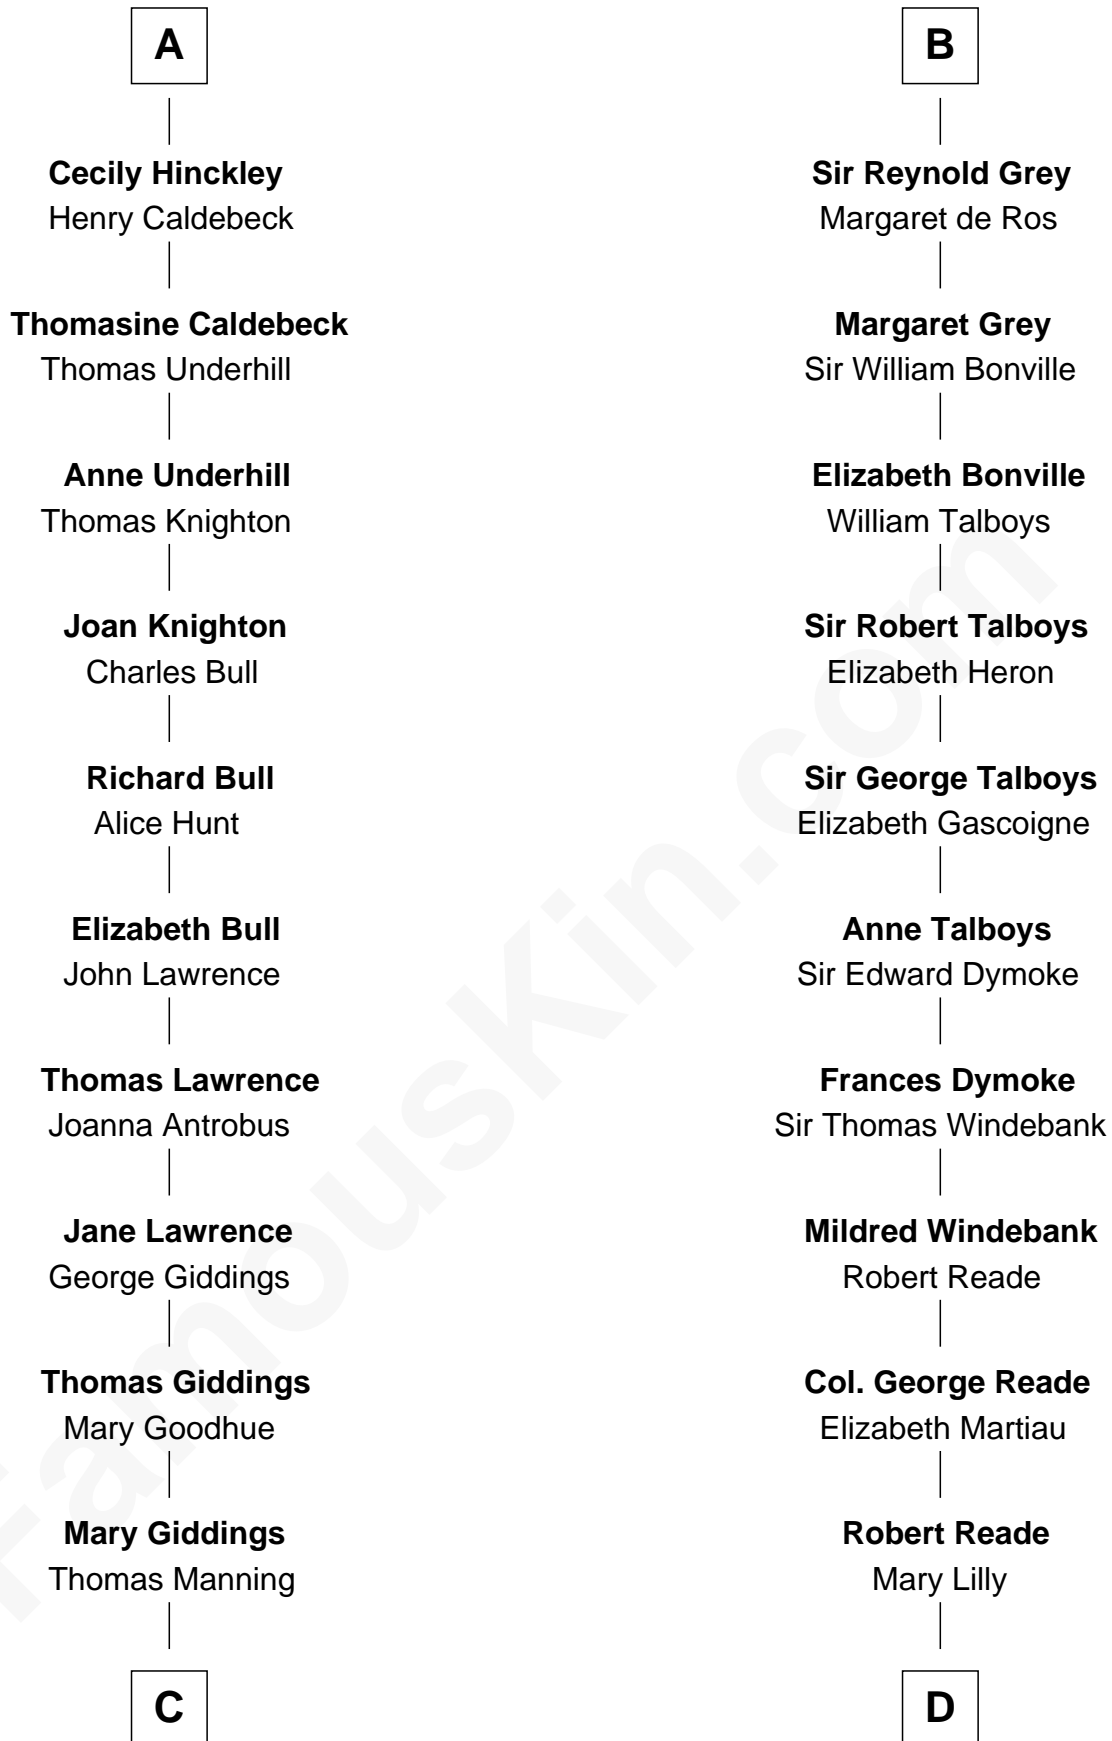

FamousKin.com Relationship Chart of

Nathaniel Hawthorne
Author of The Scarlet Letter

19th cousin 1 time removed of

Thomas Nelson

Signer of the Declaration of Independence

C

John Manning

Ruth Potter

Richard Manning

Miriam Lord

Elizabeth Clarke Manning

Nathaniel Hawthorne

Nathaniel Hawthorne

Author of [The Scarlet Letter](#)

D

Margaret Reade