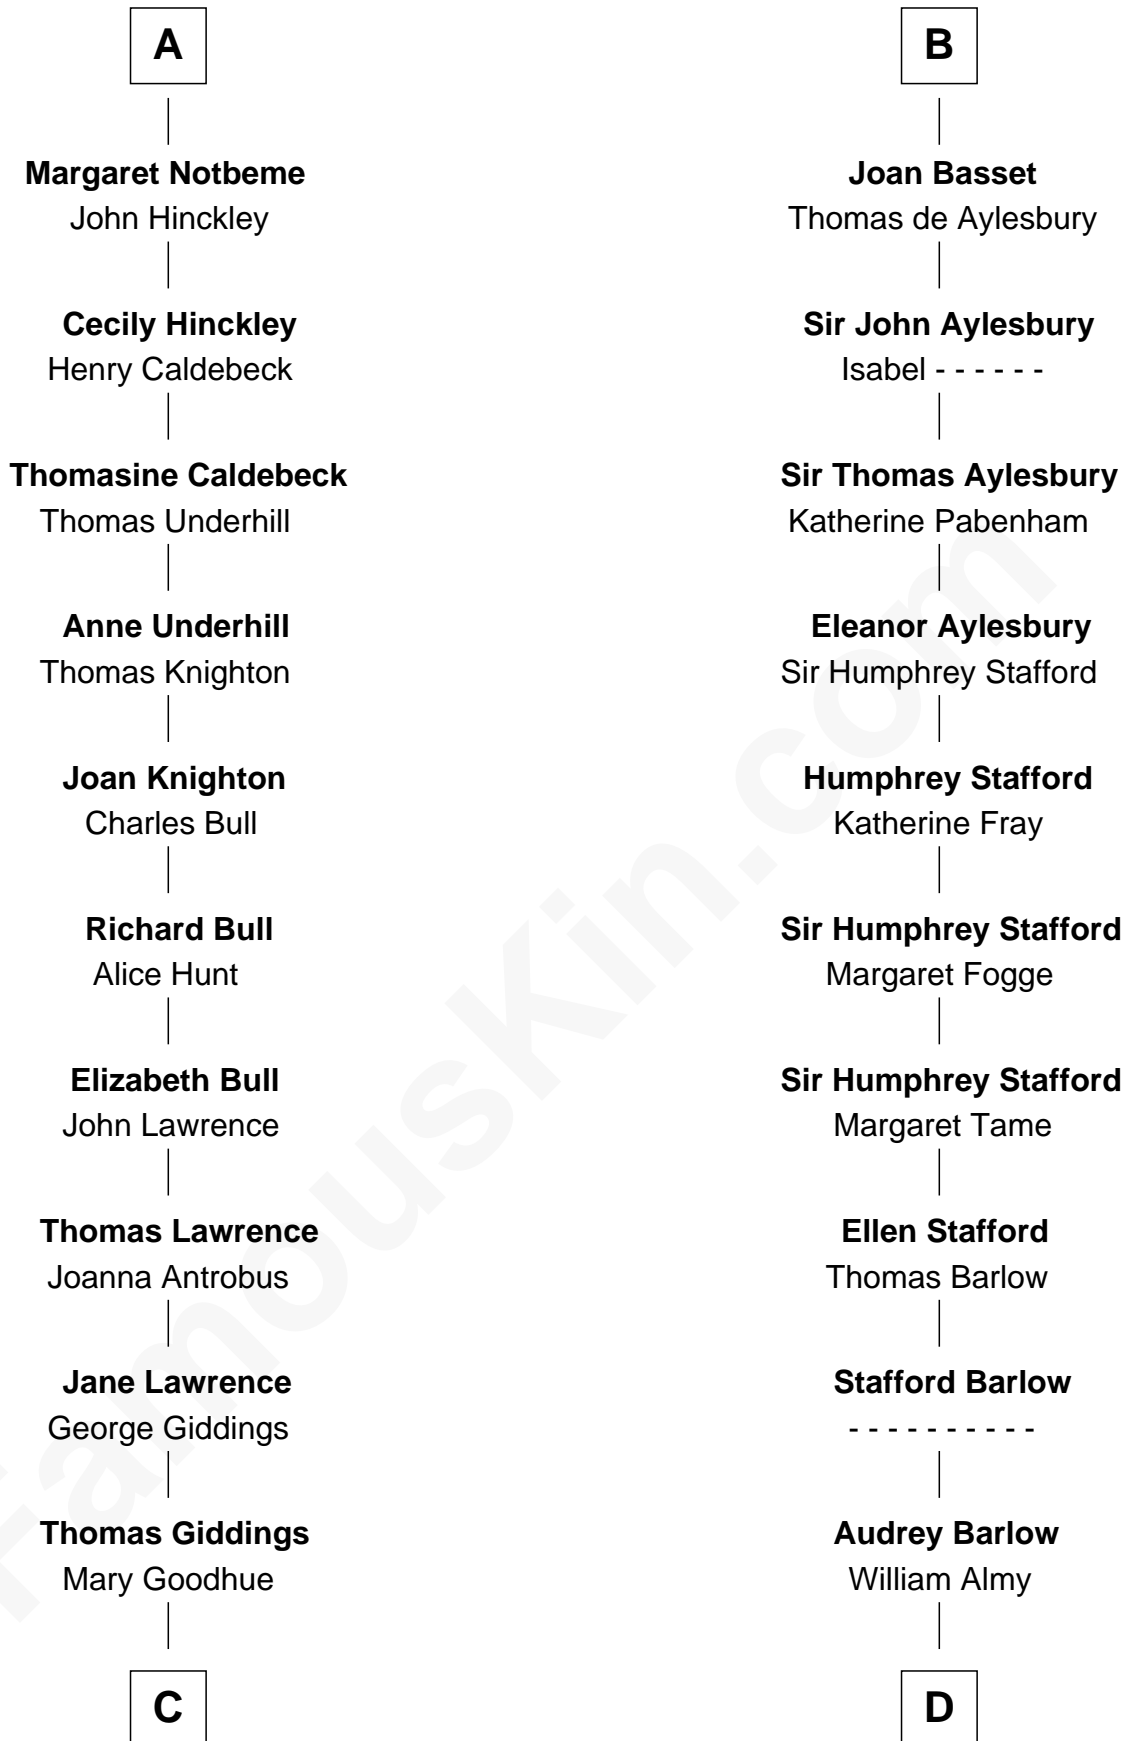

FamousKin.com Relationship Chart of

Nathaniel Hawthorne
Author of The Scarlet Letter

21st cousin of

Robert Townsend

Member of the Culper Spy Ring during the American Revolution

C

Mary Giddings
Thomas Manning

John Manning
Ruth Potter

Richard Manning
Miriam Lord

Elizabeth Clarke Manning
Nathaniel Hathorne

Nathaniel Hawthorne
Author of [The Scarlet Letter](#)

D

Job Almy
Mary Unthank

Audrey Almy
James Townsend

Jacob Townsend
Phoebe Seaman

Samuel Townsend
Sarah Stoddard

Robert Townsend
Spy known as "[Culper Jr.](#)"