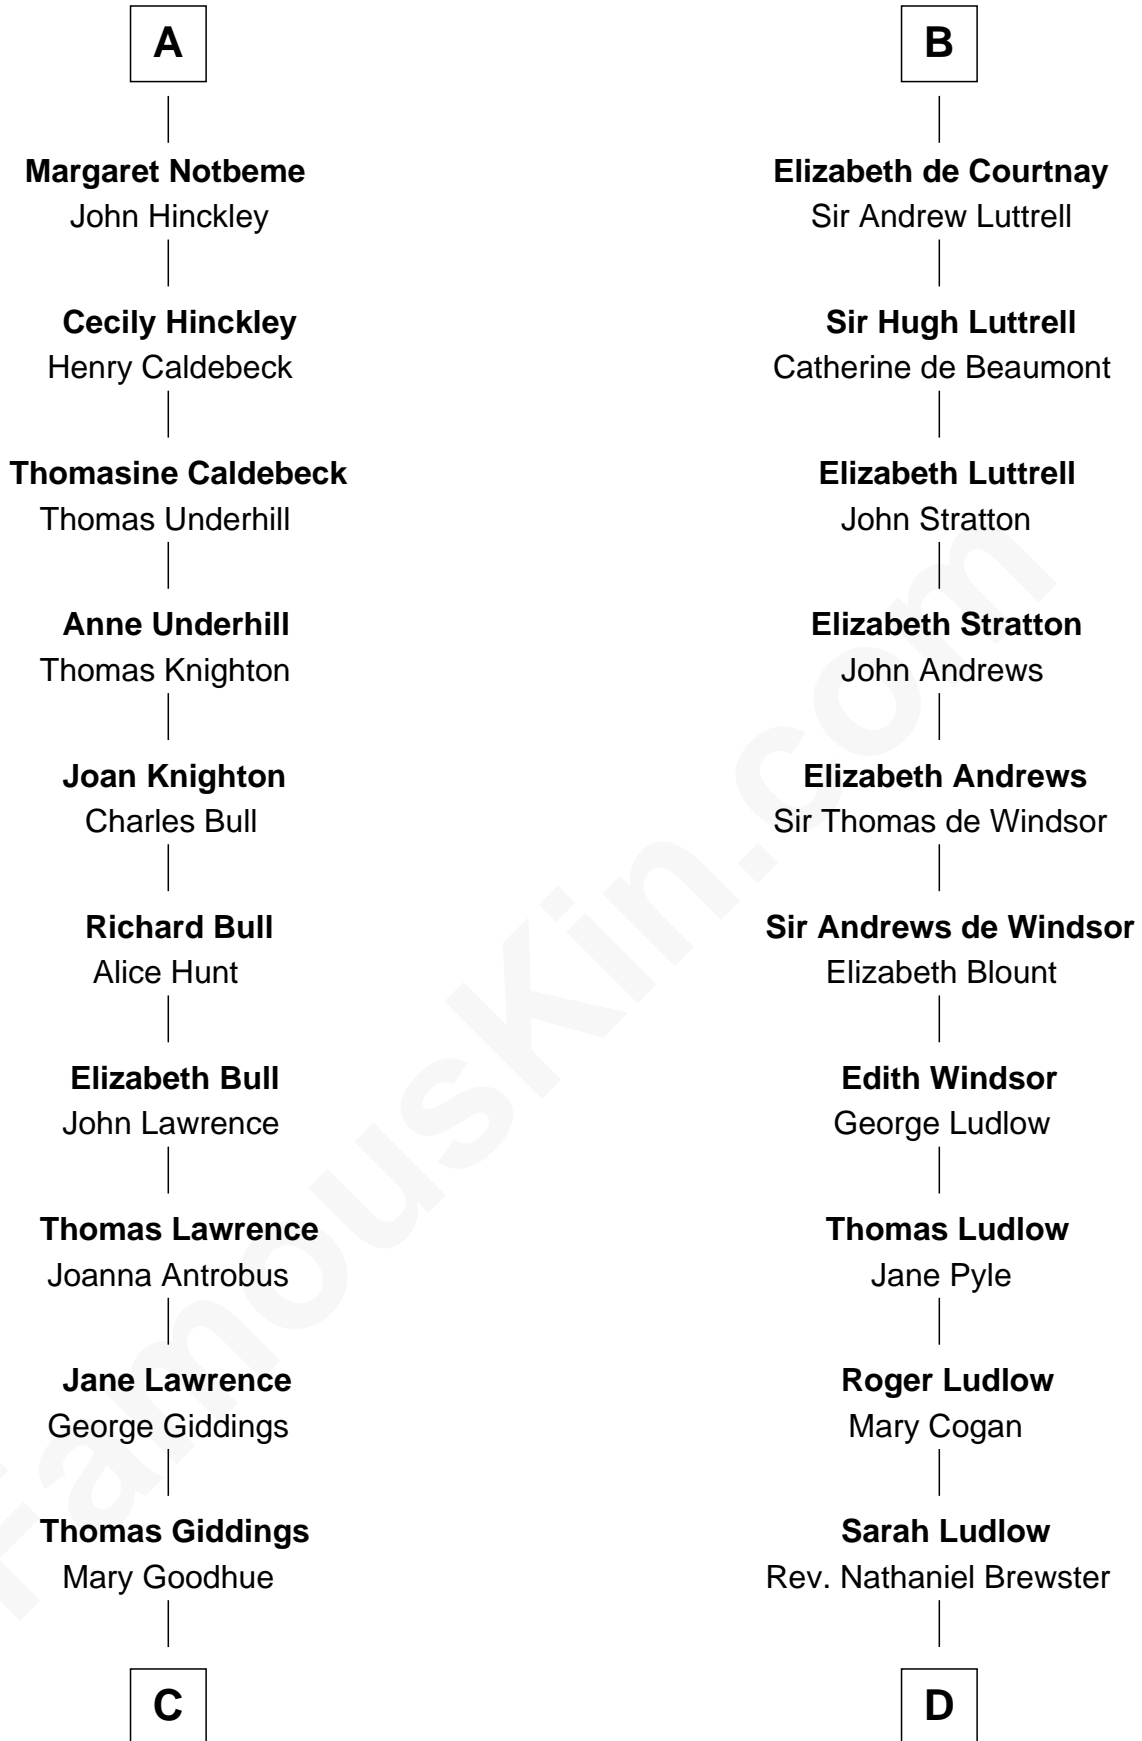

FamousKin.com

Relationship Chart of

Nathaniel Hawthorne

Author of *The Scarlet Letter*

19th cousin 2 times removed of

Caleb Brewster

Member of the Culper Spy Ring during the American Revolution

C

Mary Giddings
Thomas Manning

John Manning
Ruth Potter

Richard Manning
Miriam Lord

Elizabeth Clarke Manning
Nathaniel Hawthorne

Nathaniel Hawthorne
Author of [The Scarlet Letter](#)

D

Daniel Brewster
Anna Jayne

Benjamin Brewster
Sarah Biggs

Caleb Brewster
Member of the [Culper Spy Ring](#)