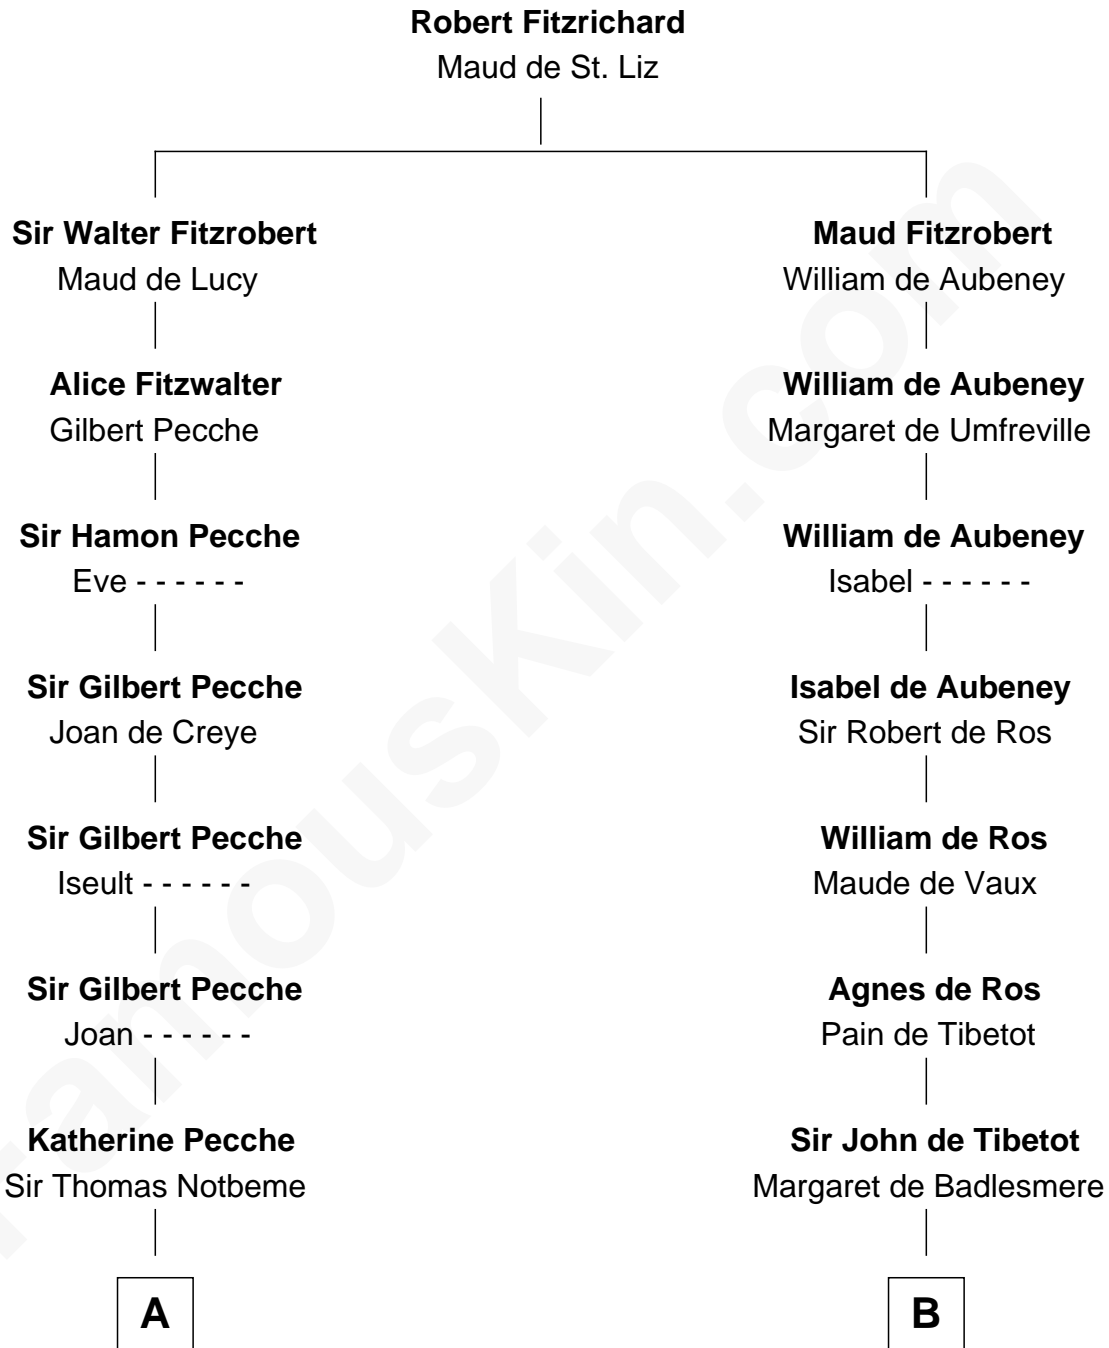

FamousKin.com Relationship Chart of

Nathaniel Hawthorne
Author of The Scarlet Letter

16th cousin 5 times removed of

Rev. William Skepper
(c1597 - c1650) Great Migration Immigrant 1639

C

—
Mary Giddings
Thomas Manning

—
John Manning
Ruth Potter

—
Richard Manning
Miriam Lord

—
Elizabeth Clarke Manning
Nathaniel Hathorne

—
Nathaniel Hawthorne
Author of [The Scarlet Letter](#)

FamousKin.com