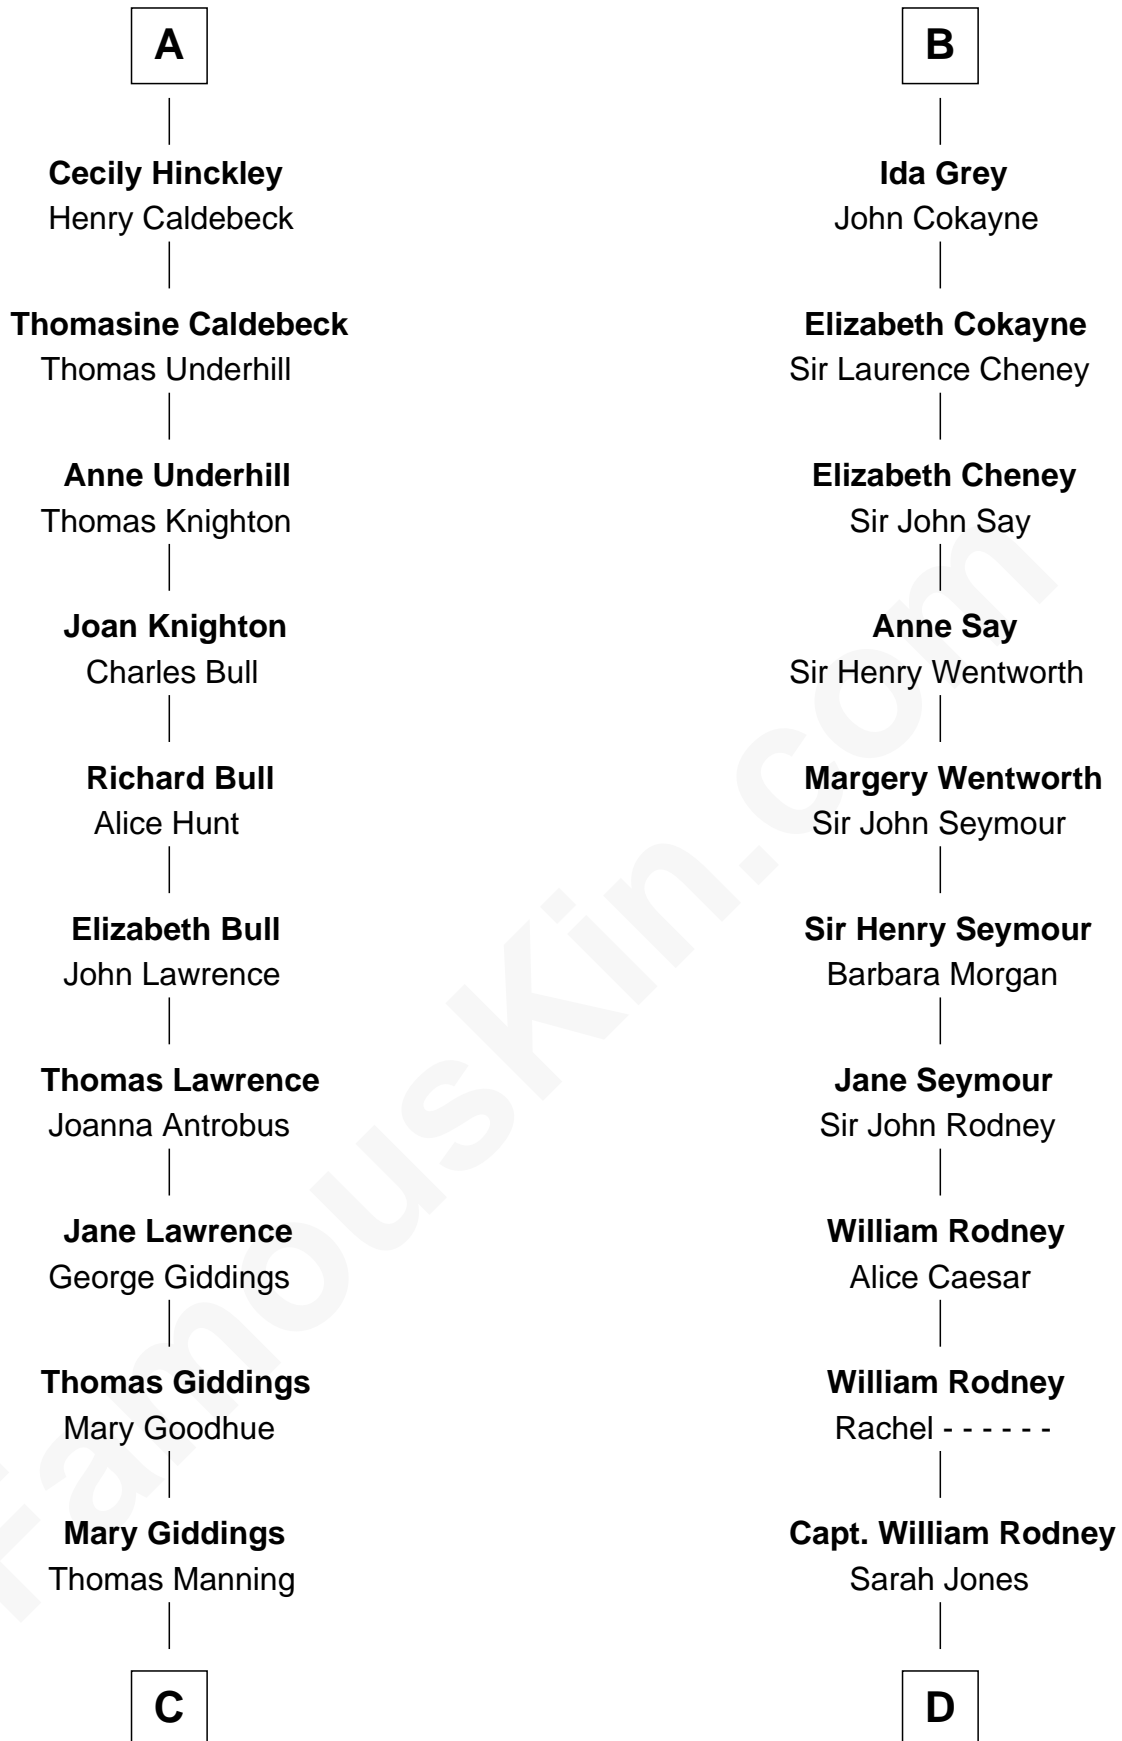

## Relationship Chart of

### Nathaniel Hawthorne

Author of *The Scarlet Letter*

18th cousin 2 times removed of

**Caesar Rodney**

Signer of the Declaration of Independence

**C**

**John Manning**

Ruth Potter

**Richard Manning**

Miriam Lord

**Elizabeth Clarke Manning**

Nathaniel Hawthorne

**Nathaniel Hawthorne**

*Author of [The Scarlet Letter](#)*

**D**

**Caesar Rodney**