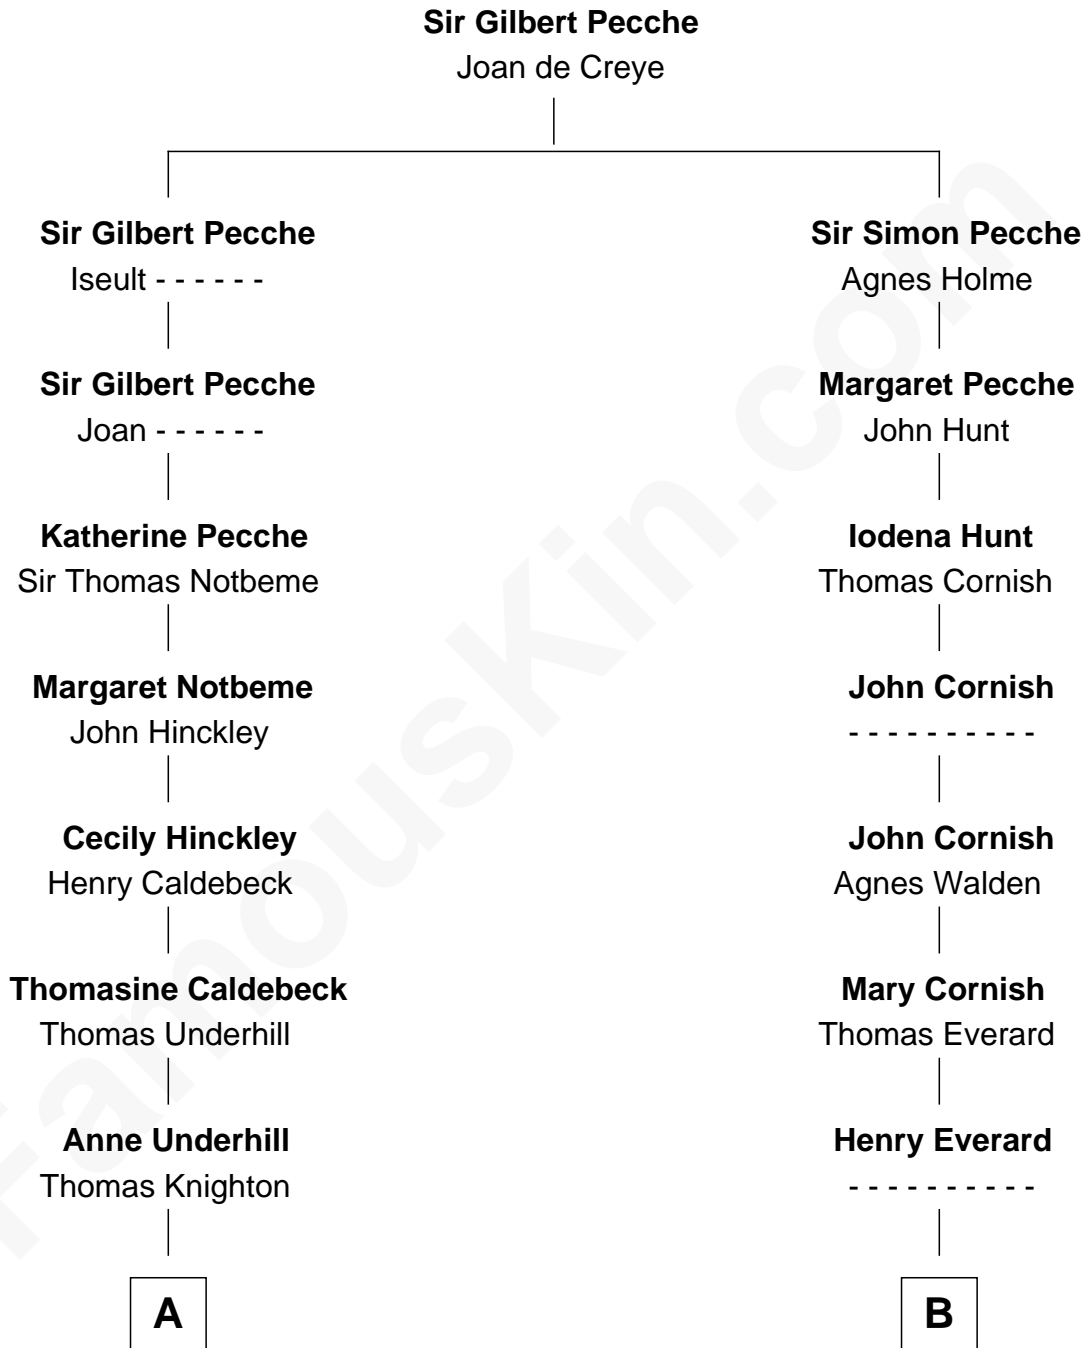

**FamousKin.com**  
**Relationship Chart of**  
**Nathaniel Hawthorne**  
*Author of The Scarlet Letter*

17th cousin 2 times removed of

**Calvin Coolidge**  
*30th U.S. President*

**C**

**Sarah Almeda Brewer**  
Calvin Galusha Coolidge

**Col. John Calvin Coolidge**  
Victoria Josephine Moor

**Calvin Coolidge**  
*30th U.S. President*

FamousKin.com