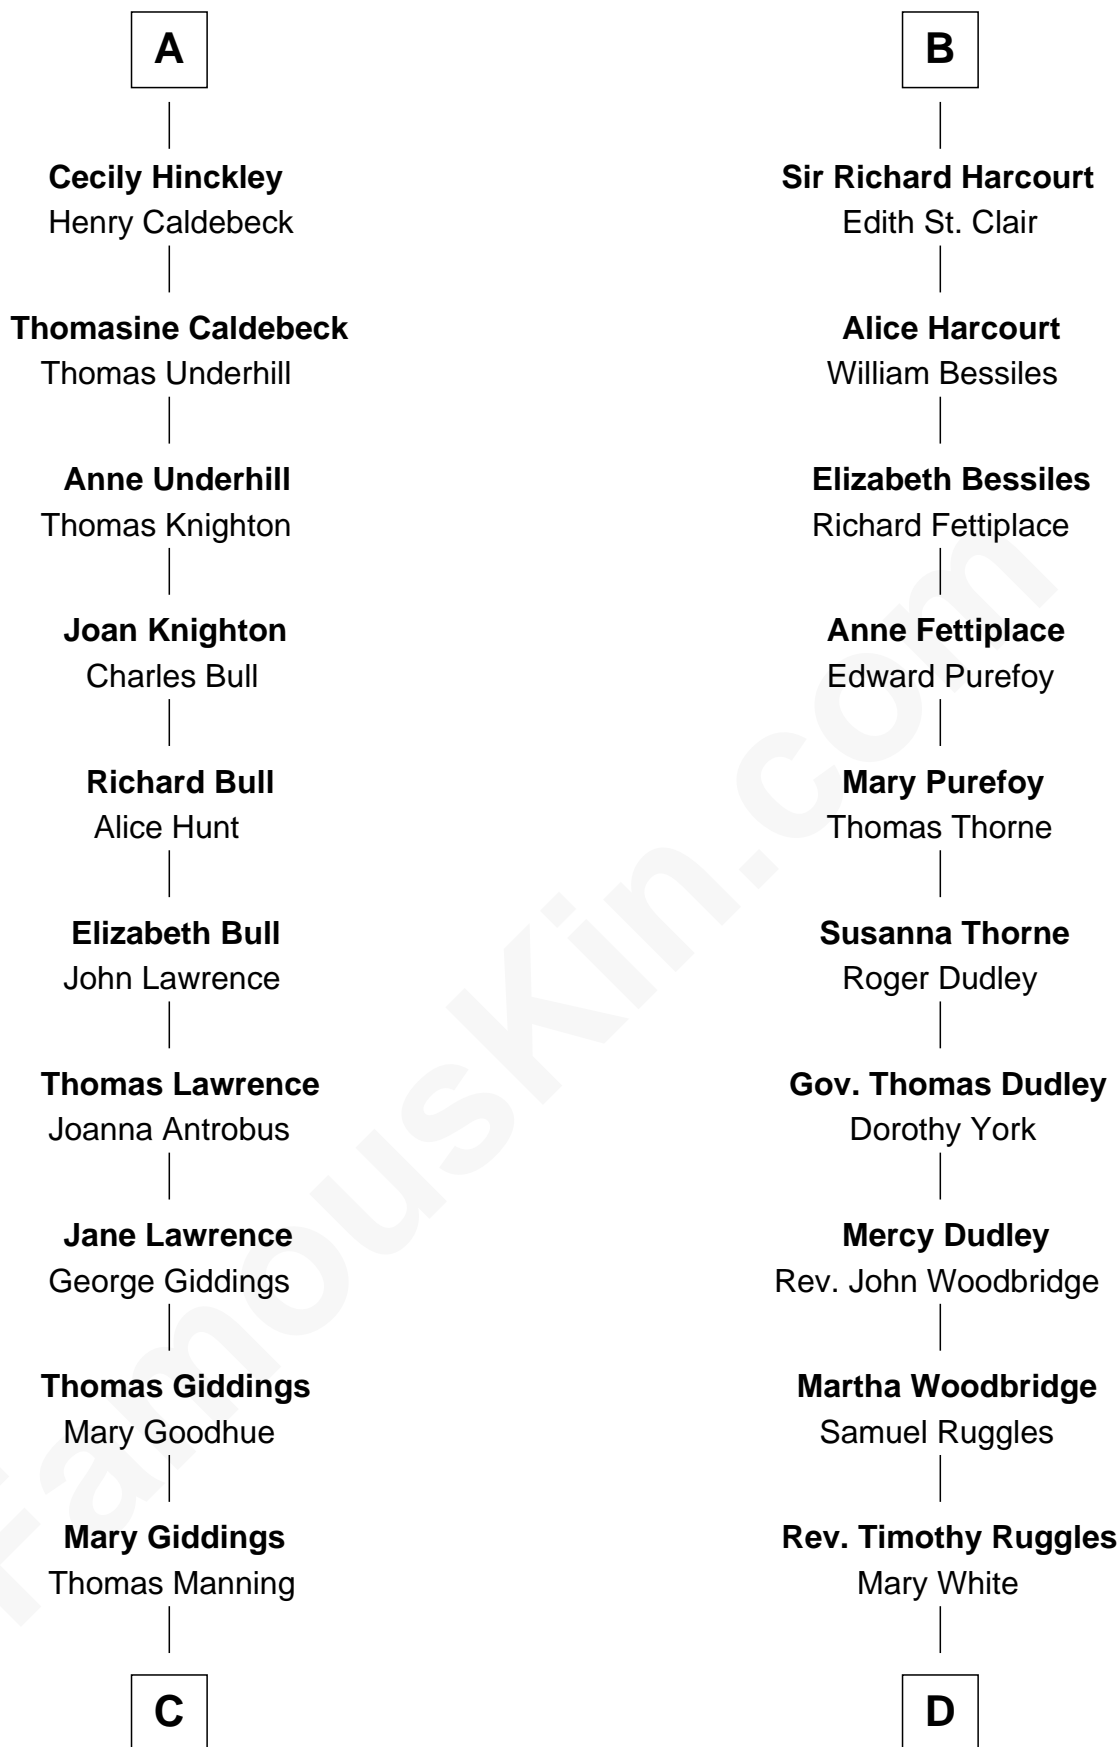

FamousKin.com
Relationship Chart of
Nathaniel Hawthorne
Author of The Scarlet Letter

18th cousin 2 times removed of

Bathsheba (Ruggles) Spooner

First woman executed for murder in U.S. by non-British government

C

John Manning
Ruth Potter

Richard Manning
Miriam Lord

Elizabeth Clarke Manning
Nathaniel Hawthorne

Nathaniel Hawthorne
Author of [The Scarlet Letter](#)

D

Timothy Dwight Ruggles
Bathsheba Bourne

Bathsheba (Ruggles) Spooner
First Woman Executed in U.S.