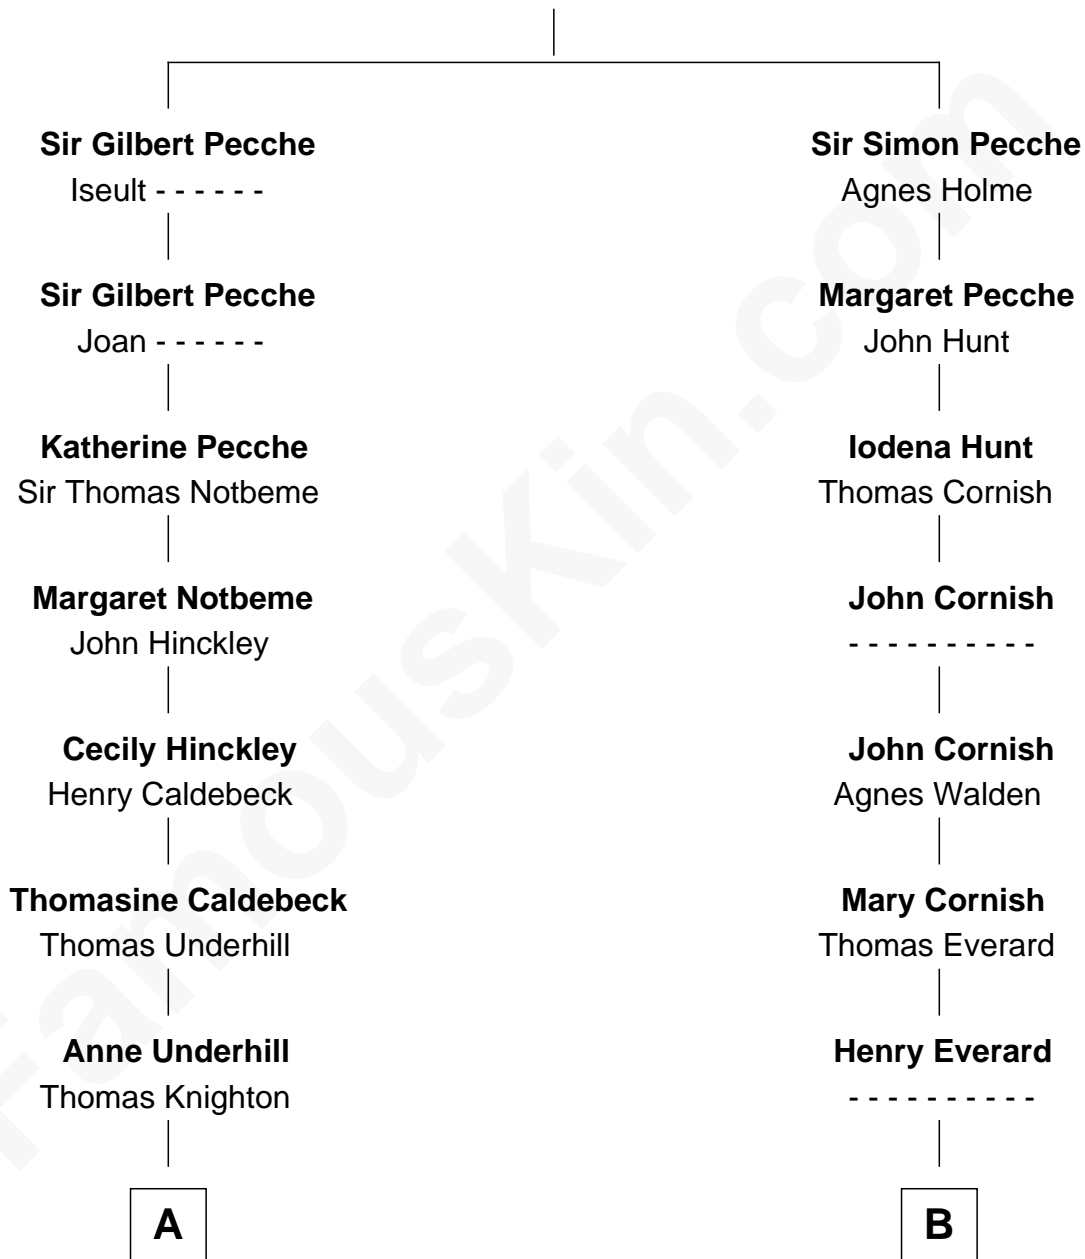

FamousKin.com

Relationship Chart of

Nathaniel Hawthorne

Author of *The Scarlet Letter*

17th cousin 4 times removed of

Bill Gates

Founder of Microsoft

Sir Gilbert Pecche

Joan de Creye

C

—
Louise Marie Woodworth

Thomas George Maxwell

—
James W. Maxwell

Belle Oakley

—
James Willard Maxwell

Adelle Thompson