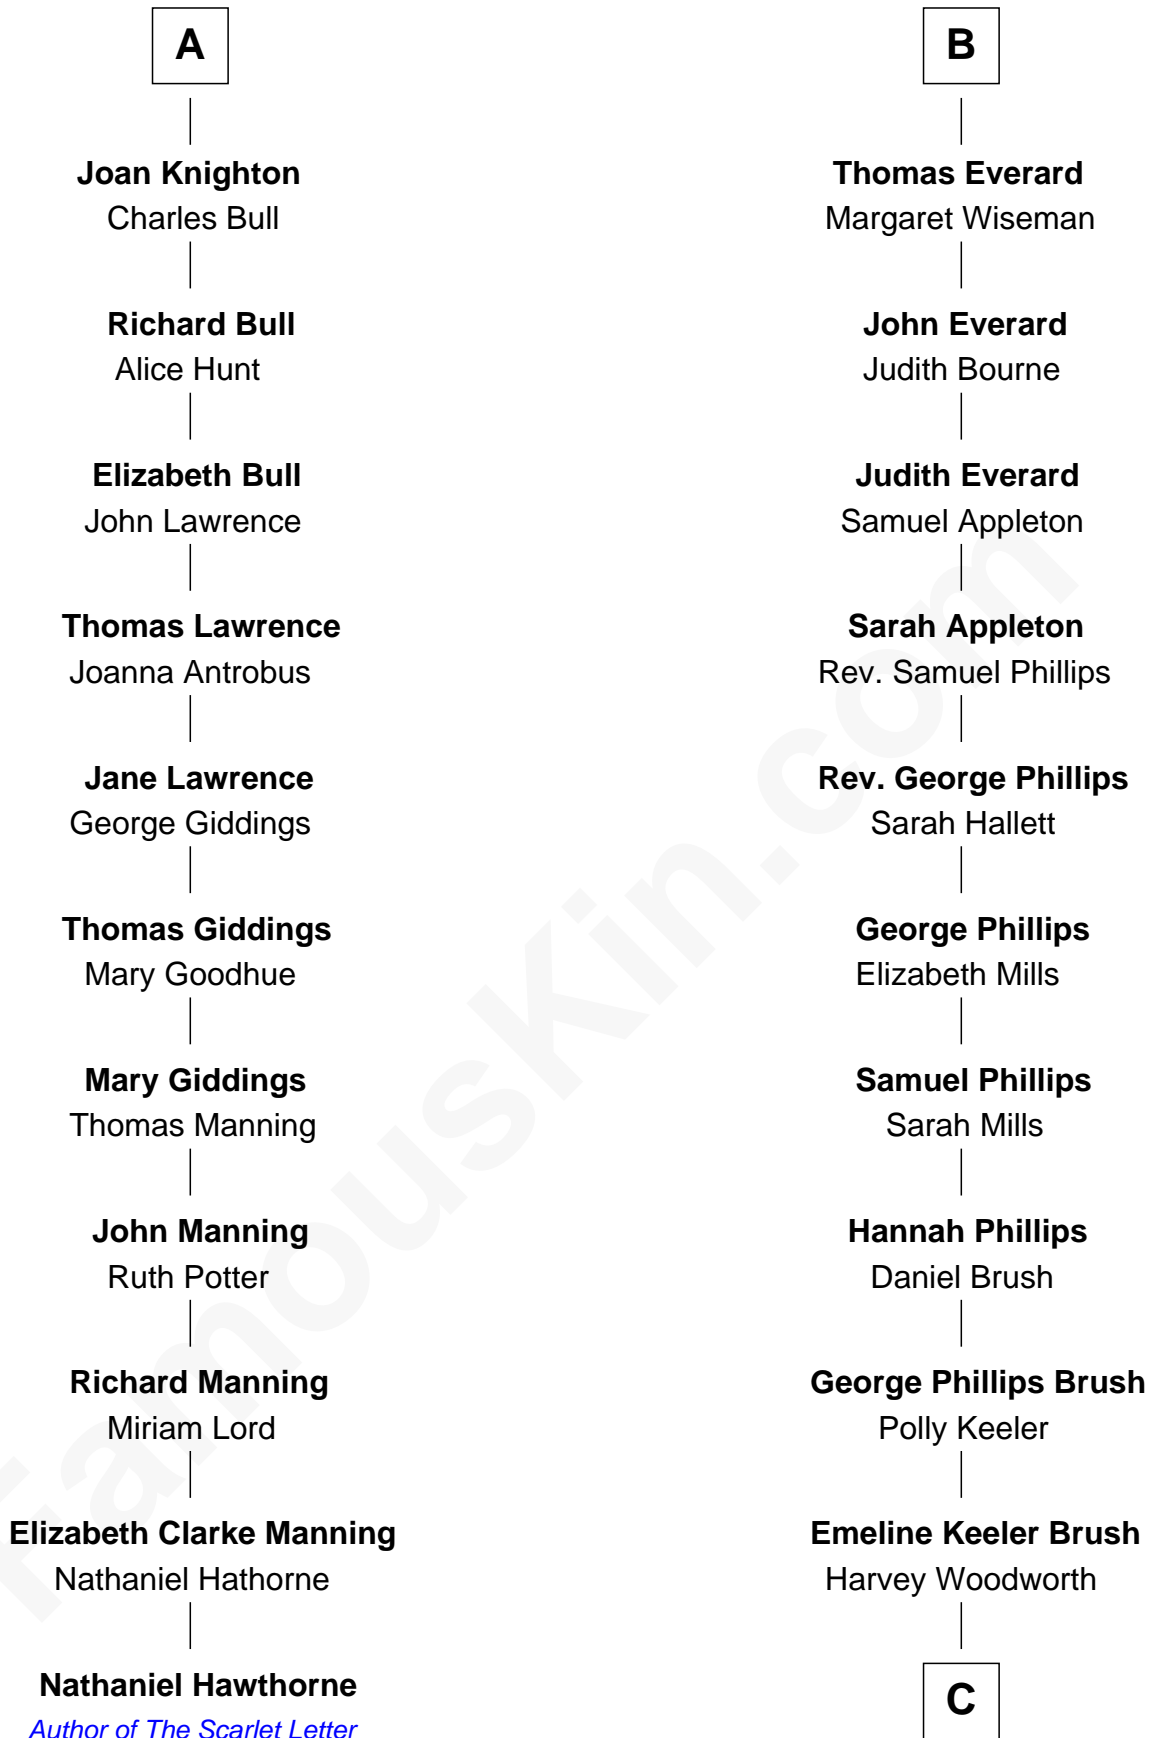

FamousKin.com

Relationship Chart of

Nathaniel Hawthorne

Author of *The Scarlet Letter*

17th cousin 4 times removed of

Bill Gates

Founder of Microsoft

Sir Gilbert Pecche

Joan de Creye

C

—
Louise Marie Woodworth

Thomas George Maxwell

—
James W. Maxwell

Belle Oakley

—
James Willard Maxwell

Adelle Thompson

—
Mary A. Maxwell

William Henry Gates

—
Bill Gates

Founder of Microsoft