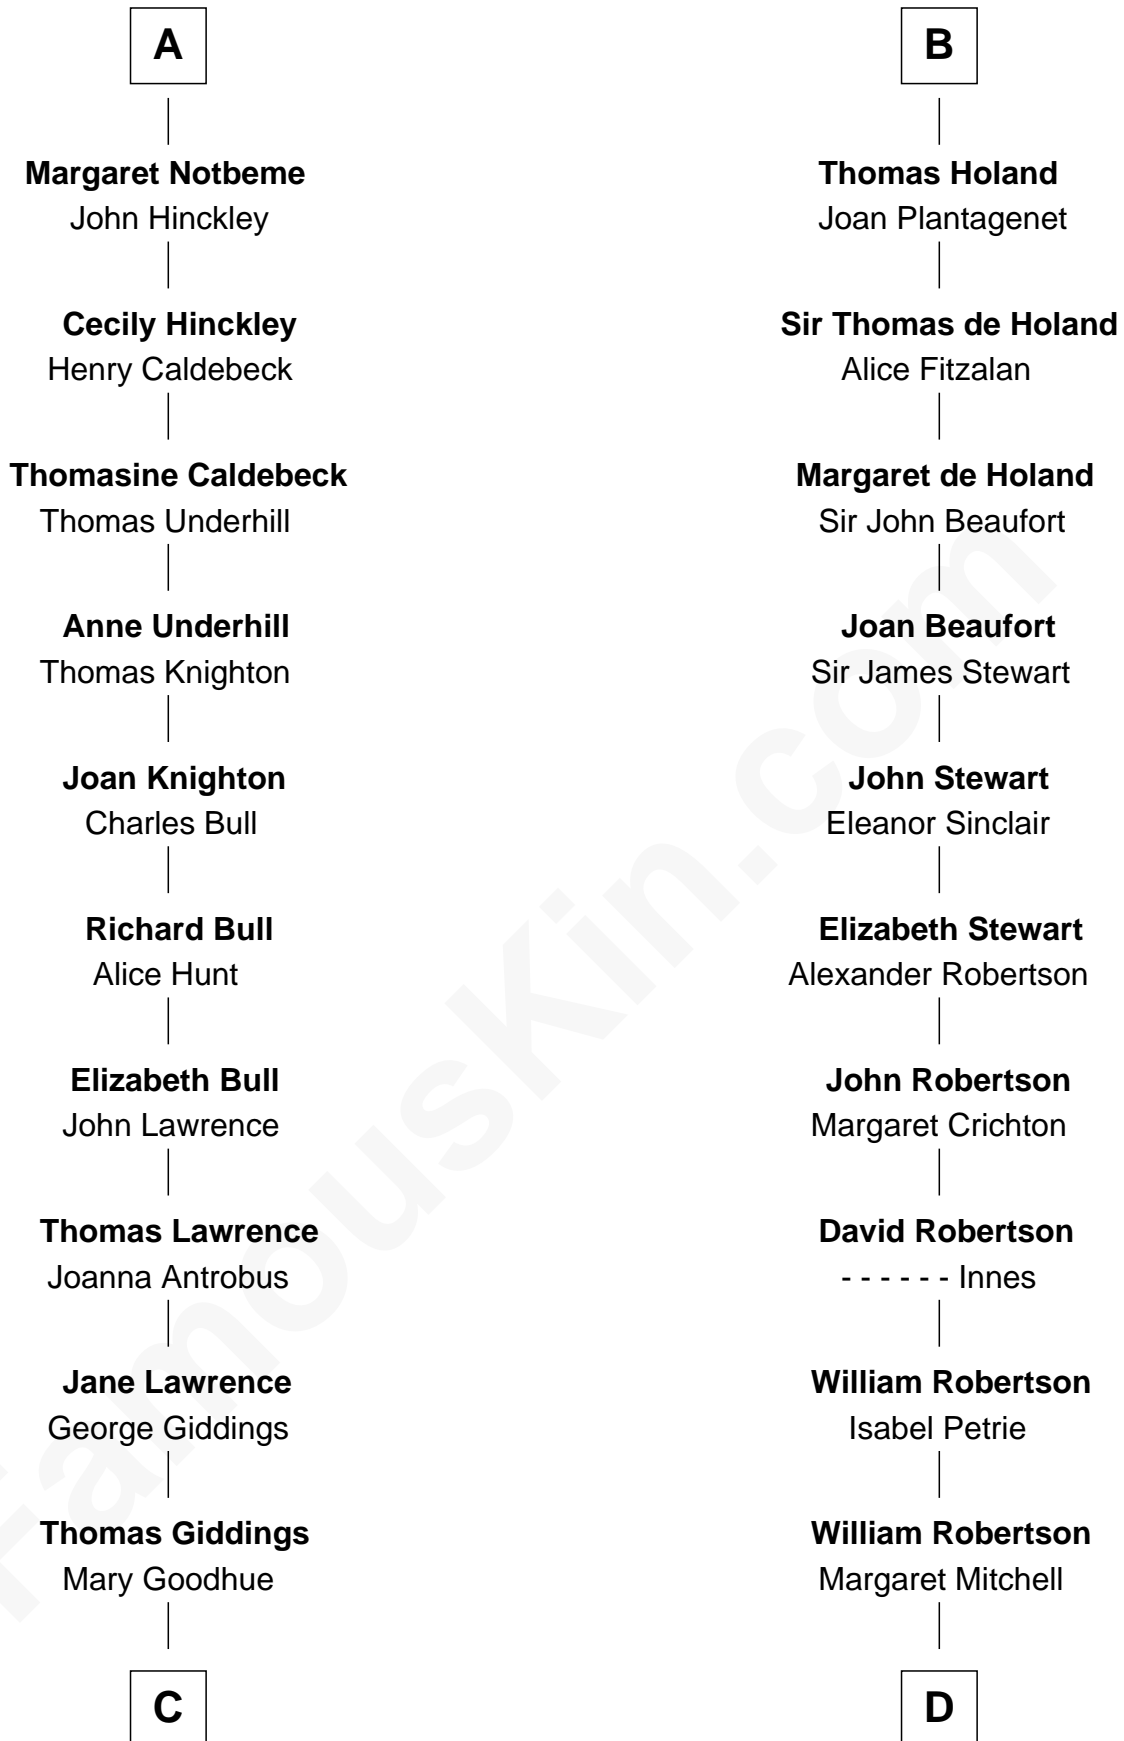

FamousKin.com

Relationship Chart of

Nathaniel Hawthorne

Author of The Scarlet Letter

19th cousin 2 times removed of

Patrick Henry

1st and 6th Governor of Virginia

C

Mary Giddings
Thomas Manning

John Manning
Ruth Potter

Richard Manning
Miriam Lord

Elizabeth Clarke Manning
Nathaniel Hathorne

Nathaniel Hawthorne
Author of The Scarlet Letter

D

Jean Robertson
Alexander Henry