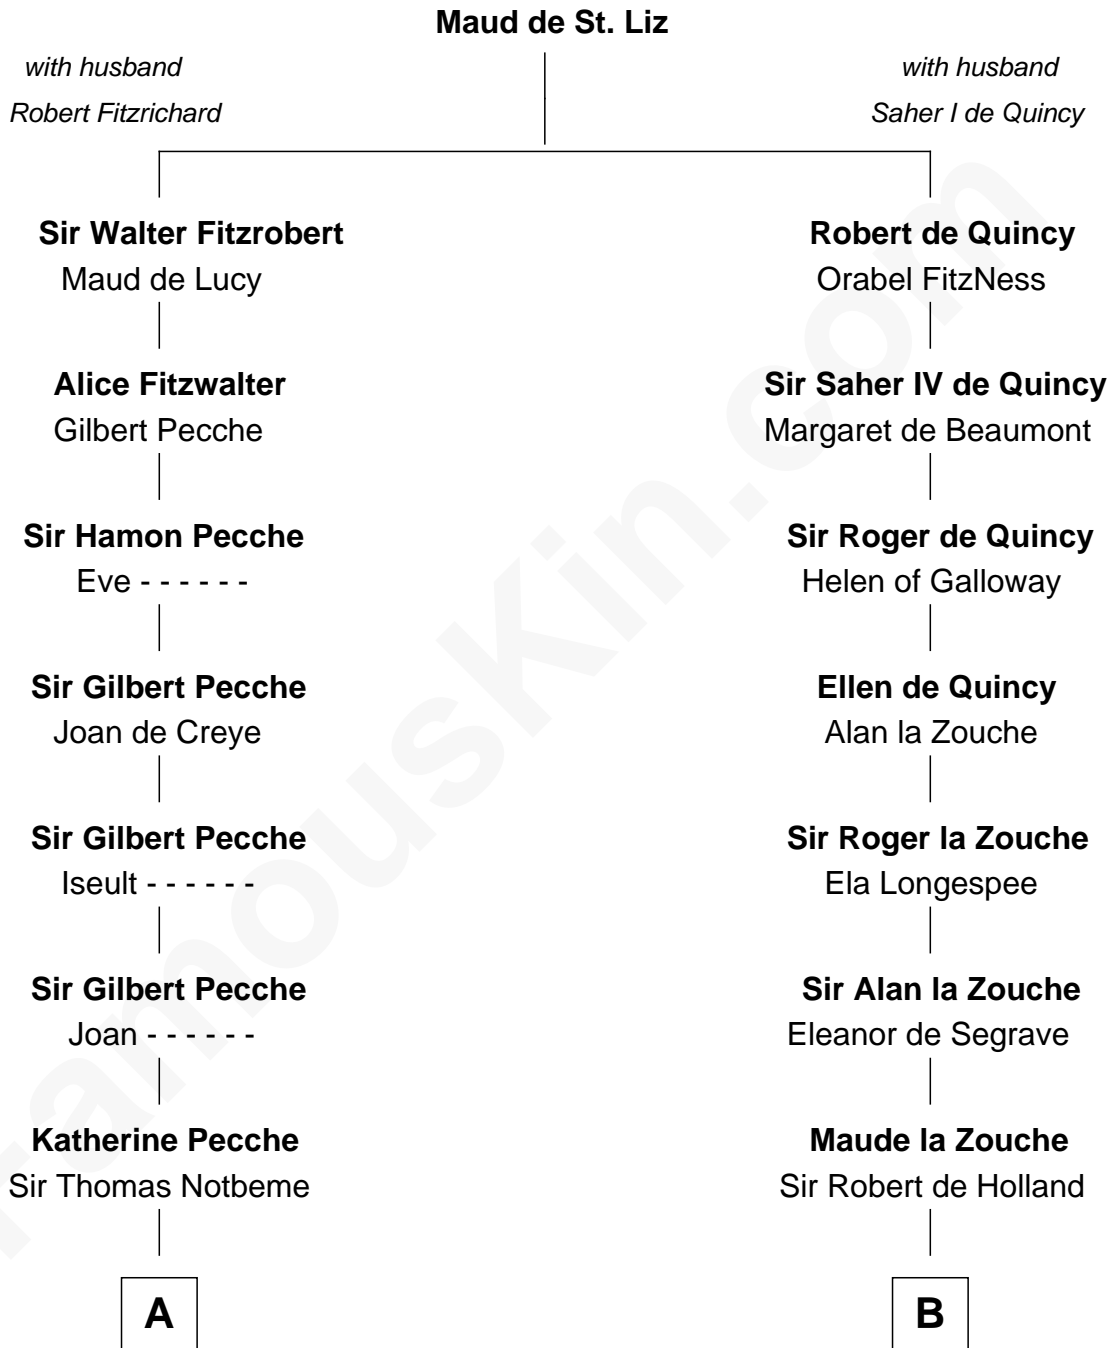

FamousKin.com

Relationship Chart of

Nathaniel Hawthorne

Author of The Scarlet Letter

19th cousin 2 times removed of

Patrick Henry

1st and 6th Governor of Virginia

C

Mary Giddings
Thomas Manning

John Manning
Ruth Potter

Richard Manning
Miriam Lord

Elizabeth Clarke Manning
Nathaniel Hathorne

Nathaniel Hawthorne
Author of The Scarlet Letter

D

Jean Robertson
Alexander Henry