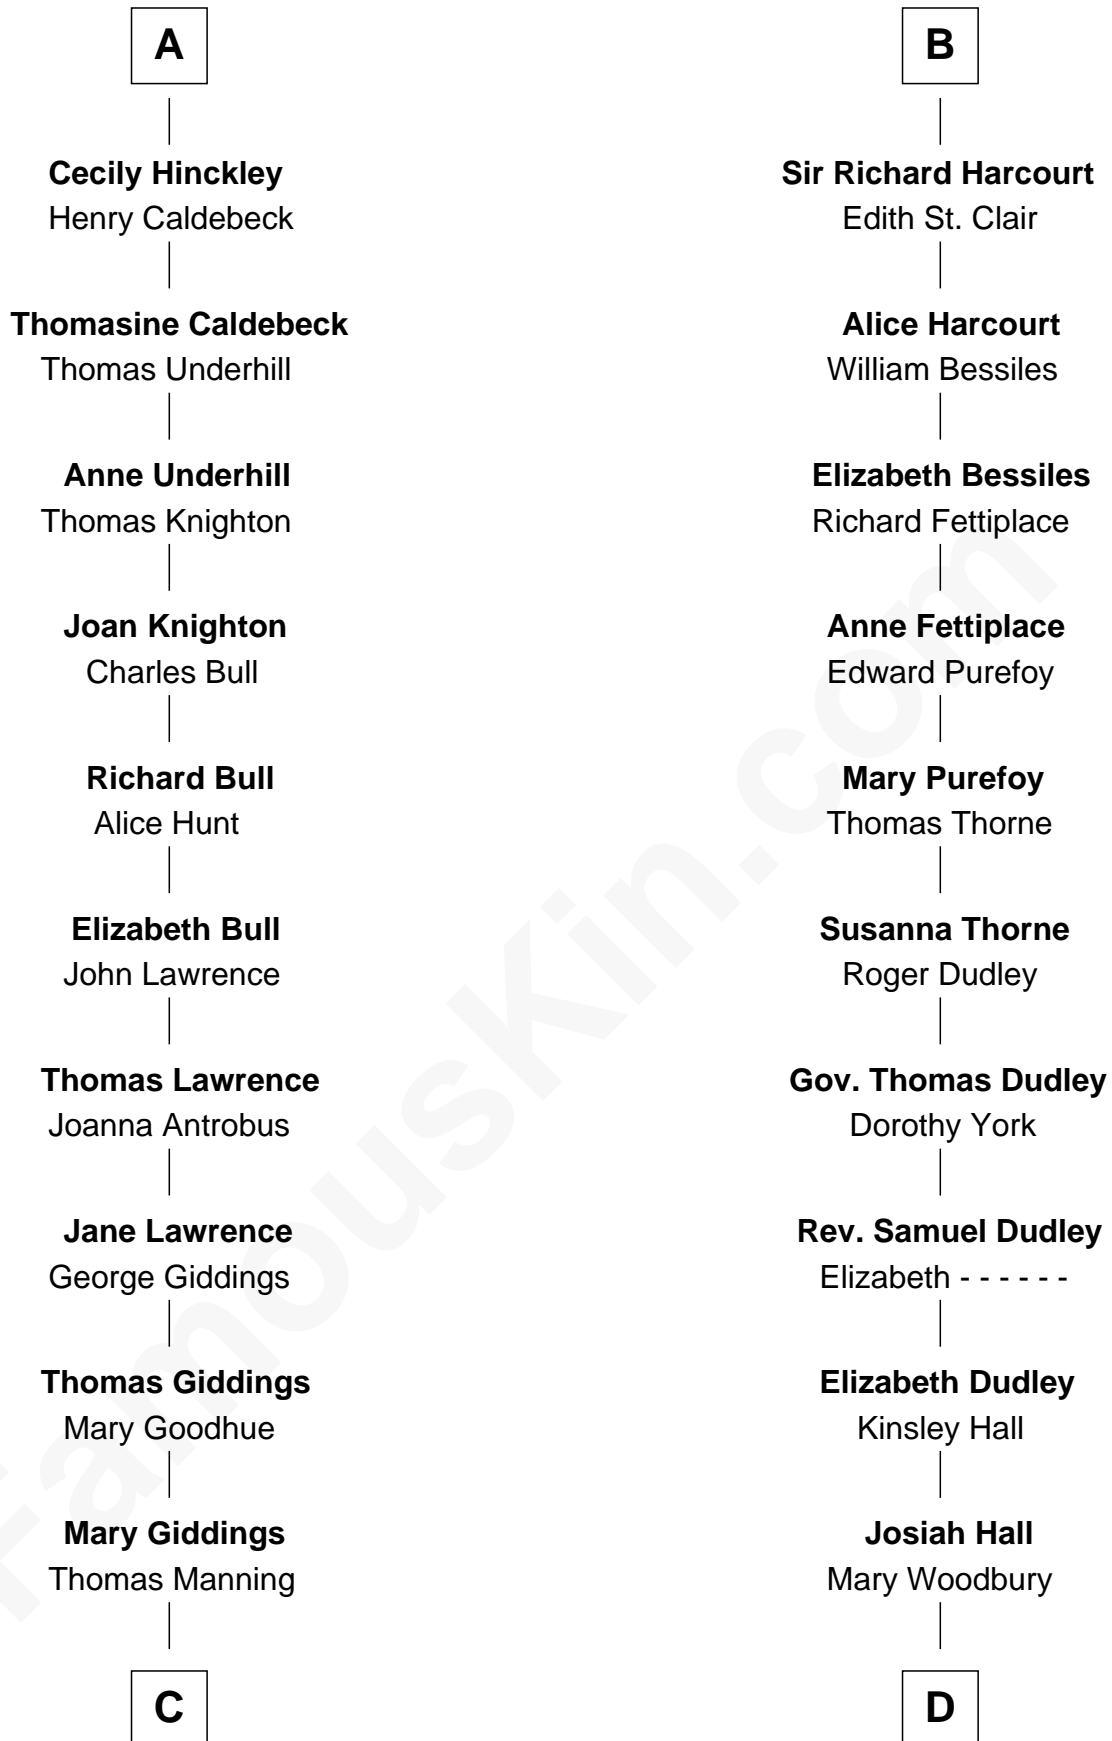

FamousKin.com
Relationship Chart of
Nathaniel Hawthorne
Author of The Scarlet Letter

18th cousin 2 times removed of
John Langdon
Signer of the U.S. Constitution

C

John Manning

Ruth Potter

Richard Manning

Miriam Lord

Elizabeth Clarke Manning

Nathaniel Hawthorne

Nathaniel Hawthorne

Author of [The Scarlet Letter](#)

D

Mary Hall

John Langdon

John Langdon