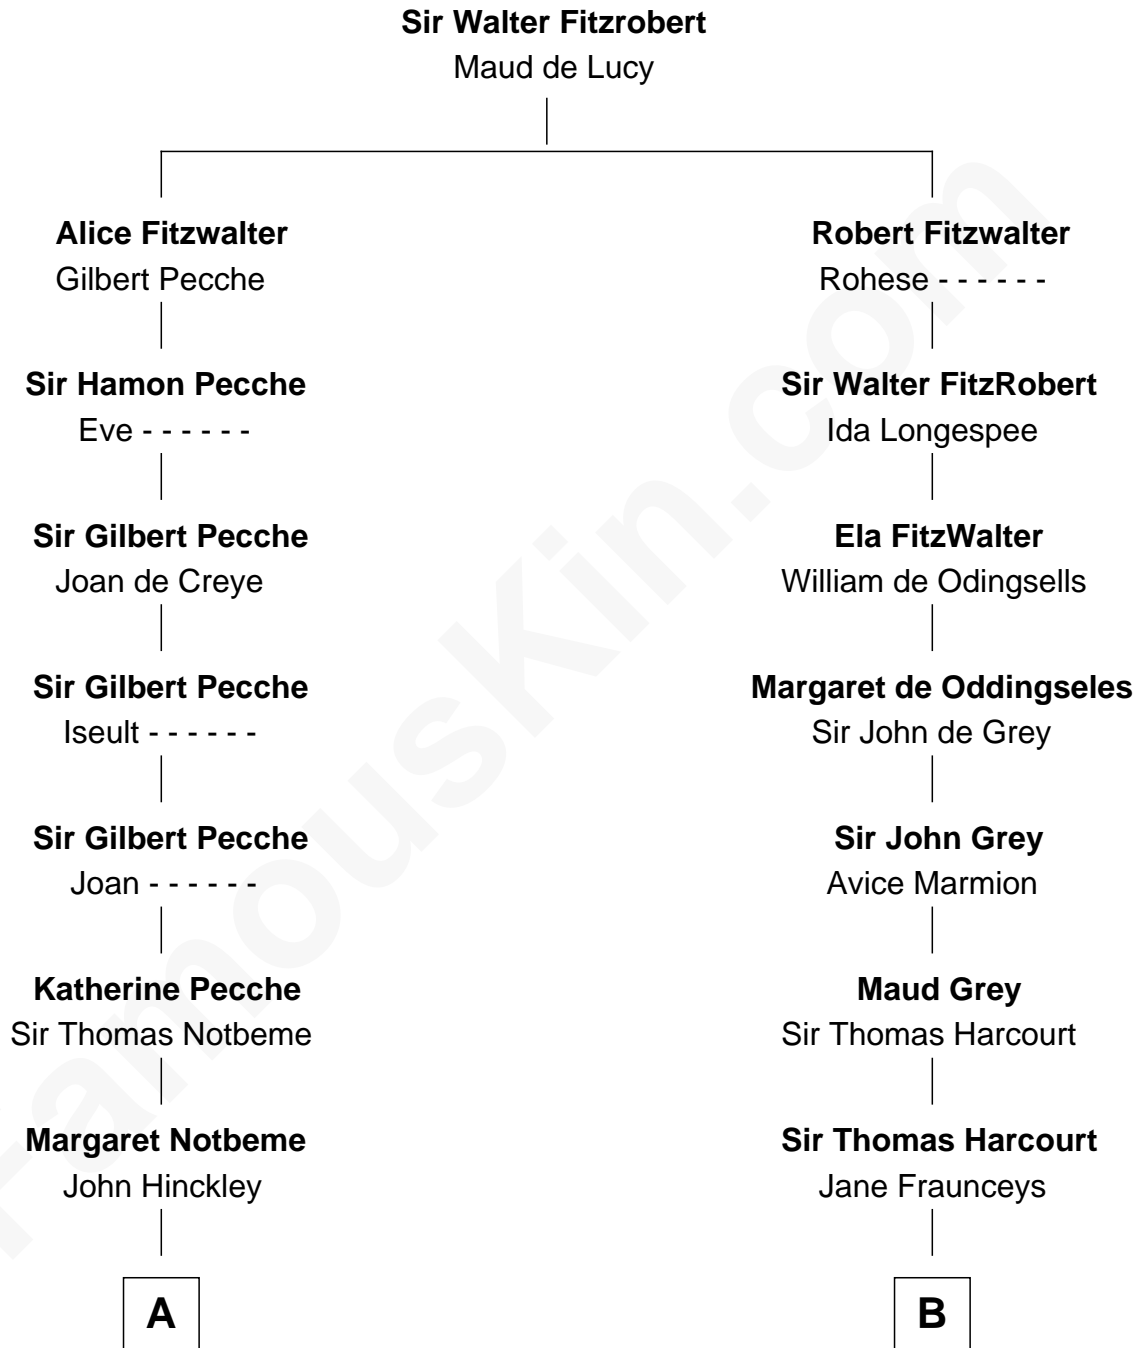

FamousKin.com
Relationship Chart of
Nathaniel Hawthorne
Author of The Scarlet Letter

18th cousin 2 times removed of
John Langdon
Signer of the U.S. Constitution

C

John Manning

Ruth Potter

Richard Manning

Miriam Lord

Elizabeth Clarke Manning

Nathaniel Hawthorne

Nathaniel Hawthorne

Author of [The Scarlet Letter](#)

D

Mary Hall

John Langdon

John Langdon

[Signer of the U.S. Constitution](#)

FamousKin.com