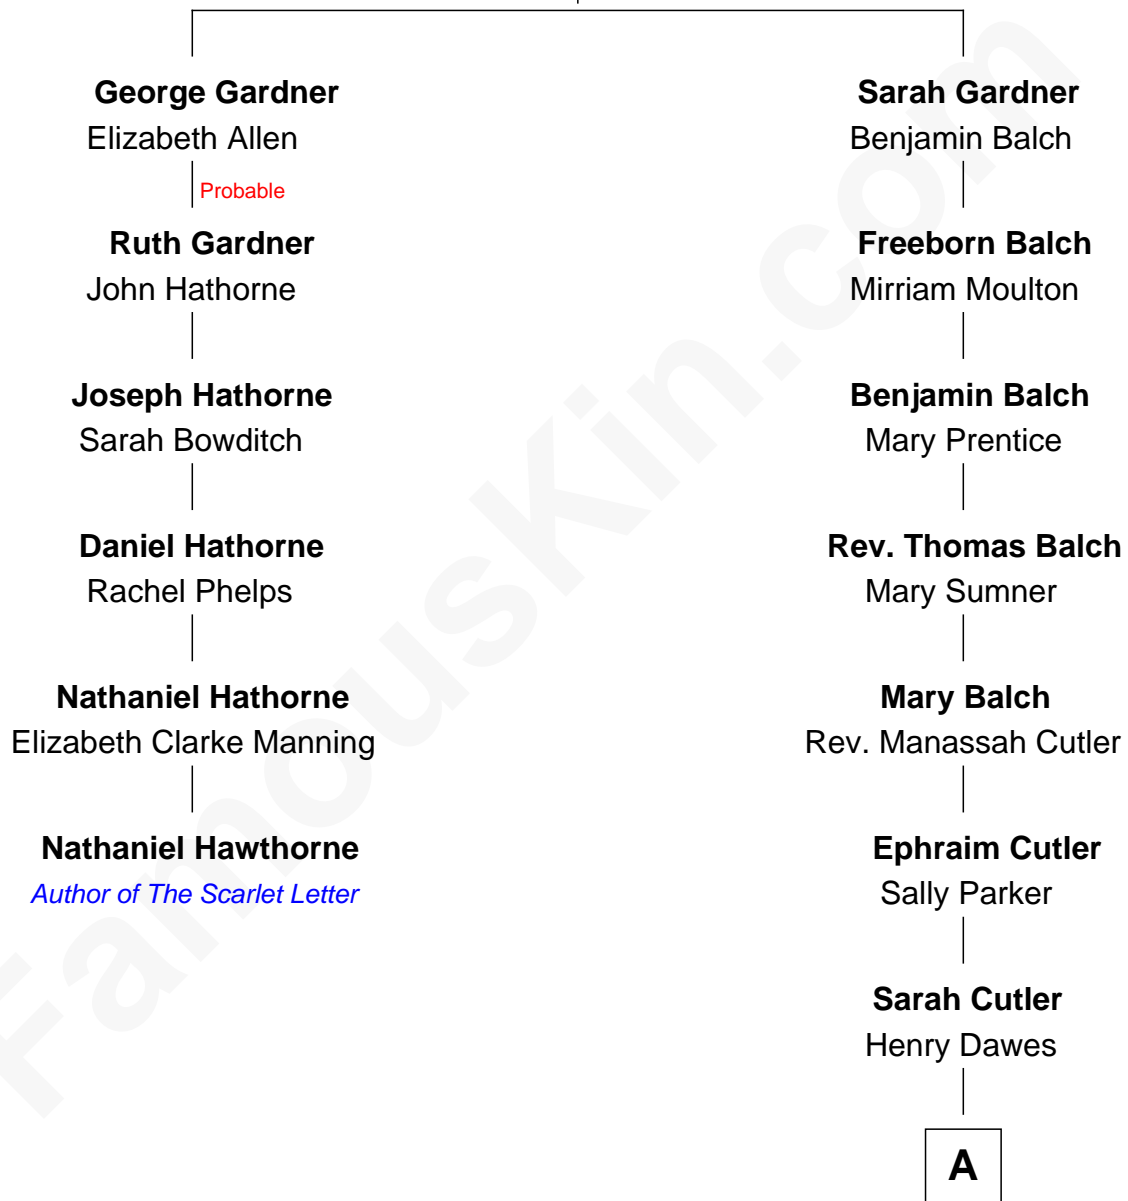

FamousKin.com Relationship Chart of

Nathaniel Hawthorne
Author of The Scarlet Letter

5th cousin 3 times removed of

Charles Dawes
30th U.S. Vice-President

Thomas Gardner

A

Brig. Gen. Rufus R. Dawes

Mary Beman Gates

Charles Dawes

30th U.S. Vice-President

FamousKin.com