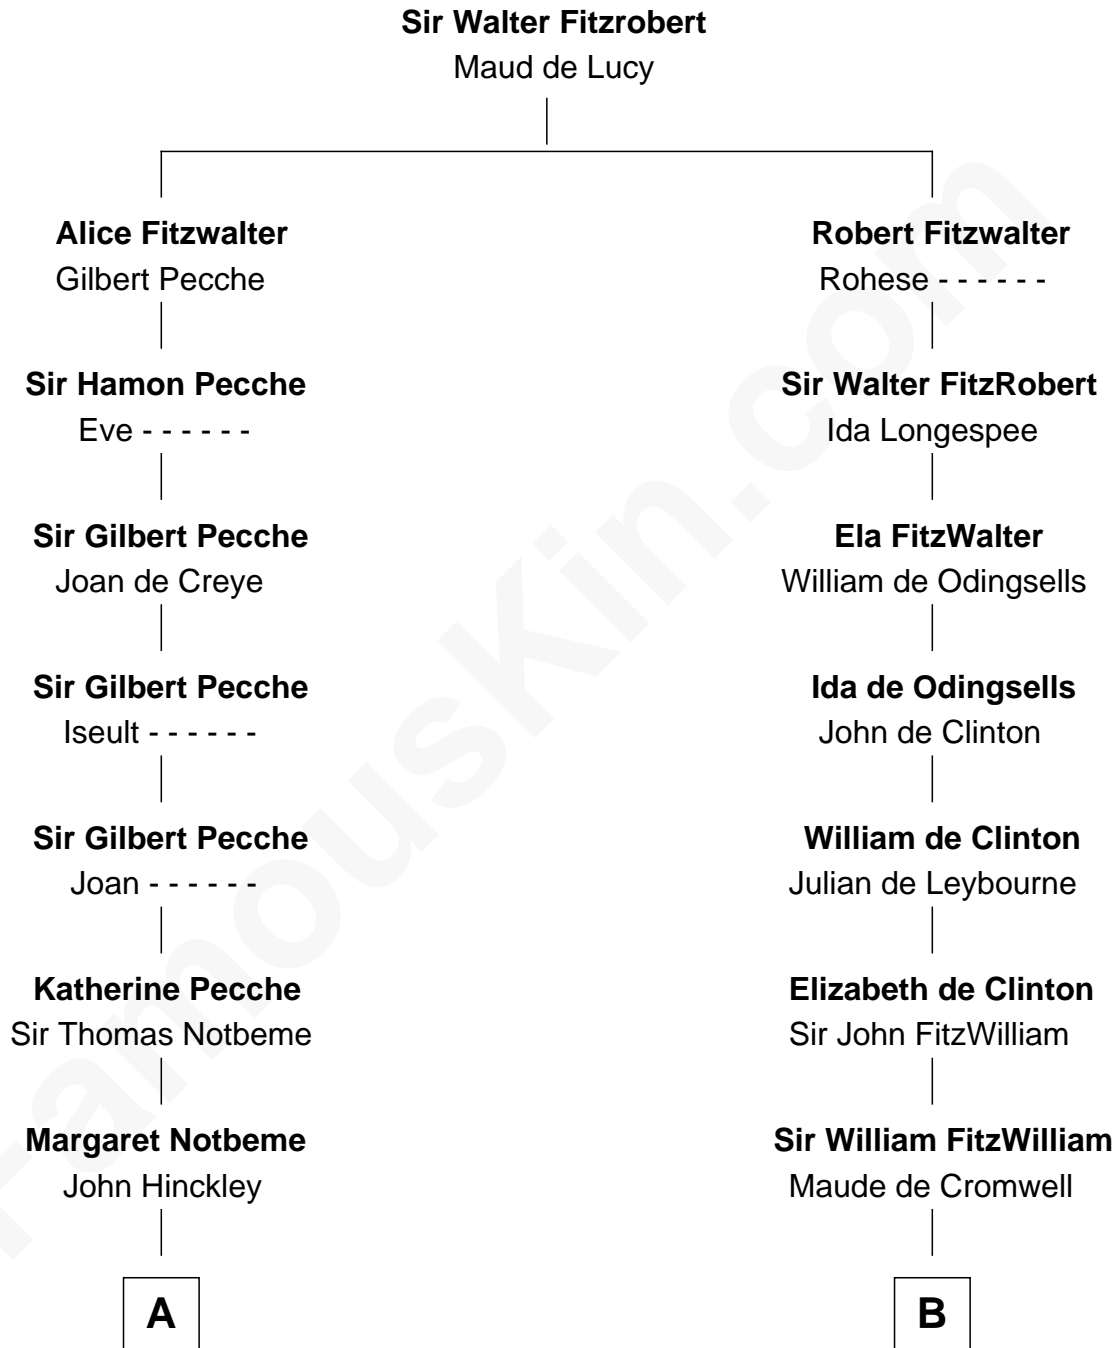

**FamousKin.com**  
**Relationship Chart of**  
**Nathaniel Hawthorne**  
*Author of The Scarlet Letter*

19th cousin 1 time removed of  
**John Quincy Adams**  
*6th U.S. President*

**C**

**John Manning**  
Ruth Potter

**Richard Manning**  
Miriam Lord

**Elizabeth Clarke Manning**  
Nathaniel Hathorne

**Nathaniel Hawthorne**  
*Author of [The Scarlet Letter](#)*

**D**

**Elizabeth Quincy**  
Rev. William Smith

**Abigail Quincy Smith**  
John Adams

**John Quincy Adams**  
*6th U.S. President*

FamousKin.com