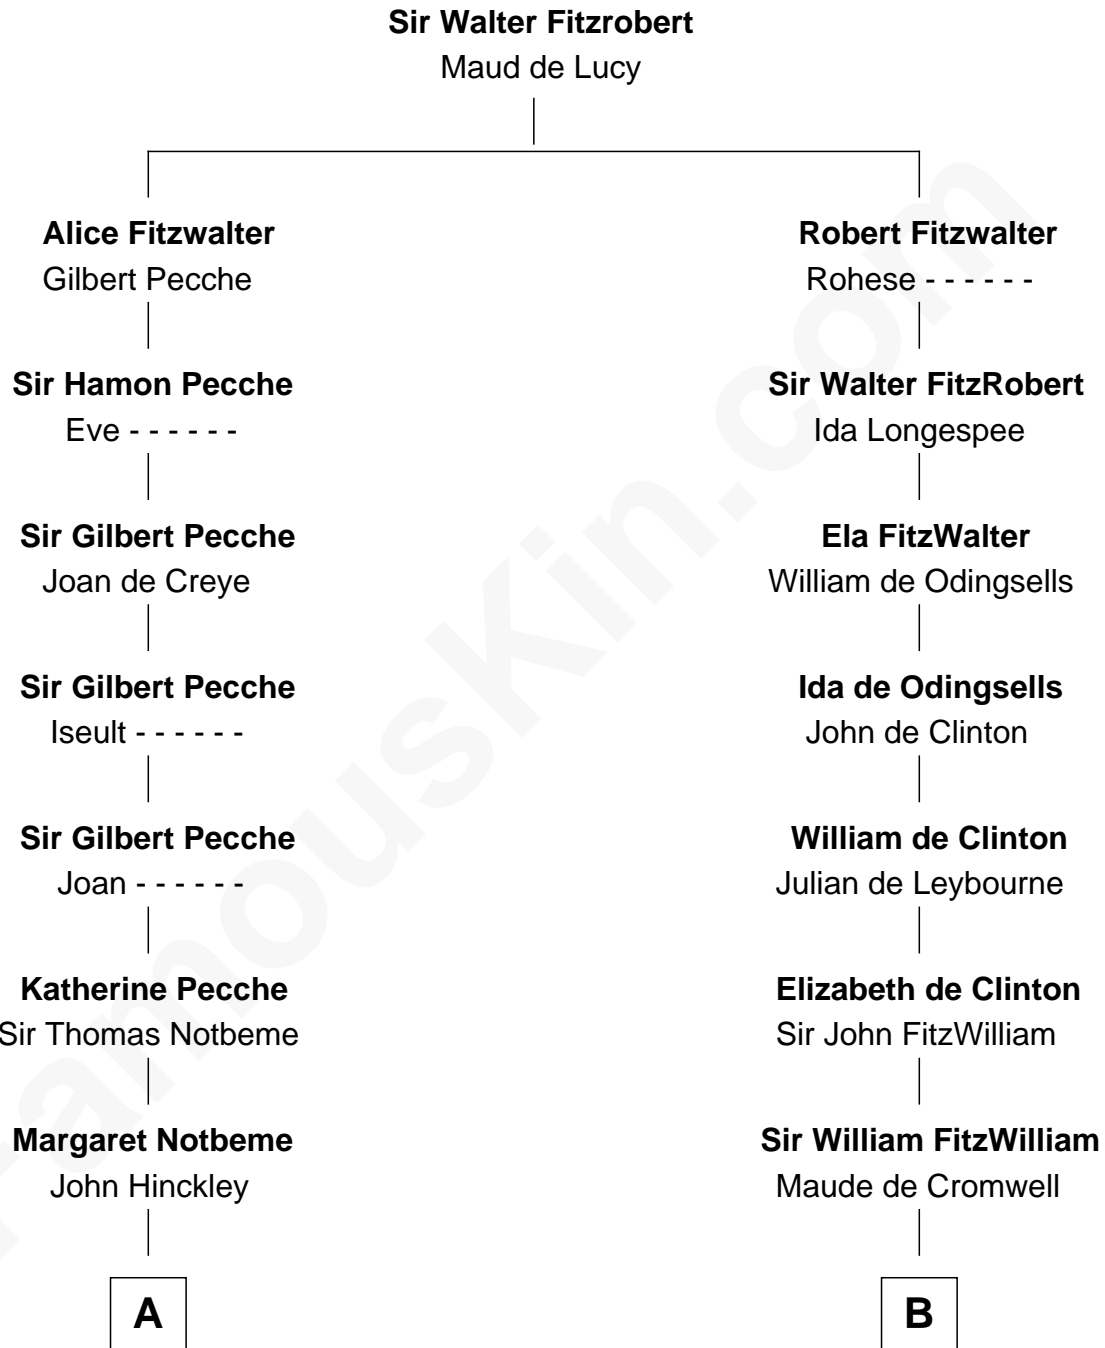

FamousKin.com Relationship Chart of

Nathaniel Hawthorne

Author of The Scarlet Letter

18th cousin 2 times removed of

Abigail (Smith) Adams

First Lady of President John Adams

C

John Manning
Ruth Potter

Richard Manning
Miriam Lord

Elizabeth Clarke Manning
Nathaniel Hawthorne

Nathaniel Hawthorne
Author of [The Scarlet Letter](#)

D

Elizabeth Quincy
Rev. William Smith

Abigail (Smith) Adams
First Lady of [John Adams](#)