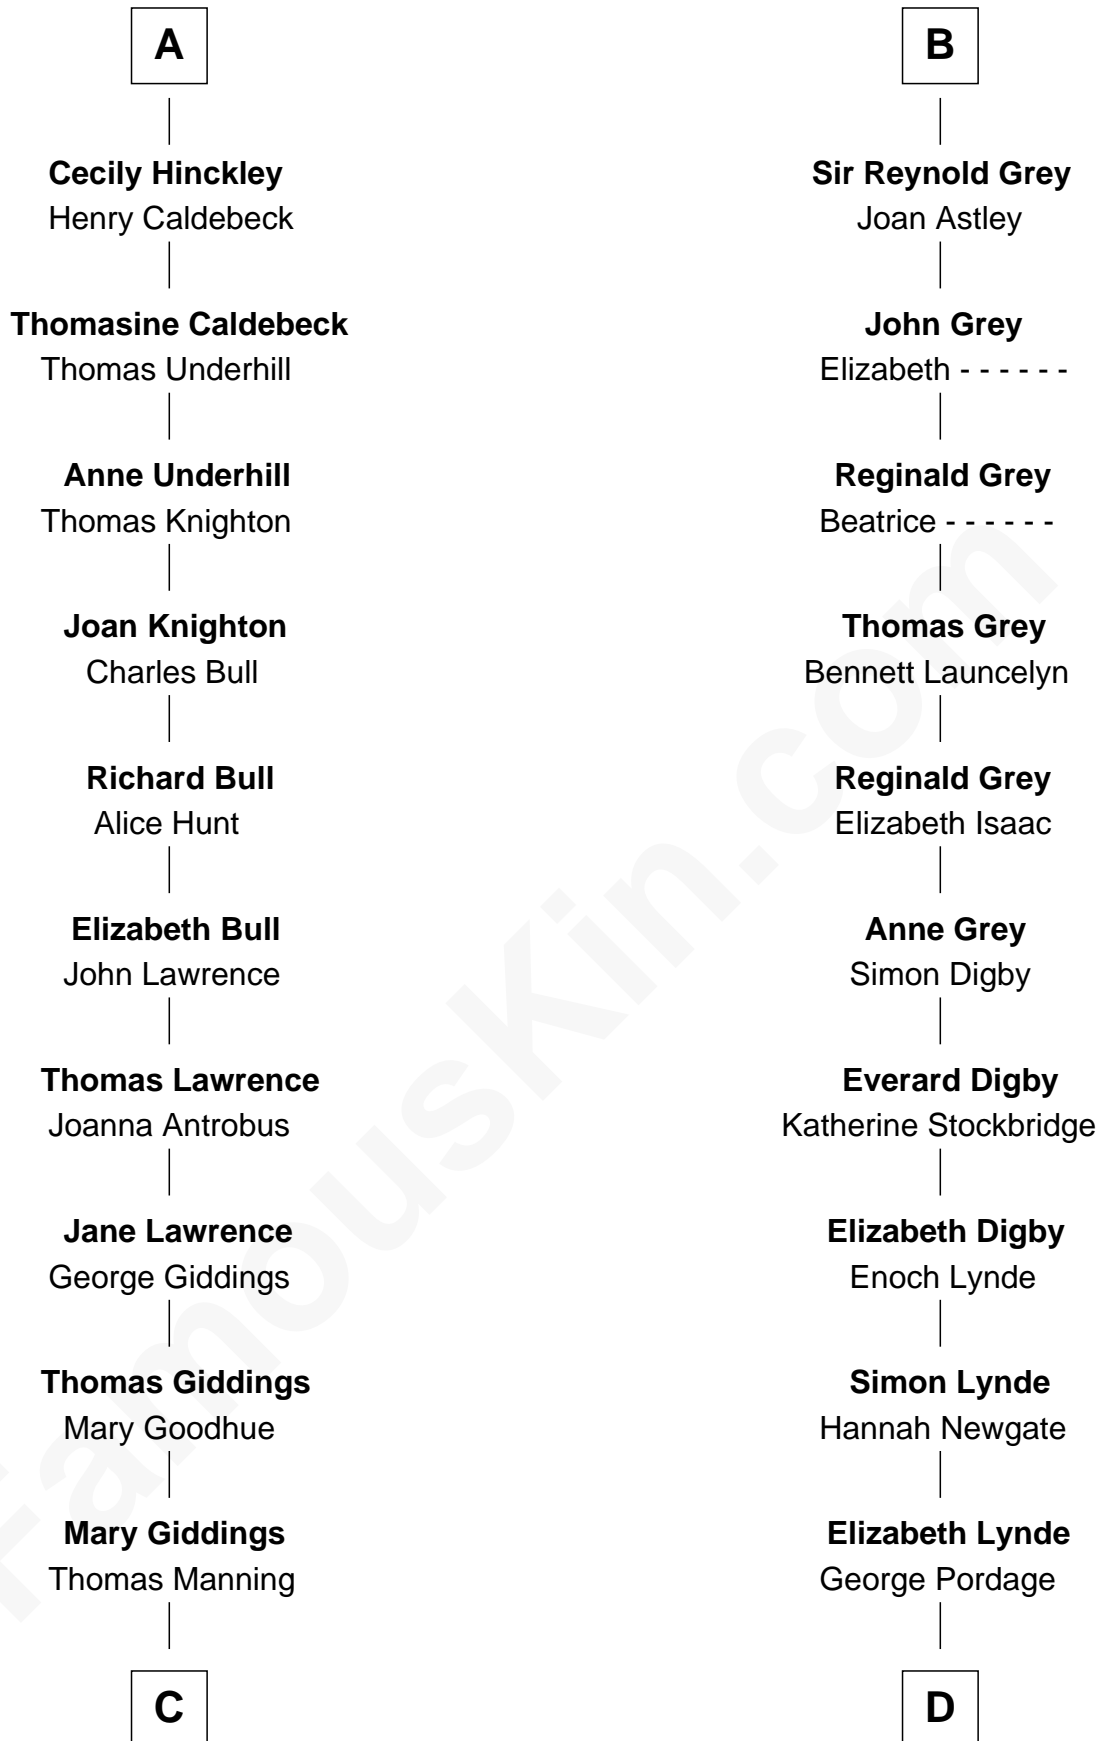

FamousKin.com Relationship Chart of

Nathaniel Hawthorne
Author of The Scarlet Letter

18th cousin 2 times removed of

James Bowdoin
2nd Governor of Massachusetts

C

John Manning
Ruth Potter

Richard Manning
Miriam Lord

Elizabeth Clarke Manning
Nathaniel Hawthorne

Nathaniel Hawthorne
Author of [The Scarlet Letter](#)

D

Hannah Pordage
James Bowdoin

James Bowdoin
2nd Governor of Massachusetts

FamousKin.com