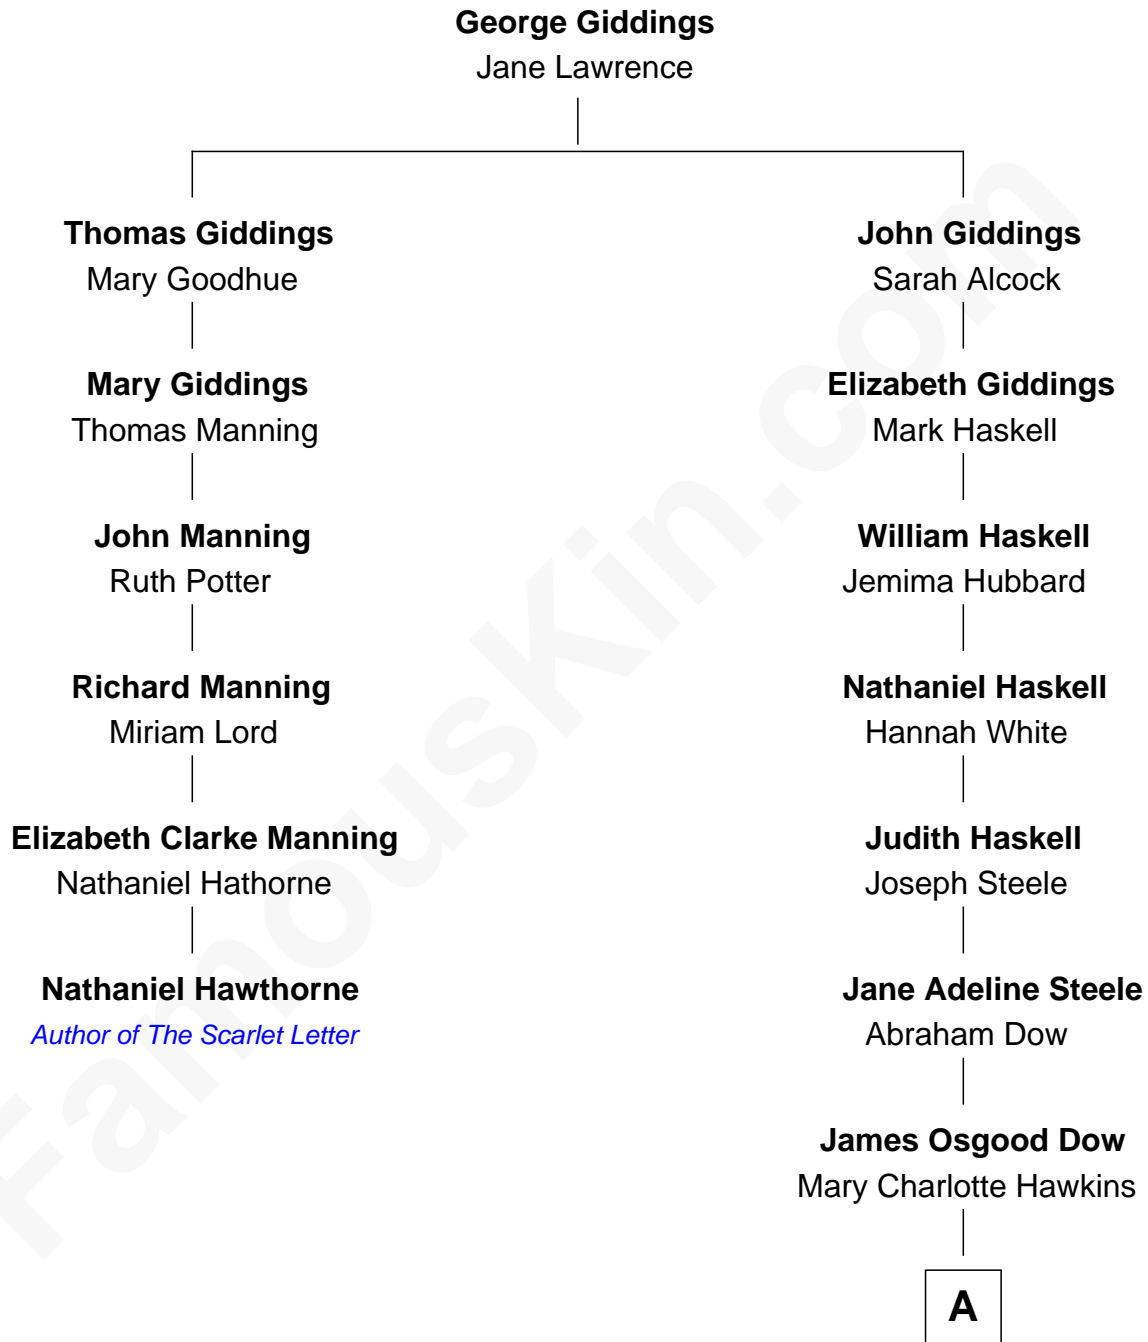

FamousKin.com

Relationship Chart of

Nathaniel Hawthorne

Author of *The Scarlet Letter*

5th cousin 4 times removed of

Grace Slick

Singer, Songwriter - Jefferson Airplane

A

—
Grace Josephine Dow

Arthur Wilford Wing

—
Ivan Wilford Wing

Virginia Barnett

—
Grace Slick

Singer, Songwriter - Jefferson Airplane

FamousKin.com