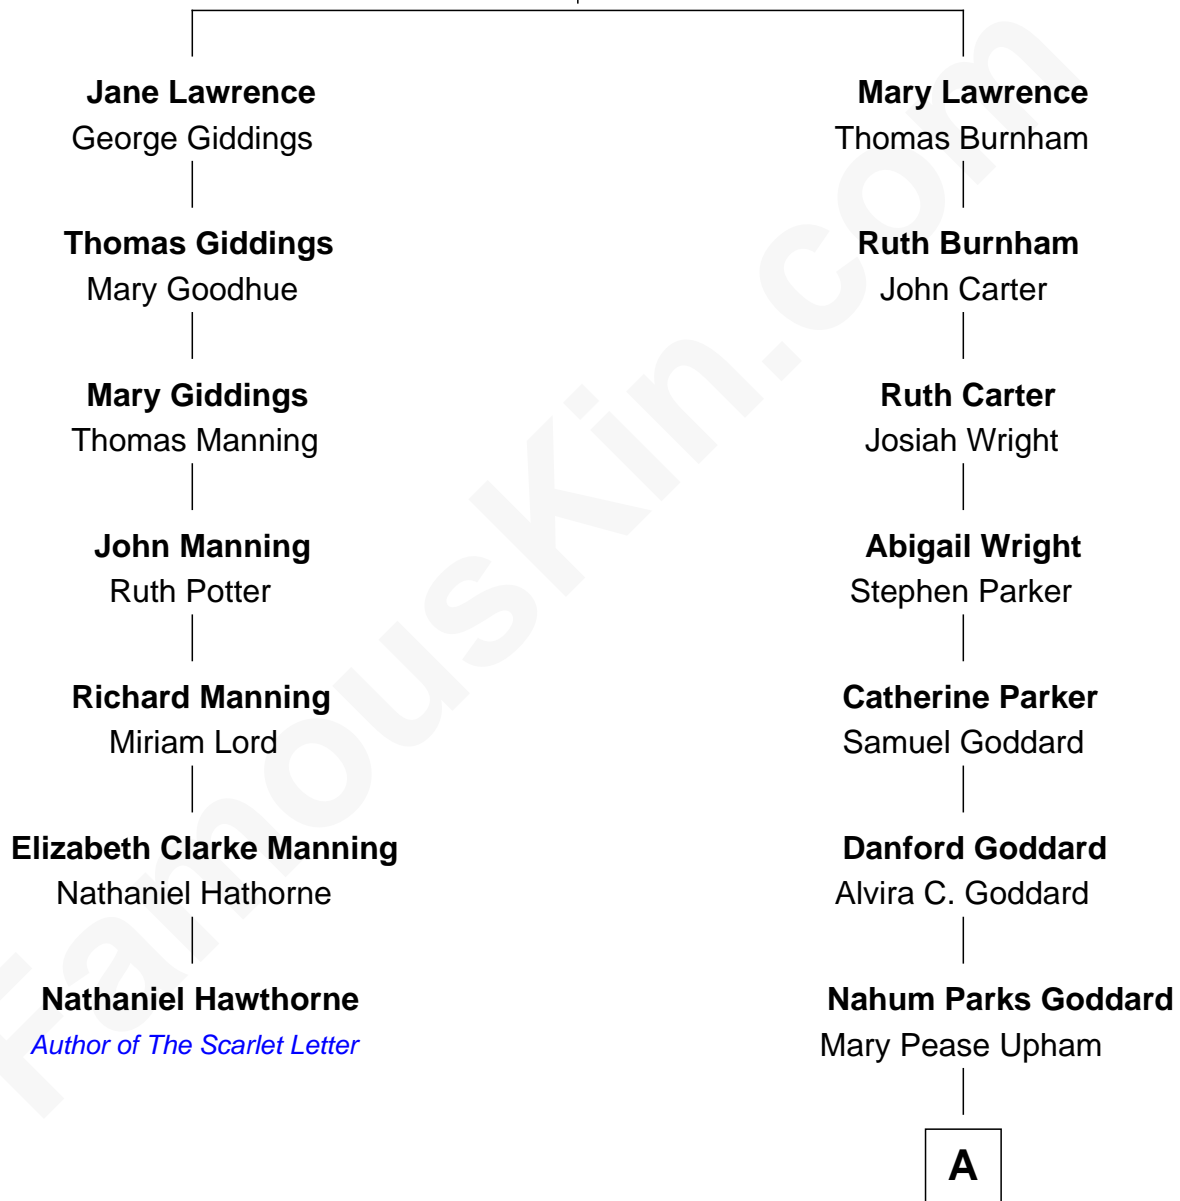

# FamousKin.com Relationship Chart of

**Nathaniel Hawthorne**  
*Author of The Scarlet Letter*

6th cousin 2 times removed of

**Robert H. Goddard**

*Inventor of First Liquid-propelled Rocket*

**Thomas Lawrence**  
Joanna Antrobus

A

Nahum Danford Goddard

Fannie Louise Hoyt

Robert H. Goddard

*Rocket Scientist*

FamousKin.com