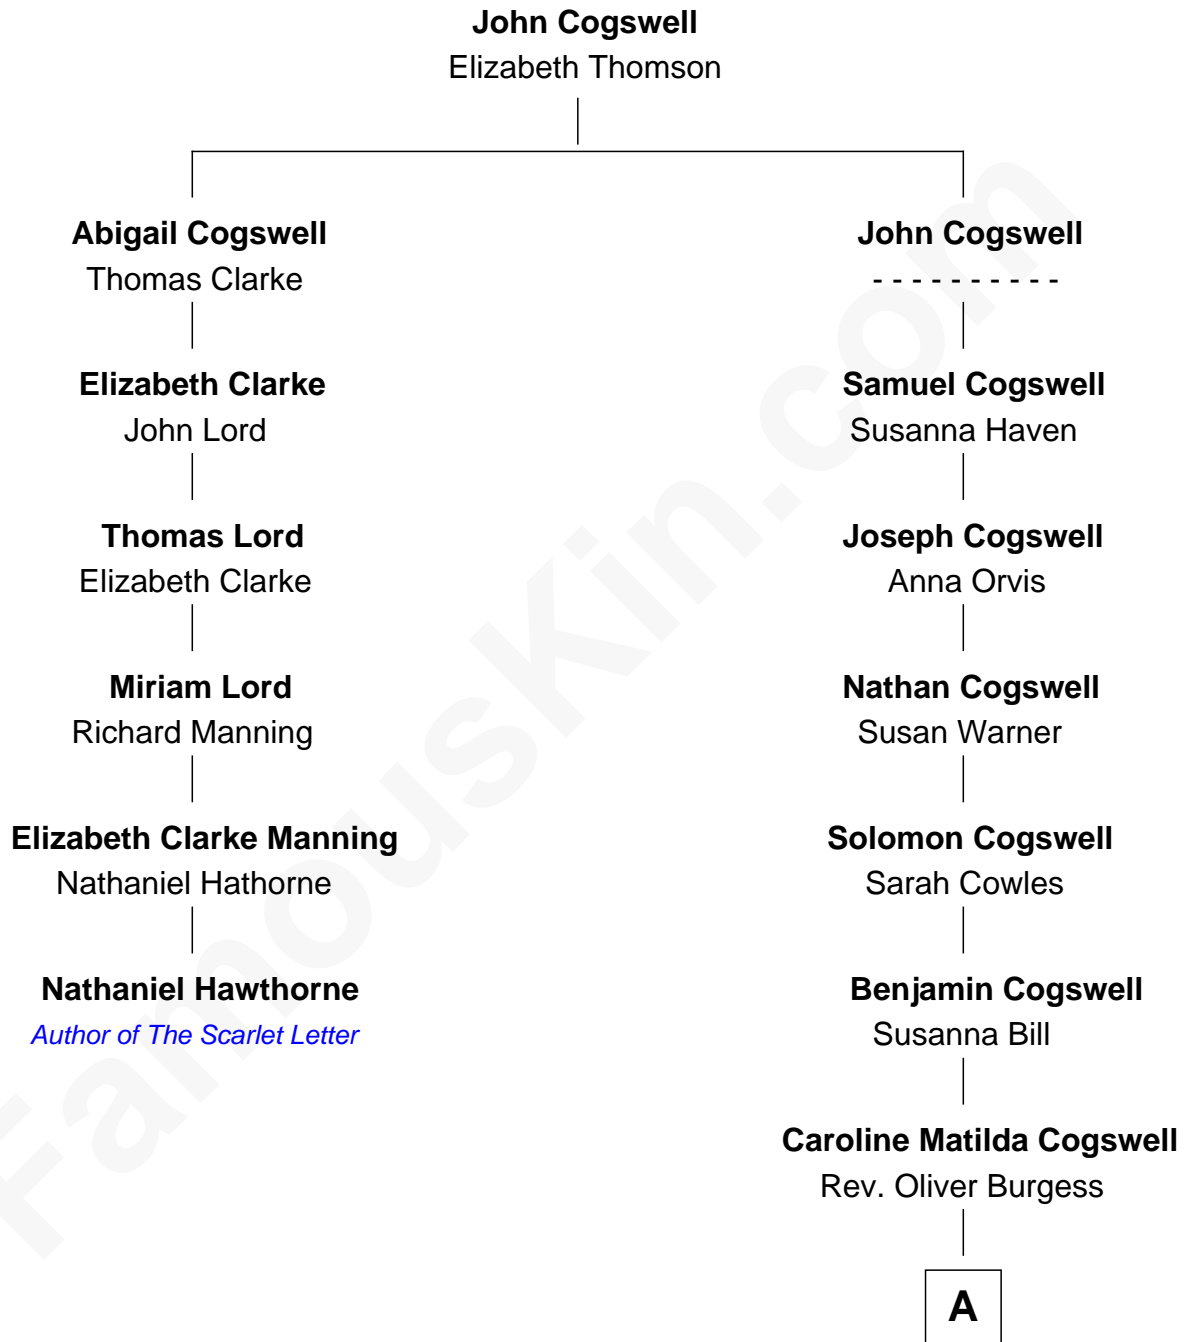

FamousKin.com

Relationship Chart of

Nathaniel Hawthorne

Author of The Scarlet Letter

5th cousin 3 times removed of

Burgess Meredith
TV and Movie Actor

A

Ida Beth Burgess

Dr. William George Meredith

Burgess Meredith

TV and Movie Actor

FamousKin.com