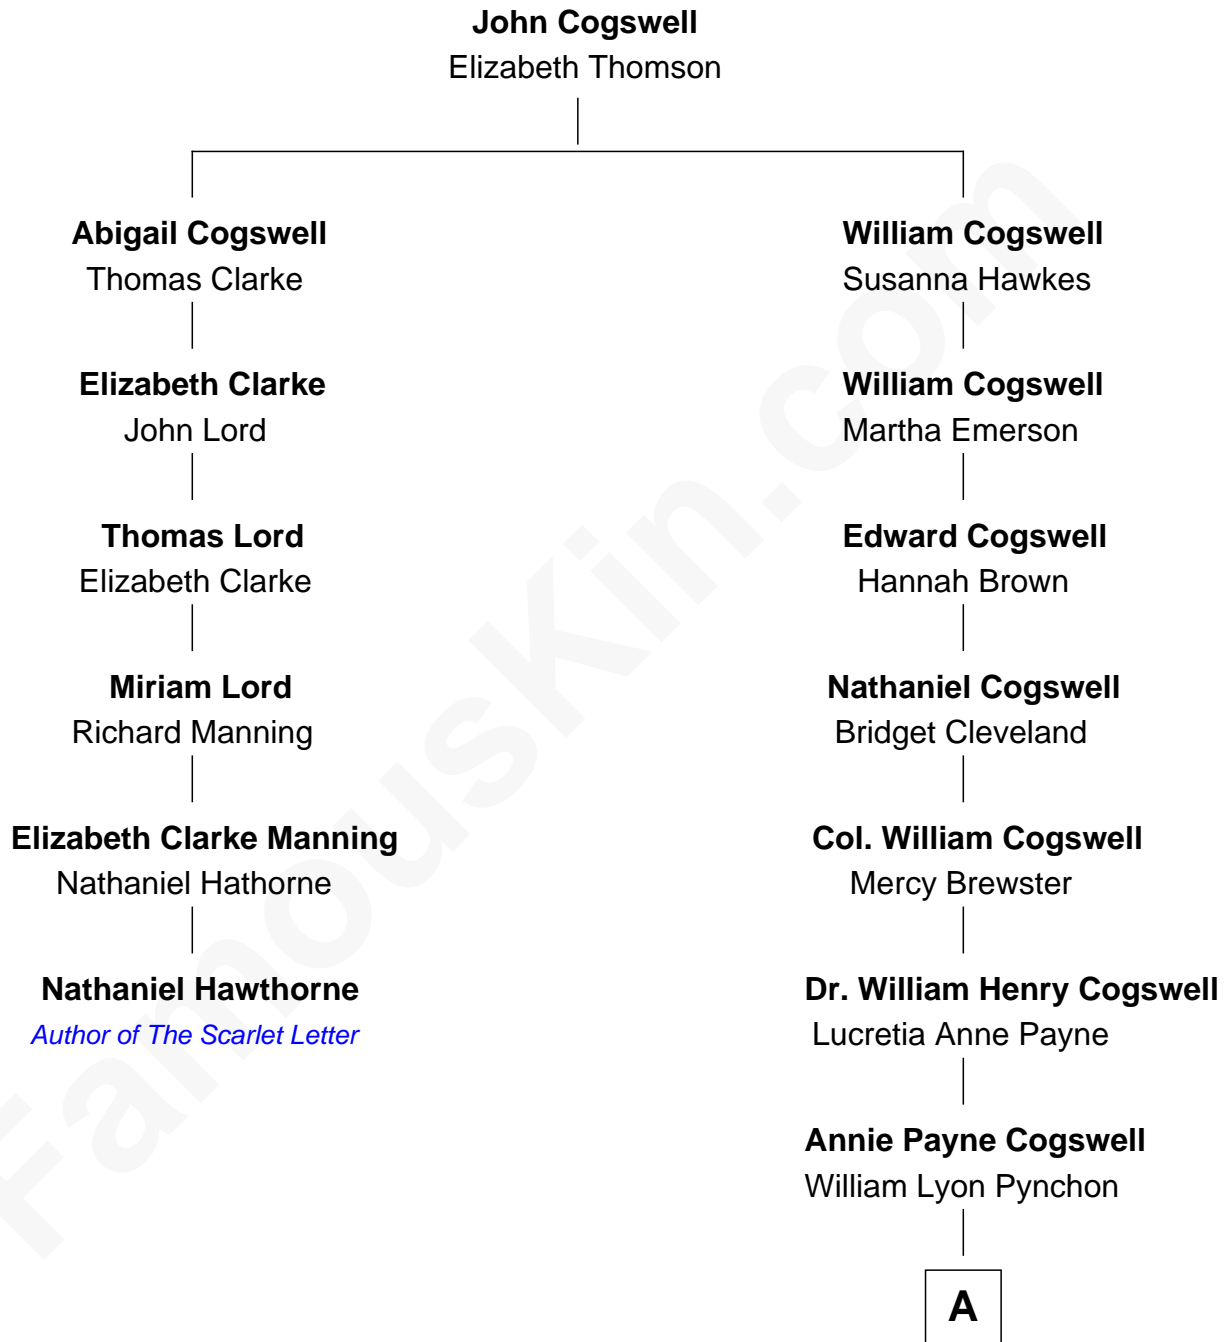

FamousKin.com Relationship Chart of

Nathaniel Hawthorne
Author of The Scarlet Letter

5th cousin 4 times removed of

Thomas Pynchon
American Novelist

A

William Henry Chichele Pynchon

Carrie Susan Moyses

Thomas Ruggles Pynchon

Catherine Frances Bennett

Thomas Pynchon

Novelist