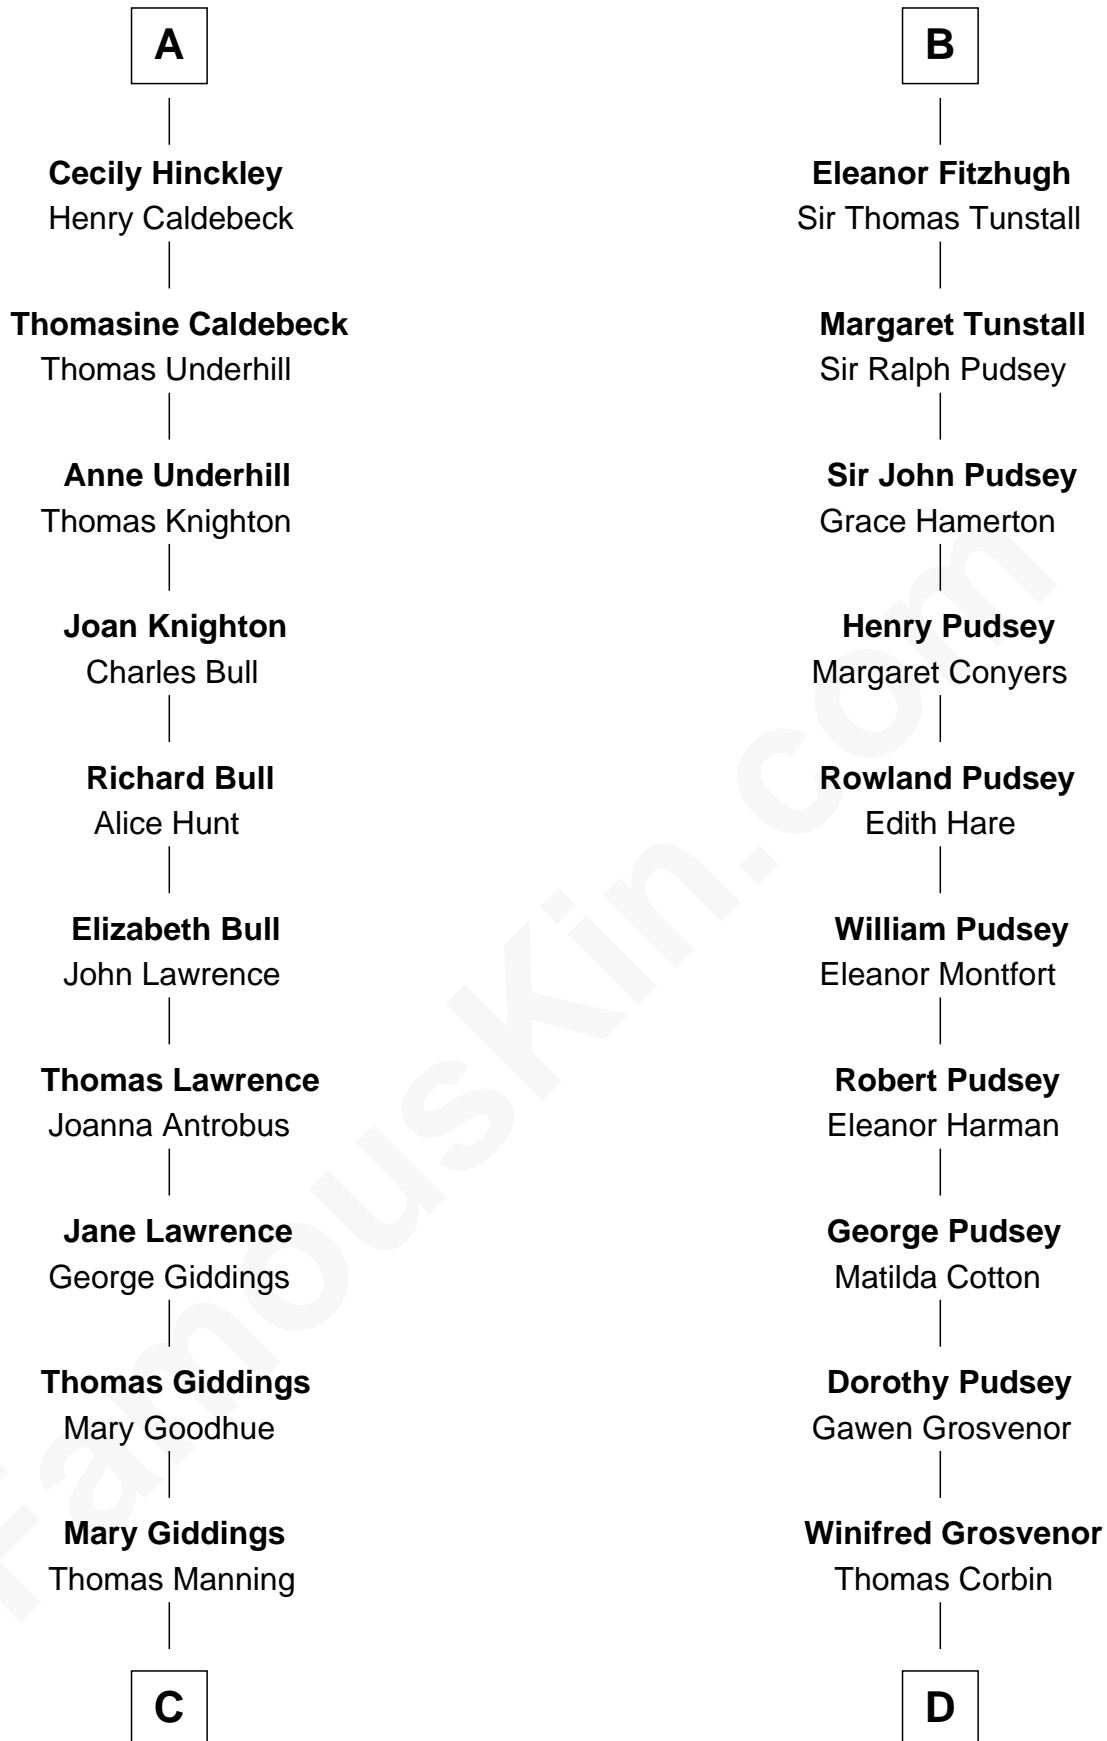

FamousKin.com Relationship Chart of

Nathaniel Hawthorne
Author of The Scarlet Letter

20th cousin 1 time removed of

Henry Lee III
9th Governor of Virginia

C

John Manning

Ruth Potter

Richard Manning

Miriam Lord

Elizabeth Clarke Manning

Nathaniel Hawthorne

Nathaniel Hawthorne

Author of [The Scarlet Letter](#)

D

Henry Corbin

Alice Eltonhead