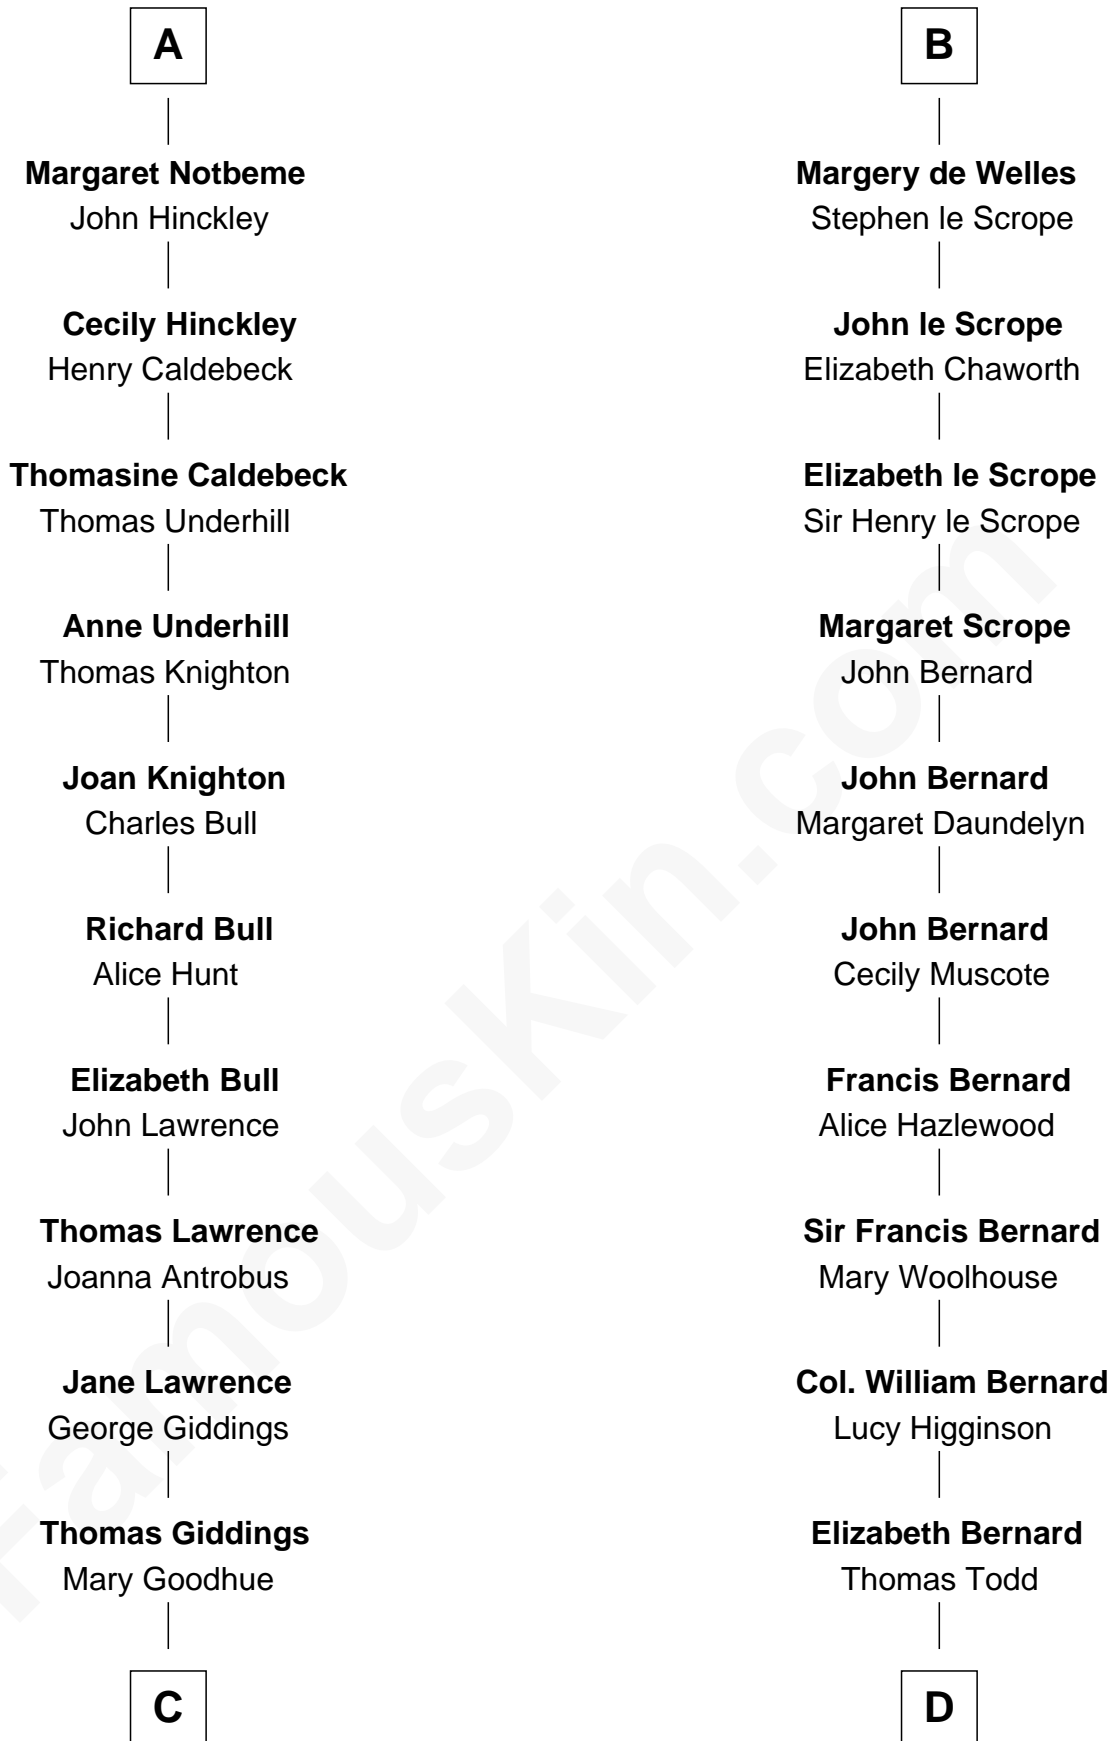

FamousKin.com Relationship Chart of

Nathaniel Hawthorne
Author of The Scarlet Letter

21st cousin of

General Robert E. Lee
Confederate Army - U.S. Civil War

Robert Fitzrichard
Maud de St. Liz

C

Mary Giddings
Thomas Manning

John Manning
Ruth Potter

Richard Manning
Miriam Lord

Elizabeth Clarke Manning
Nathaniel Hawthorne

Nathaniel Hawthorne
Author of [The Scarlet Letter](#)

D

Elizabeth Todd
Augustine Moore

Col. Bernard Moore
Anne Catherine Spotswood