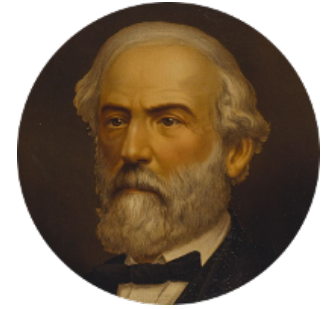

FamousKin.com Relationship Chart of

Nathaniel Hawthorne
Author of The Scarlet Letter

21st cousin of

General Robert E. Lee
Confederate Army - U.S. Civil War

Robert Fitzrichard
Maud de St. Liz

C

Mary Giddings
Thomas Manning

John Manning
Ruth Potter

Richard Manning
Miriam Lord

Elizabeth Clarke Manning
Nathaniel Hawthorne

Nathaniel Hawthorne
Author of [The Scarlet Letter](#)

D

Elizabeth Todd
Augustine Moore

Col. Bernard Moore
Anne Catherine Spotswood