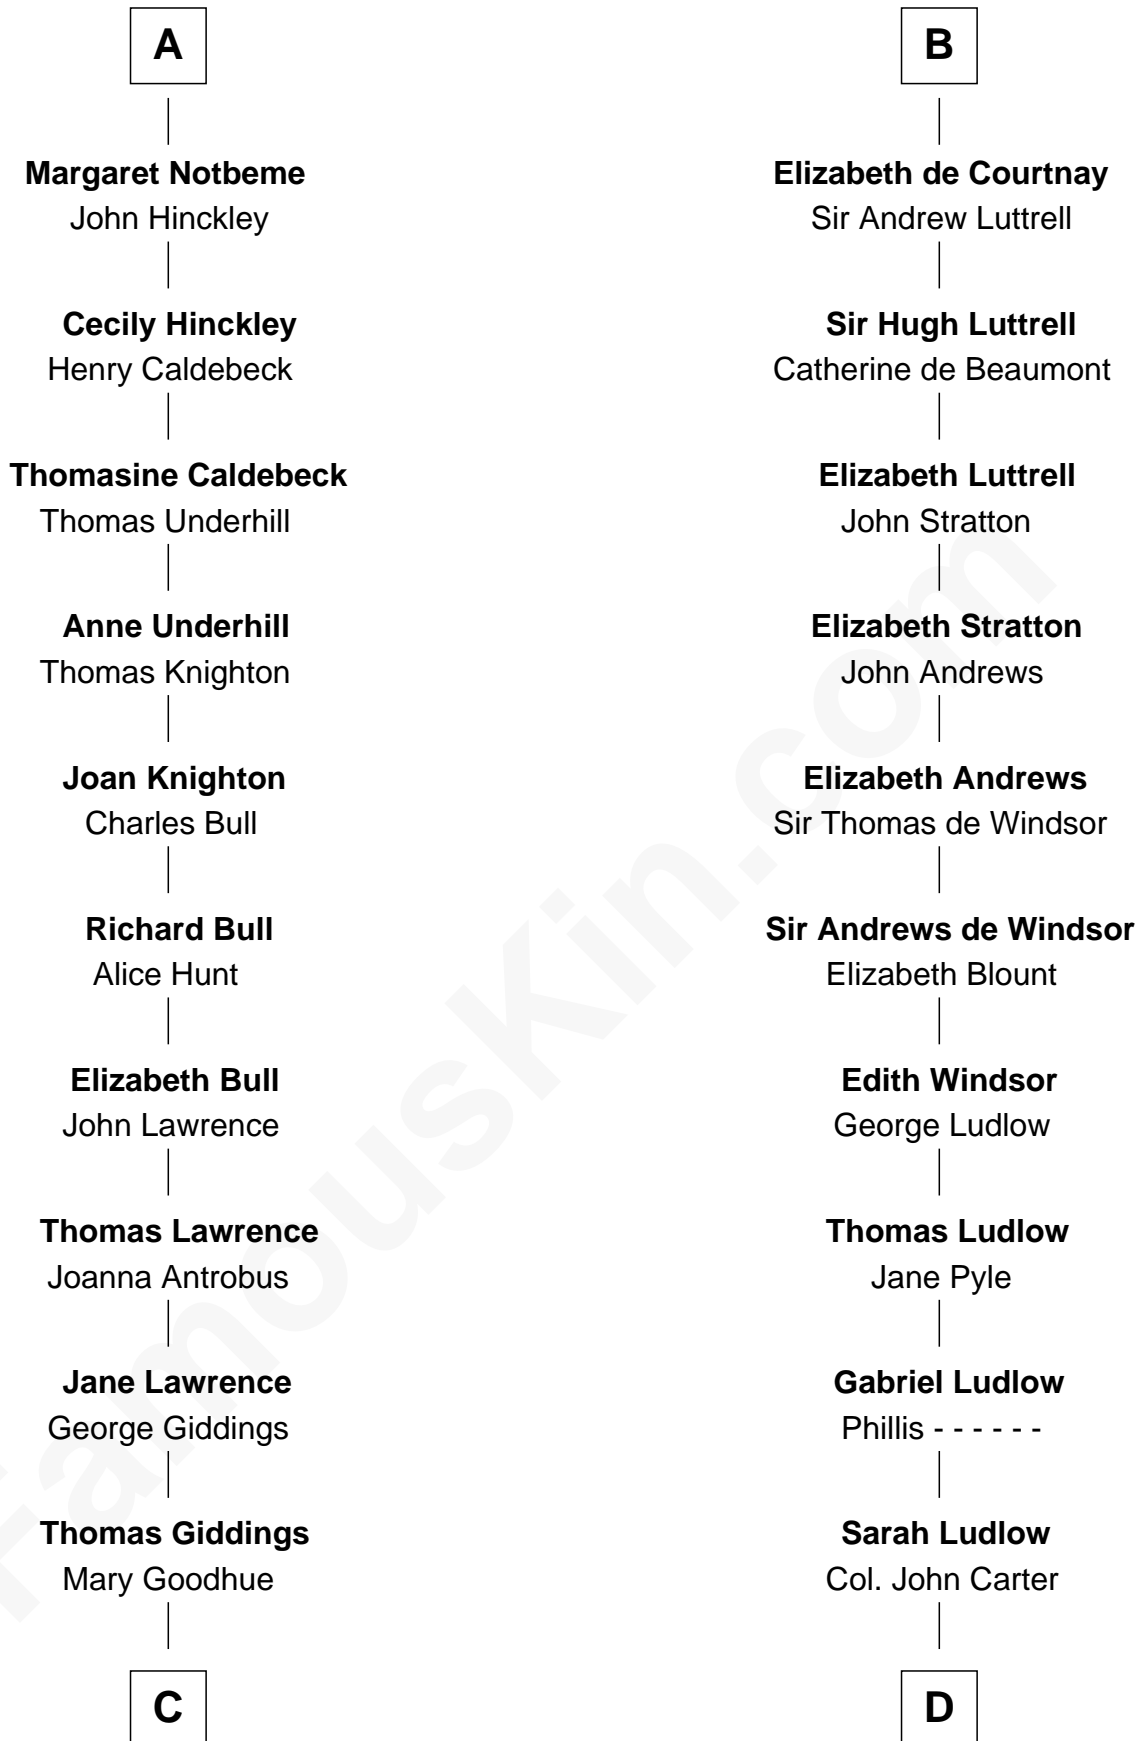

FamousKin.com Relationship Chart of

Nathaniel Hawthorne
Author of The Scarlet Letter

21st cousin of

General Robert E. Lee
Confederate Army - U.S. Civil War

C

Mary Giddings
Thomas Manning

John Manning
Ruth Potter

Richard Manning
Miriam Lord

Elizabeth Clarke Manning
Nathaniel Hawthorne

Nathaniel Hawthorne
Author of The Scarlet Letter

D

Col. Robert Carter
Judith Armistead

John Carter
Elizabeth Hill

Charles Carter
Anne Butler Moore