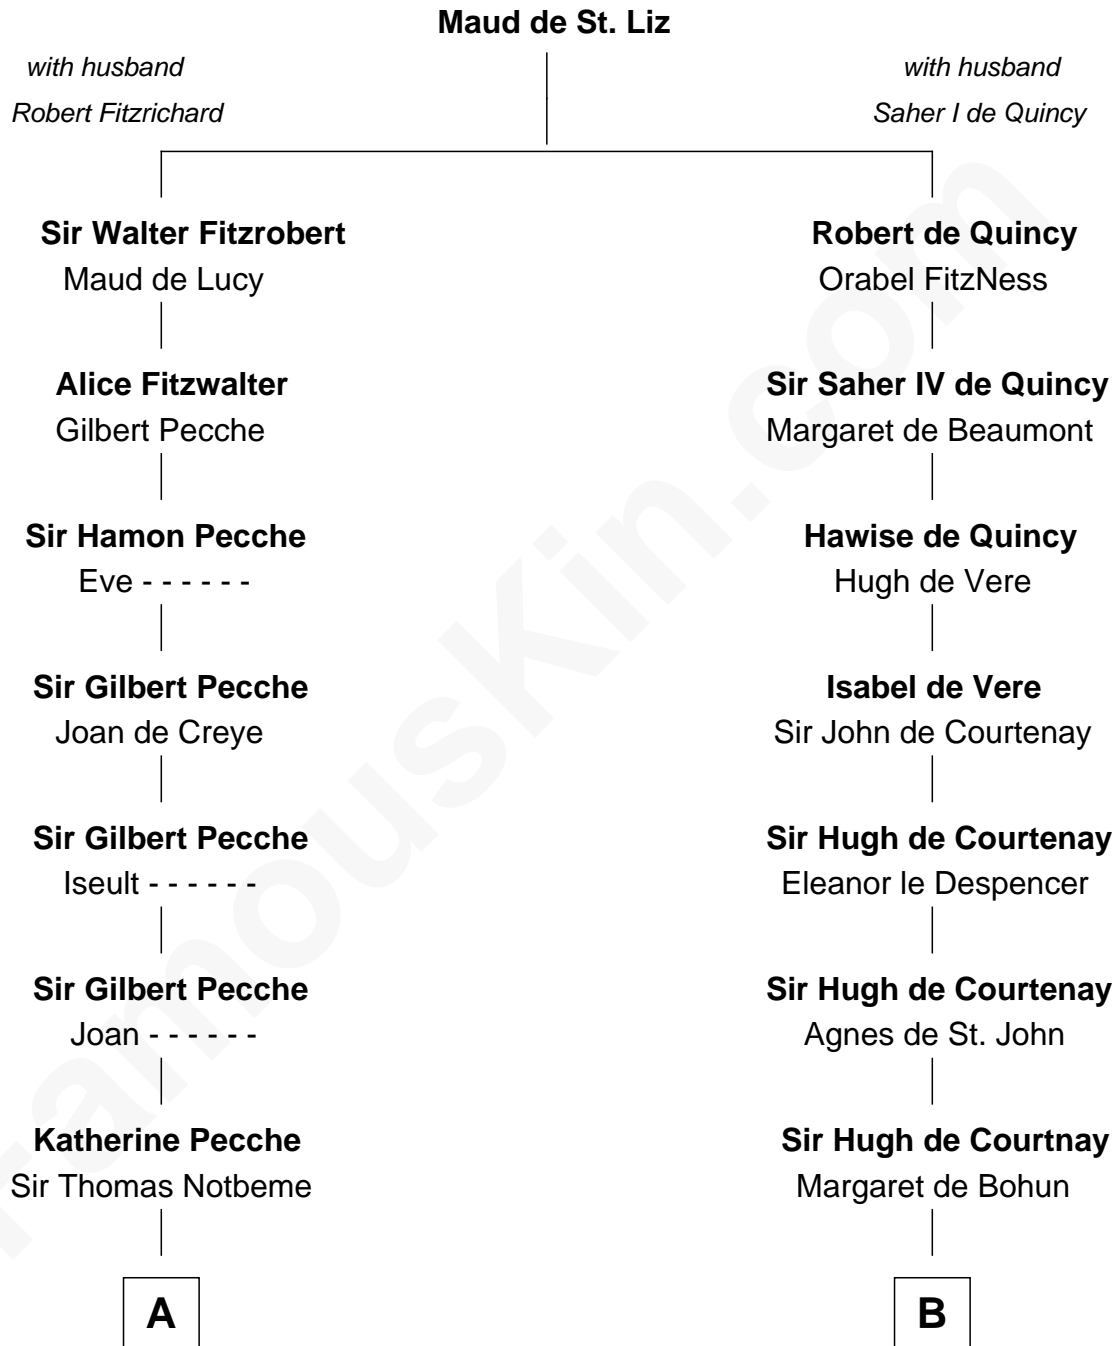

FamousKin.com Relationship Chart of

Nathaniel Hawthorne
Author of The Scarlet Letter

21st cousin of

General Robert E. Lee
Confederate Army - U.S. Civil War

C

Mary Giddings
Thomas Manning

John Manning
Ruth Potter

Richard Manning
Miriam Lord

Elizabeth Clarke Manning
Nathaniel Hawthorne

Nathaniel Hawthorne
Author of The Scarlet Letter

D

Col. Robert Carter
Judith Armistead

John Carter
Elizabeth Hill

Charles Carter
Anne Butler Moore