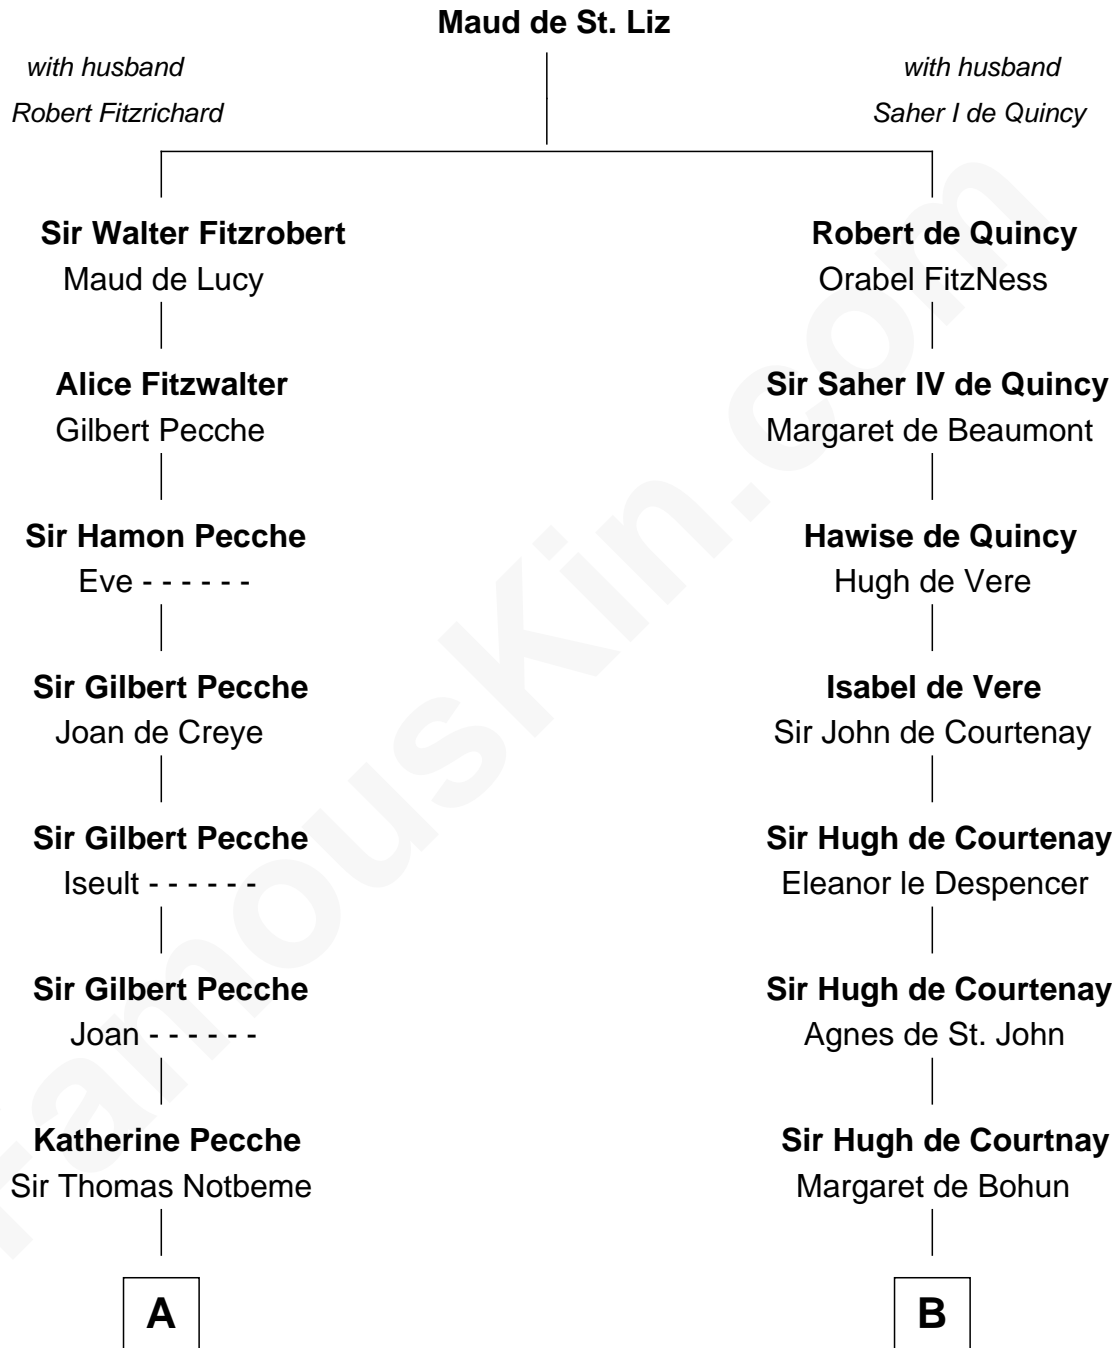

FamousKin.com

Relationship Chart of

Nathaniel Hawthorne

Author of *The Scarlet Letter*

15th cousin 6 times removed of

Percival Lowell

(c1570 - c1666) Great Migration Immigrant 1639

C

—
Mary Giddings
Thomas Manning

—
John Manning
Ruth Potter

—
Richard Manning
Miriam Lord

—
Elizabeth Clarke Manning
Nathaniel Hathorne

—
Nathaniel Hawthorne
Author of [The Scarlet Letter](#)

FamousKin.com