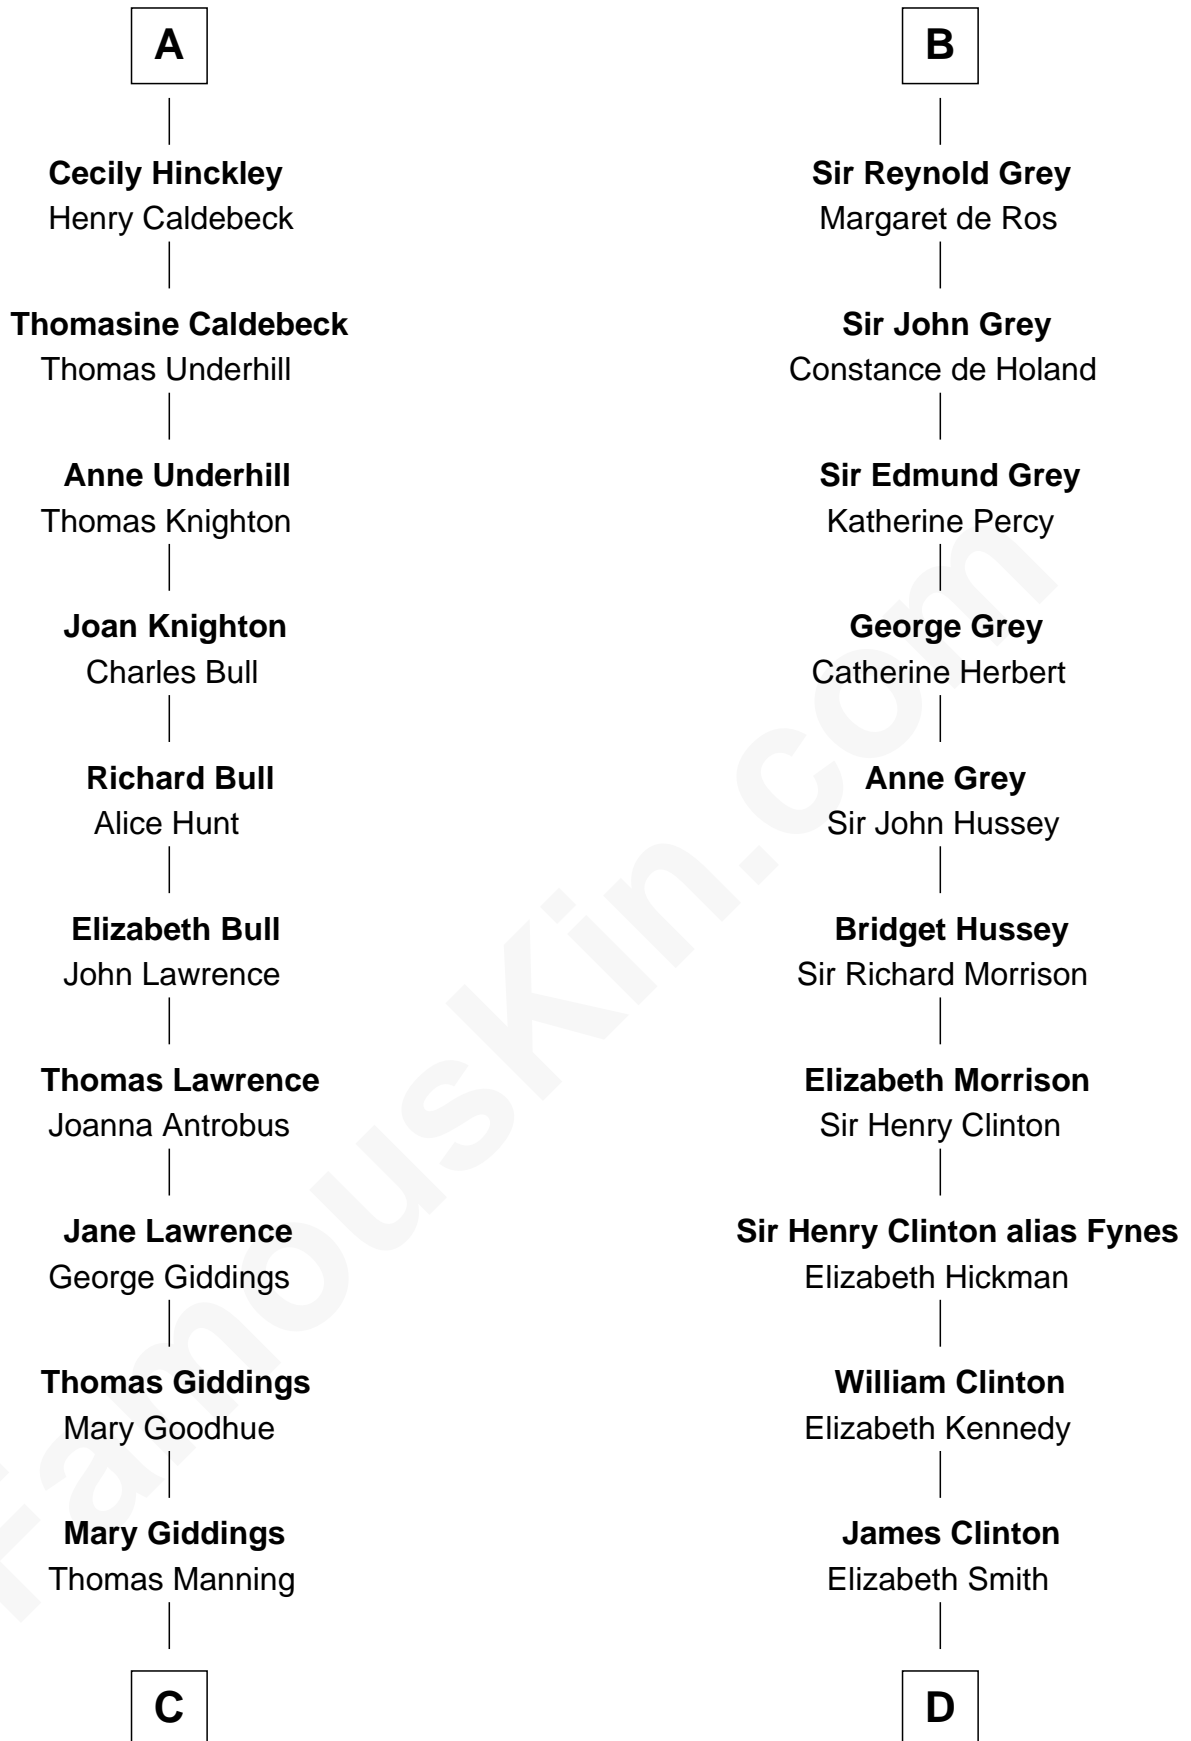

## Relationship Chart of

### Nathaniel Hawthorne

*Author of The Scarlet Letter*

18th cousin 2 times removed of

**George Clinton**  
*4th U.S. Vice President*

**C**

**John Manning**  
Ruth Potter

**Richard Manning**  
Miriam Lord

**Elizabeth Clarke Manning**  
Nathaniel Hawthorne

**Nathaniel Hawthorne**  
*Author of [The Scarlet Letter](#)*

**D**

**Charles Clinton**  
Elizabeth Denniston

**George Clinton**  
*4th U.S. Vice President*

FamousKin.com