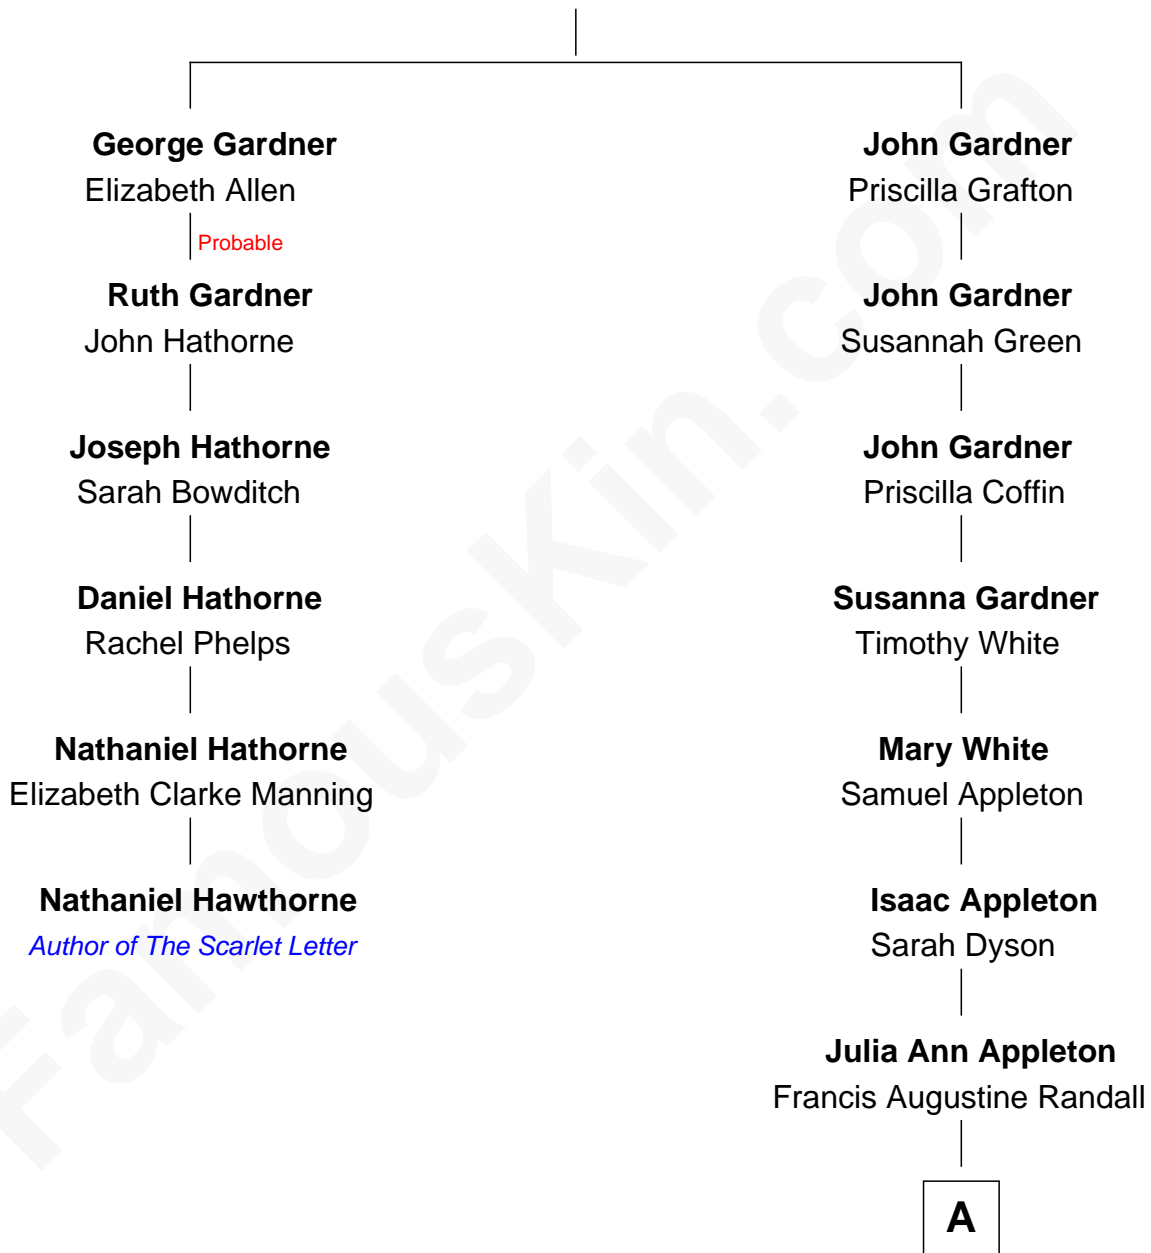

FamousKin.com

Relationship Chart of

Nathaniel Hawthorne

Author of The Scarlet Letter

5th cousin 6 times removed of

James Spader
TV and Movie Actor

Thomas Gardner

A

Julia M. Randall

William E. Fraser

Edward Abbott Fraser

Myrtle H. Brown

James Randall Fraser

Elizabeth Higginson Bowditch

Jean Fraser

Stoddard Greenwood Spader