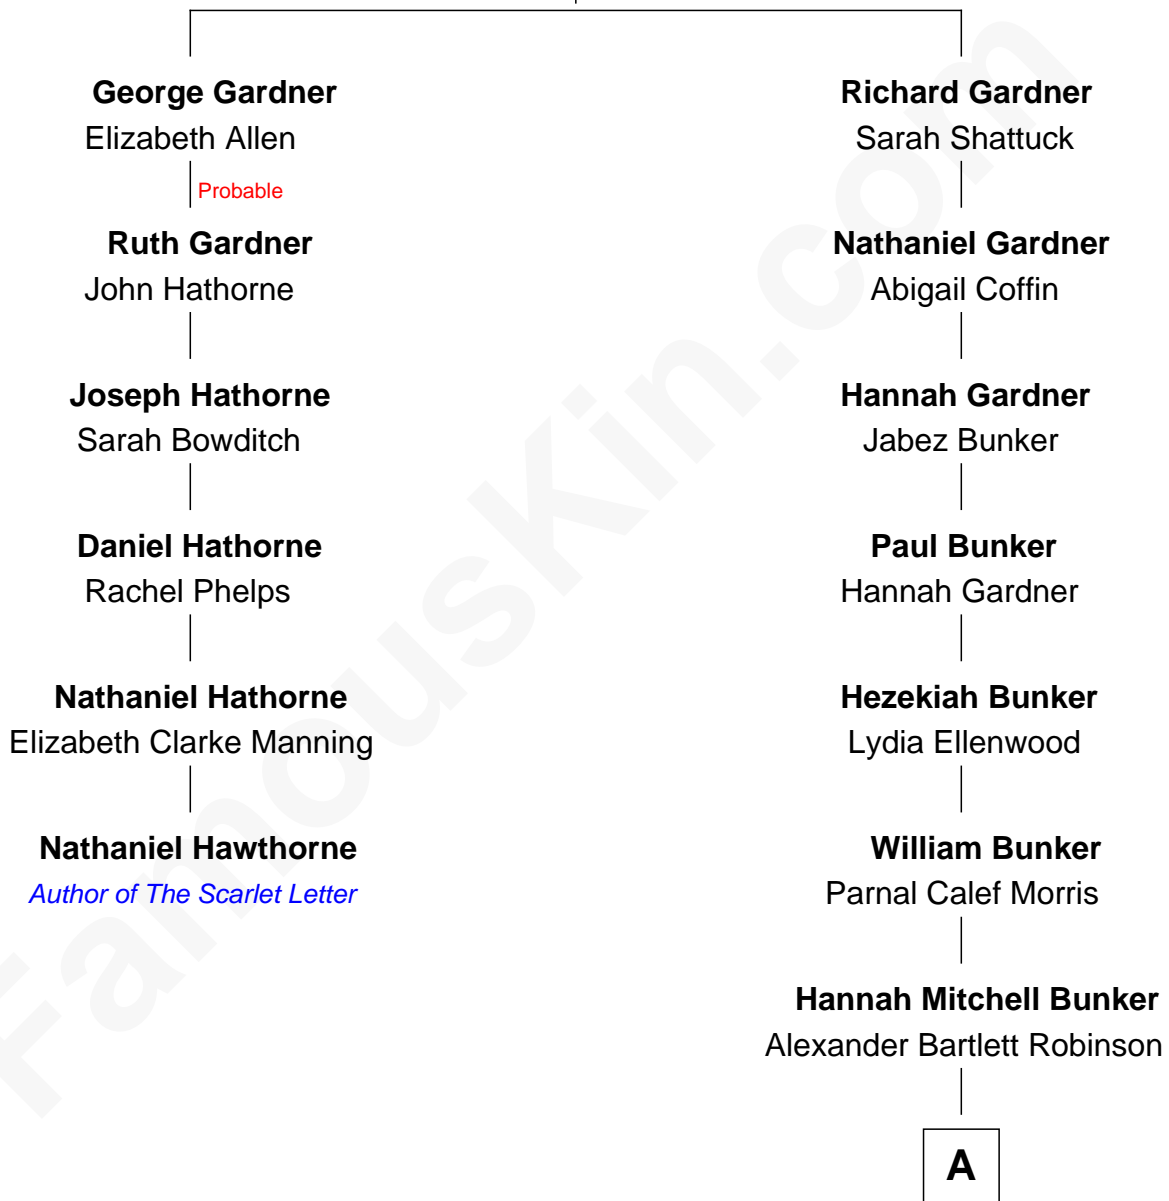

FamousKin.com

Relationship Chart of

Nathaniel Hawthorne

Author of *The Scarlet Letter*

5th cousin 5 times removed of

John Lithgow
Stage, TV, and Movie Actor

Thomas Gardner

A

—
Edwin B. Robinson
Melvina Amanda Knowles

—
Ina Berenice Robinson
Arthur Washington Lithgow

—
Arthur Washington Lithgow
Sarah Jane Price

—
John Lithgow
Stage, TV, and Movie Actor