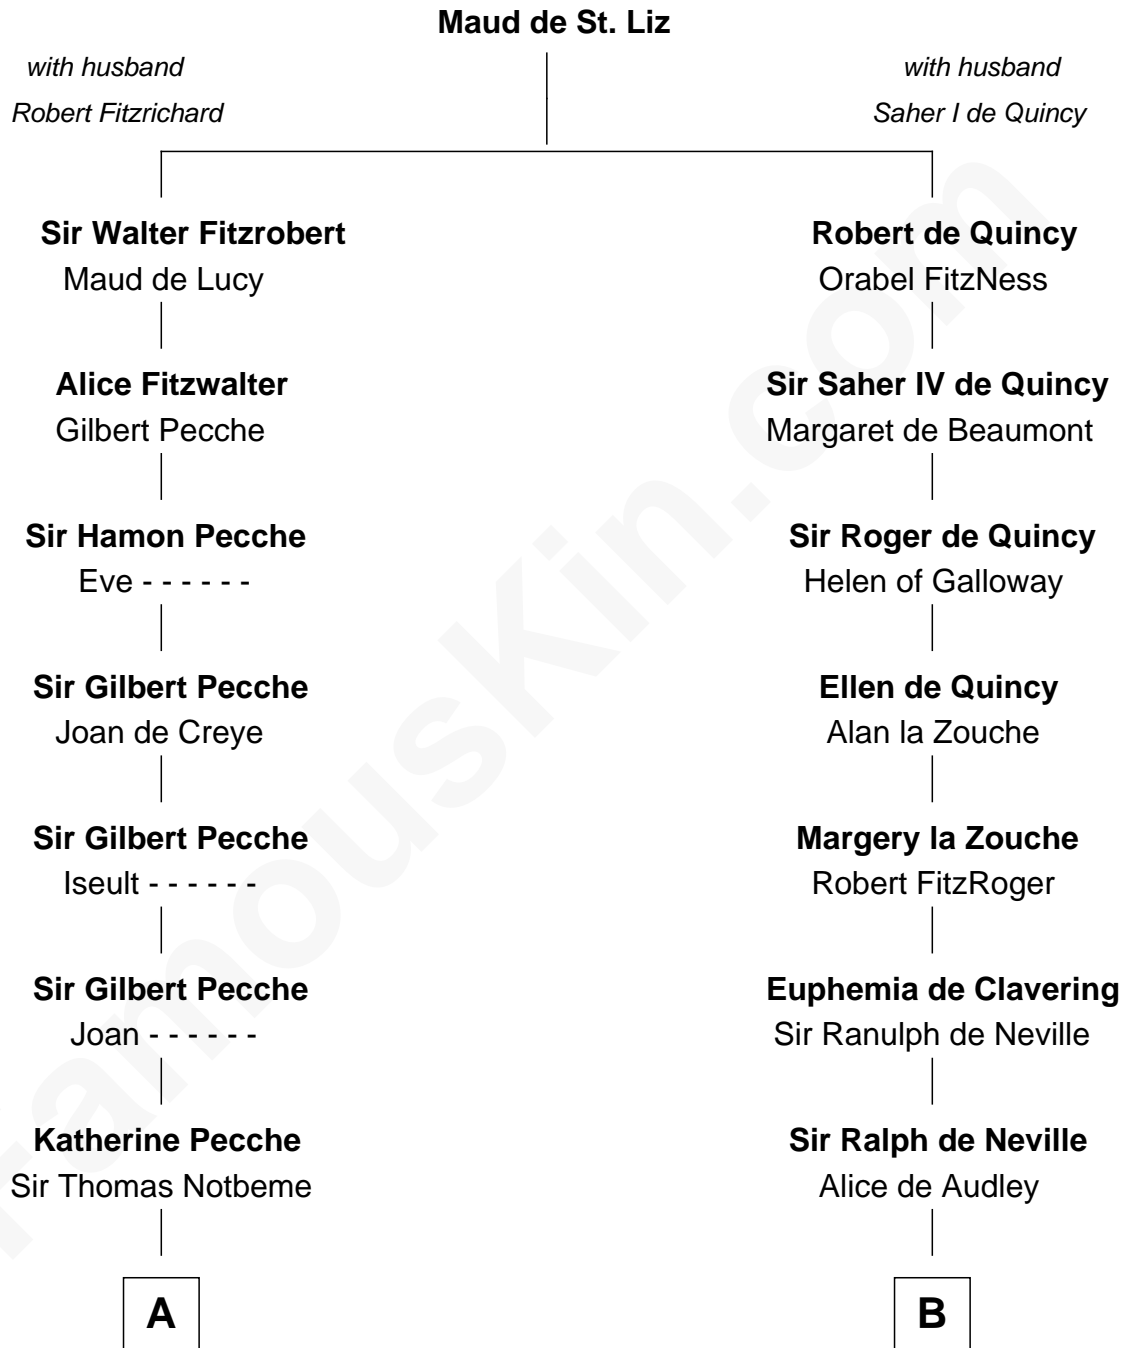

## Relationship Chart of

### Nathaniel Hawthorne

Author of *The Scarlet Letter*

20th cousin 1 time removed of

### Thomas Jefferson

3rd U.S. President and Signer of the Declaration of Independence

**C**

**Mary Giddings**  
Thomas Manning

**John Manning**  
Ruth Potter

**Richard Manning**  
Miriam Lord

**Elizabeth Clarke Manning**  
Nathaniel Hawthorne