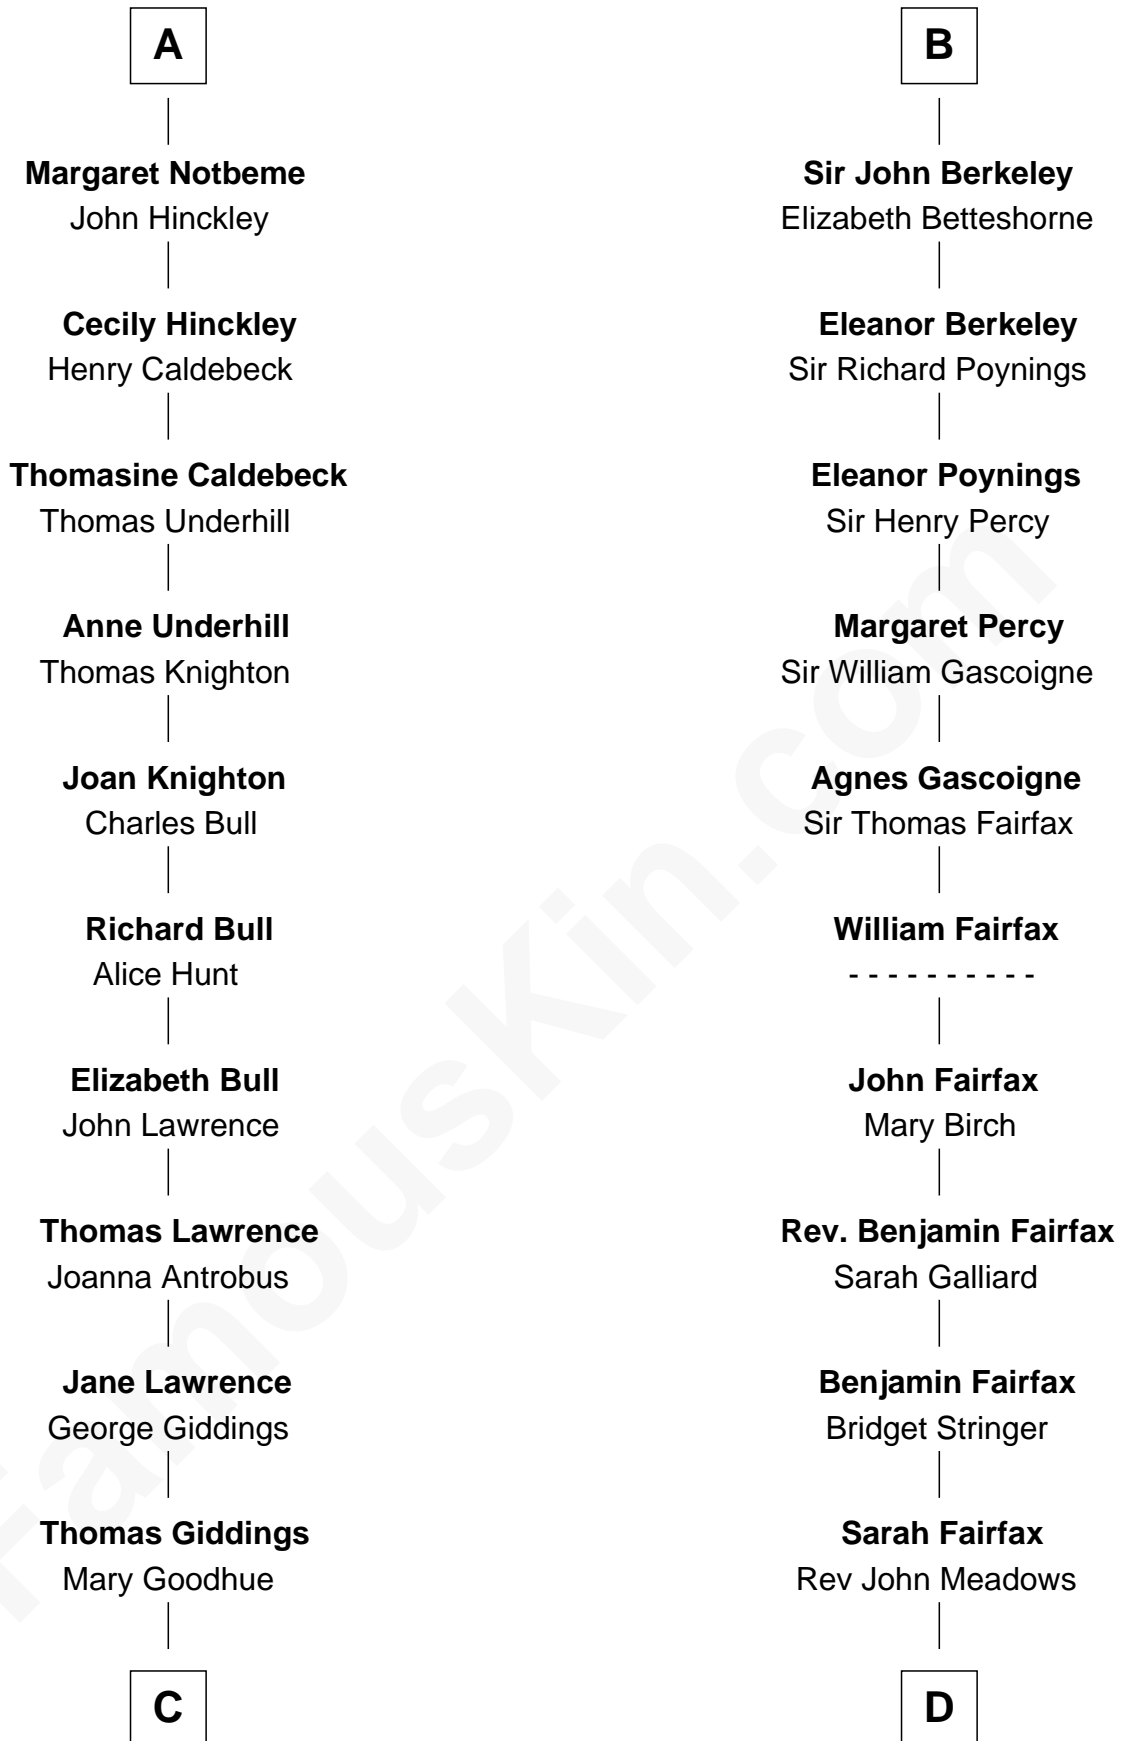

FamousKin.com Relationship Chart of

Nathaniel Hawthorne

Author of The Scarlet Letter

20th cousin 1 time removed of

Harriet Martineau

Author of The Hour and the Man

C

Mary Giddings
Thomas Manning

John Manning
Ruth Potter

Richard Manning
Miriam Lord

Elizabeth Clarke Manning
Nathaniel Hawthorne

Nathaniel Hawthorne
Author of [The Scarlet Letter](#)

D

Philip Meadows
Margaret Hall

Sarah Meadows
Dr. David Martineau