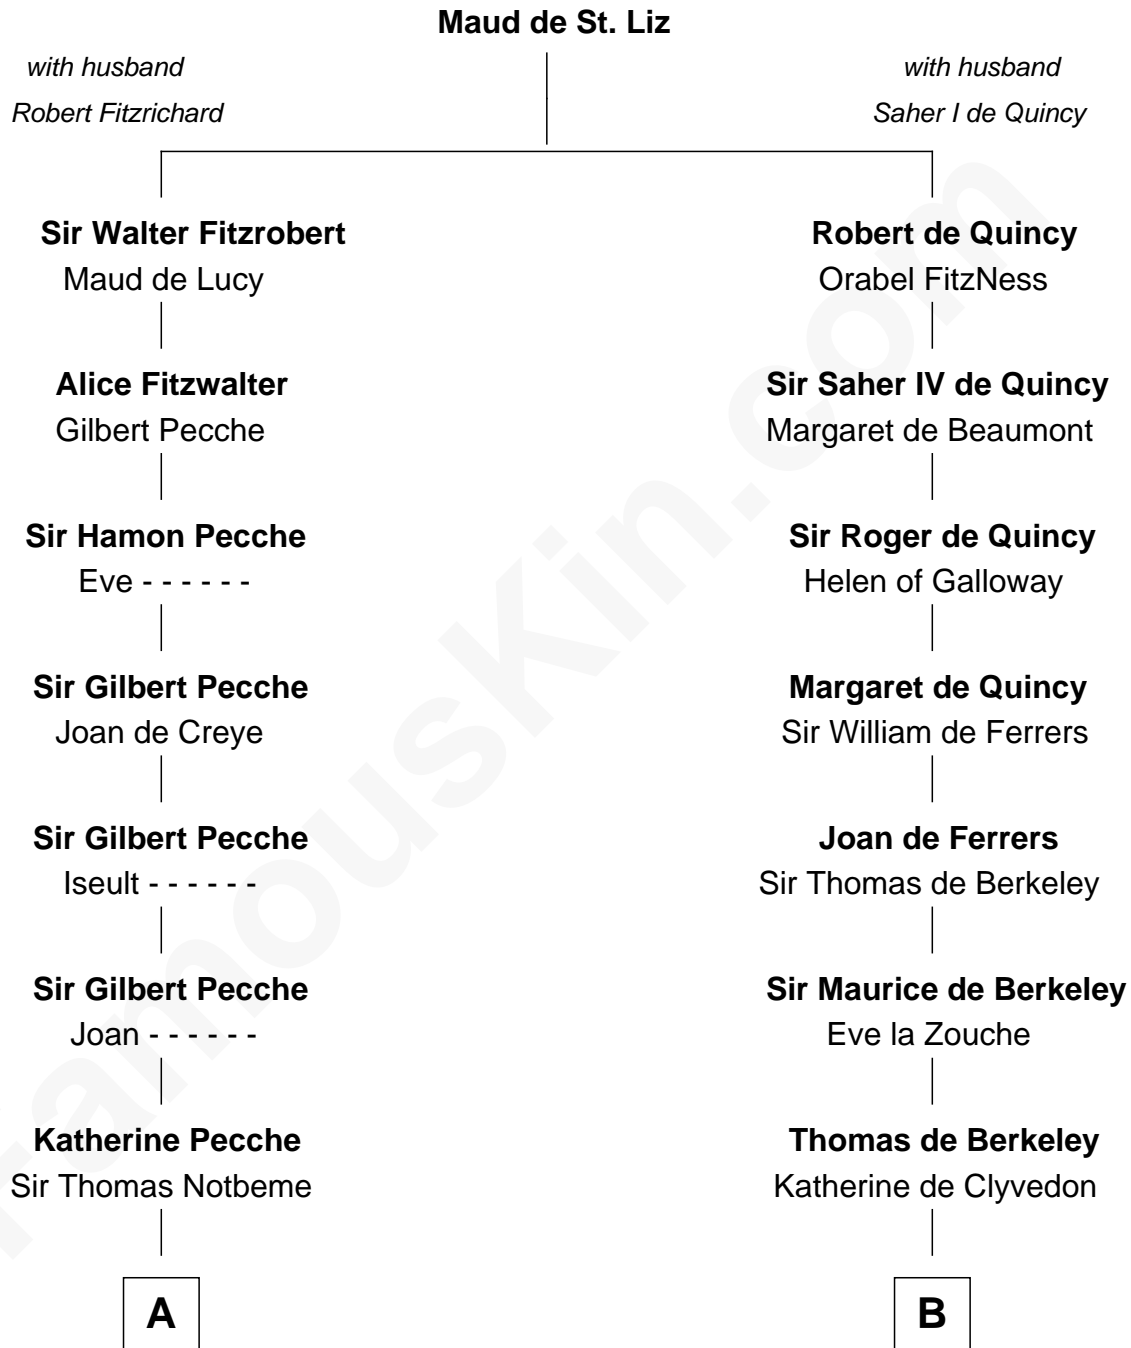

FamousKin.com Relationship Chart of

Nathaniel Hawthorne

Author of The Scarlet Letter

20th cousin 1 time removed of

Harriet Martineau

Author of The Hour and the Man

C

Mary Giddings
Thomas Manning