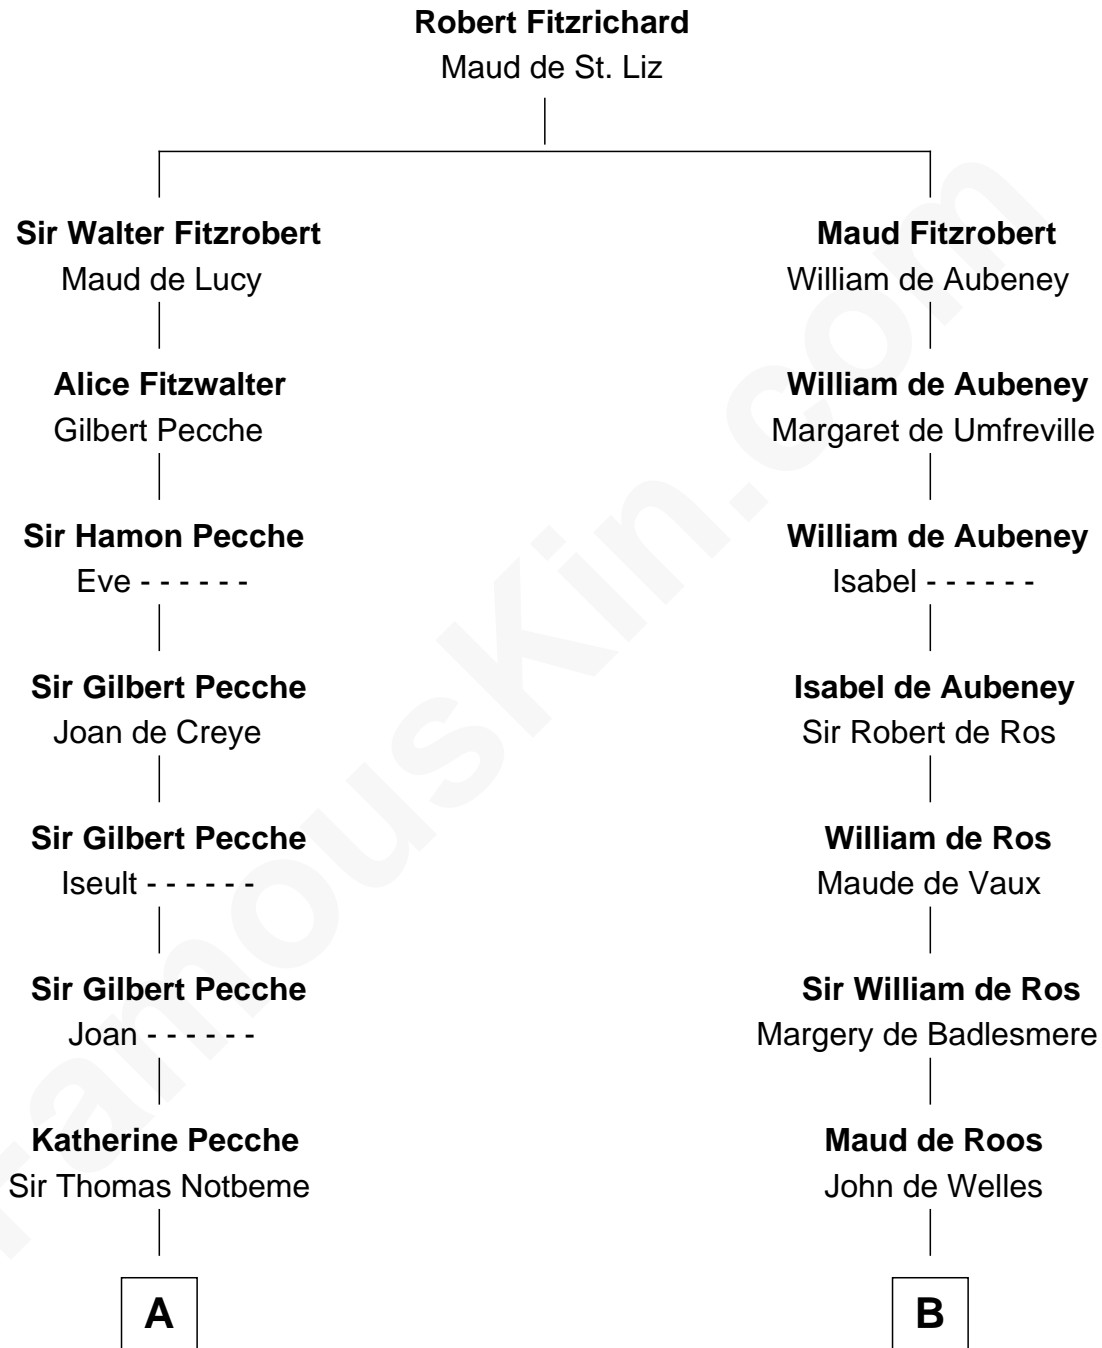

FamousKin.com
Relationship Chart of
Nathaniel Hawthorne
Author of The Scarlet Letter

19th cousin 2 times removed of

Richard Henry Lee
Signer of the Declaration of Independence

C

Mary Giddings
Thomas Manning

John Manning
Ruth Potter

Richard Manning
Miriam Lord

Elizabeth Clarke Manning
Nathaniel Hawthorne

Nathaniel Hawthorne
Author of [The Scarlet Letter](#)

D

Hannah Harrison
Philip Ludwell

Hannah Ludwell
Gov. Thomas Lee