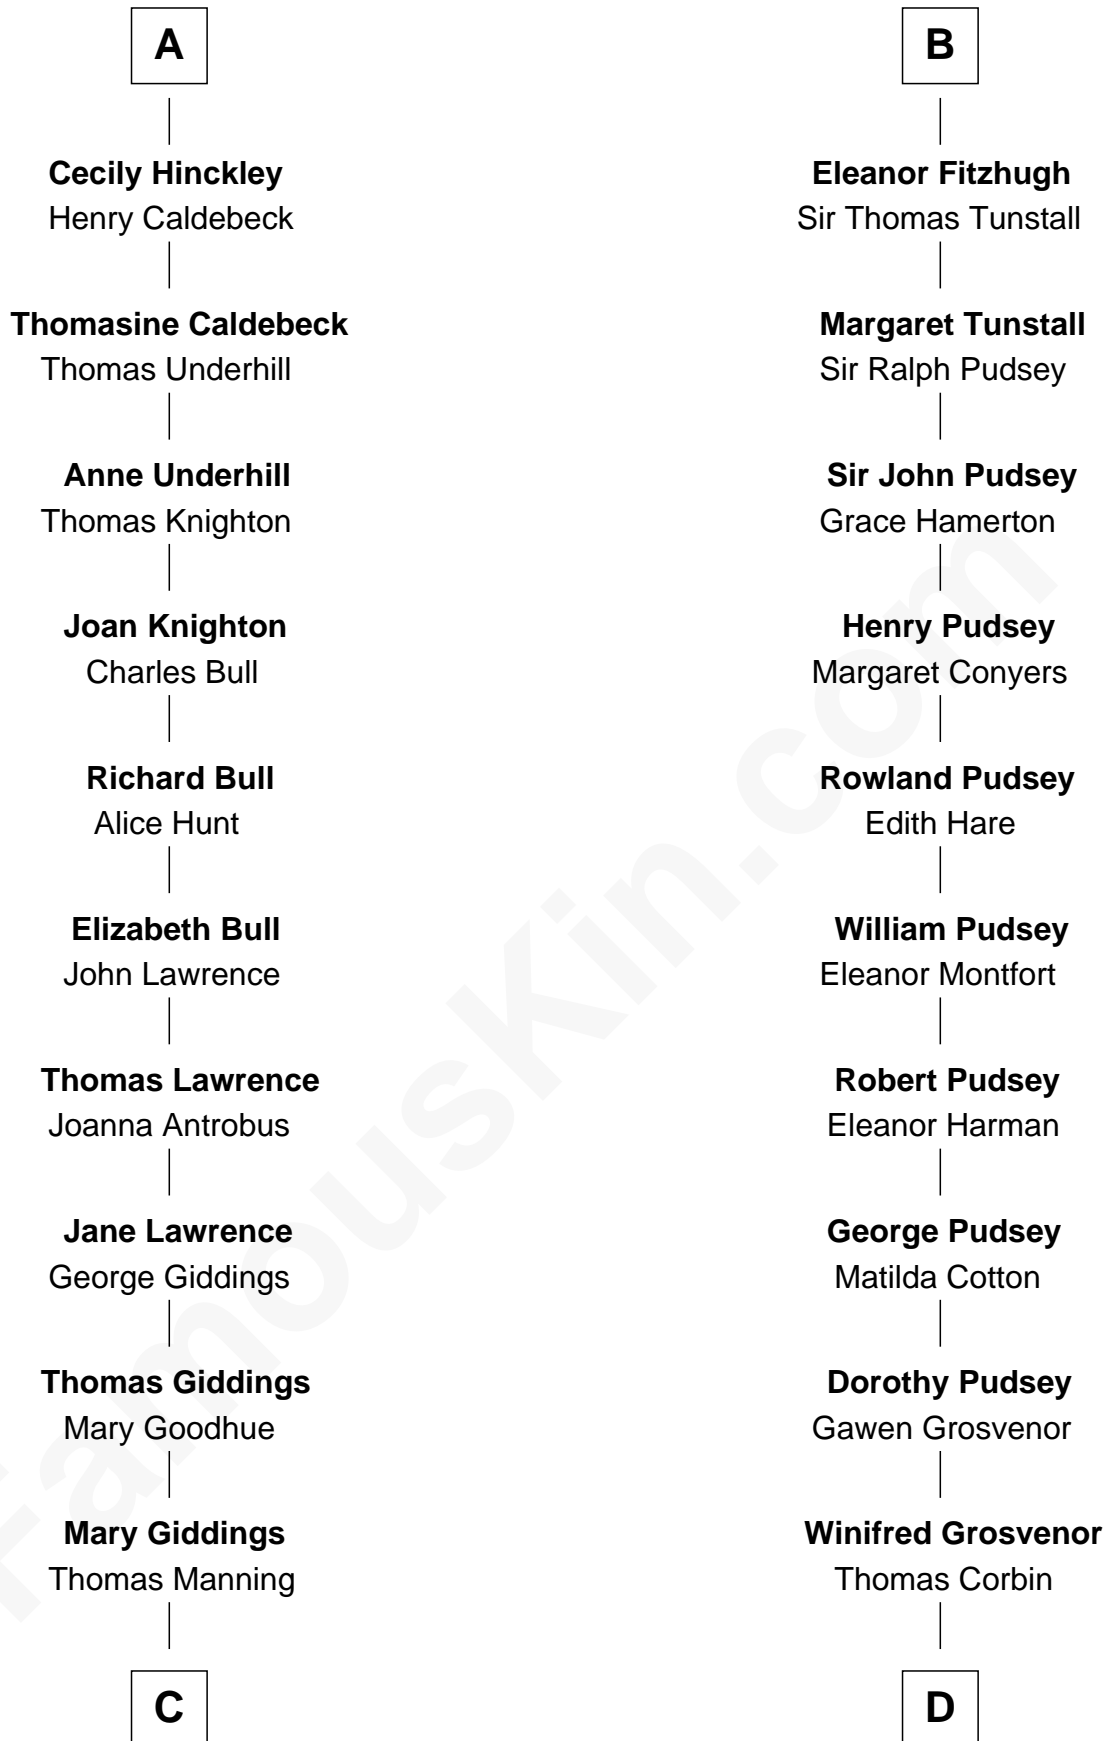

FamousKin.com Relationship Chart of

Nathaniel Hawthorne
Author of The Scarlet Letter

20th cousin of

Richard Henry Lee
Signer of the Declaration of Independence

C

John Manning

Ruth Potter

Richard Manning

Miriam Lord

Elizabeth Clarke Manning

Nathaniel Hawthorne

Nathaniel Hawthorne

Author of [The Scarlet Letter](#)

D

Henry Corbin

Alice Eltonhead