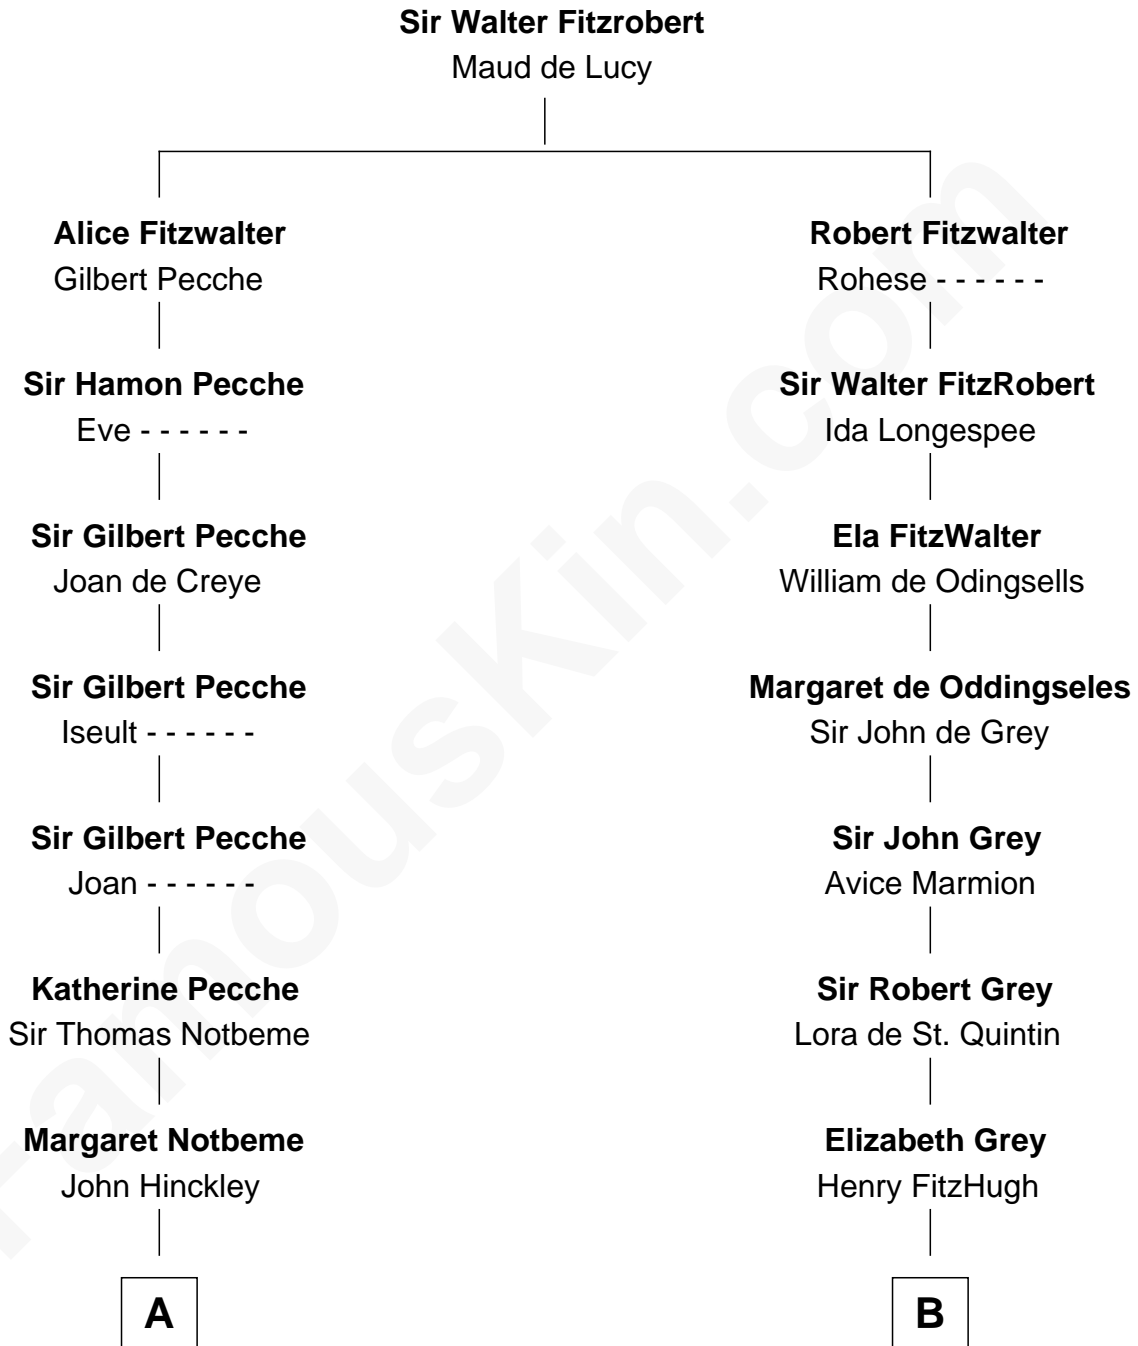

FamousKin.com Relationship Chart of

Nathaniel Hawthorne
Author of The Scarlet Letter

20th cousin of

Richard Henry Lee
Signer of the Declaration of Independence

C

John Manning

Ruth Potter

Richard Manning

Miriam Lord

Elizabeth Clarke Manning

Nathaniel Hawthorne

Nathaniel Hawthorne

Author of [The Scarlet Letter](#)

D

Henry Corbin

Alice Eltonhead