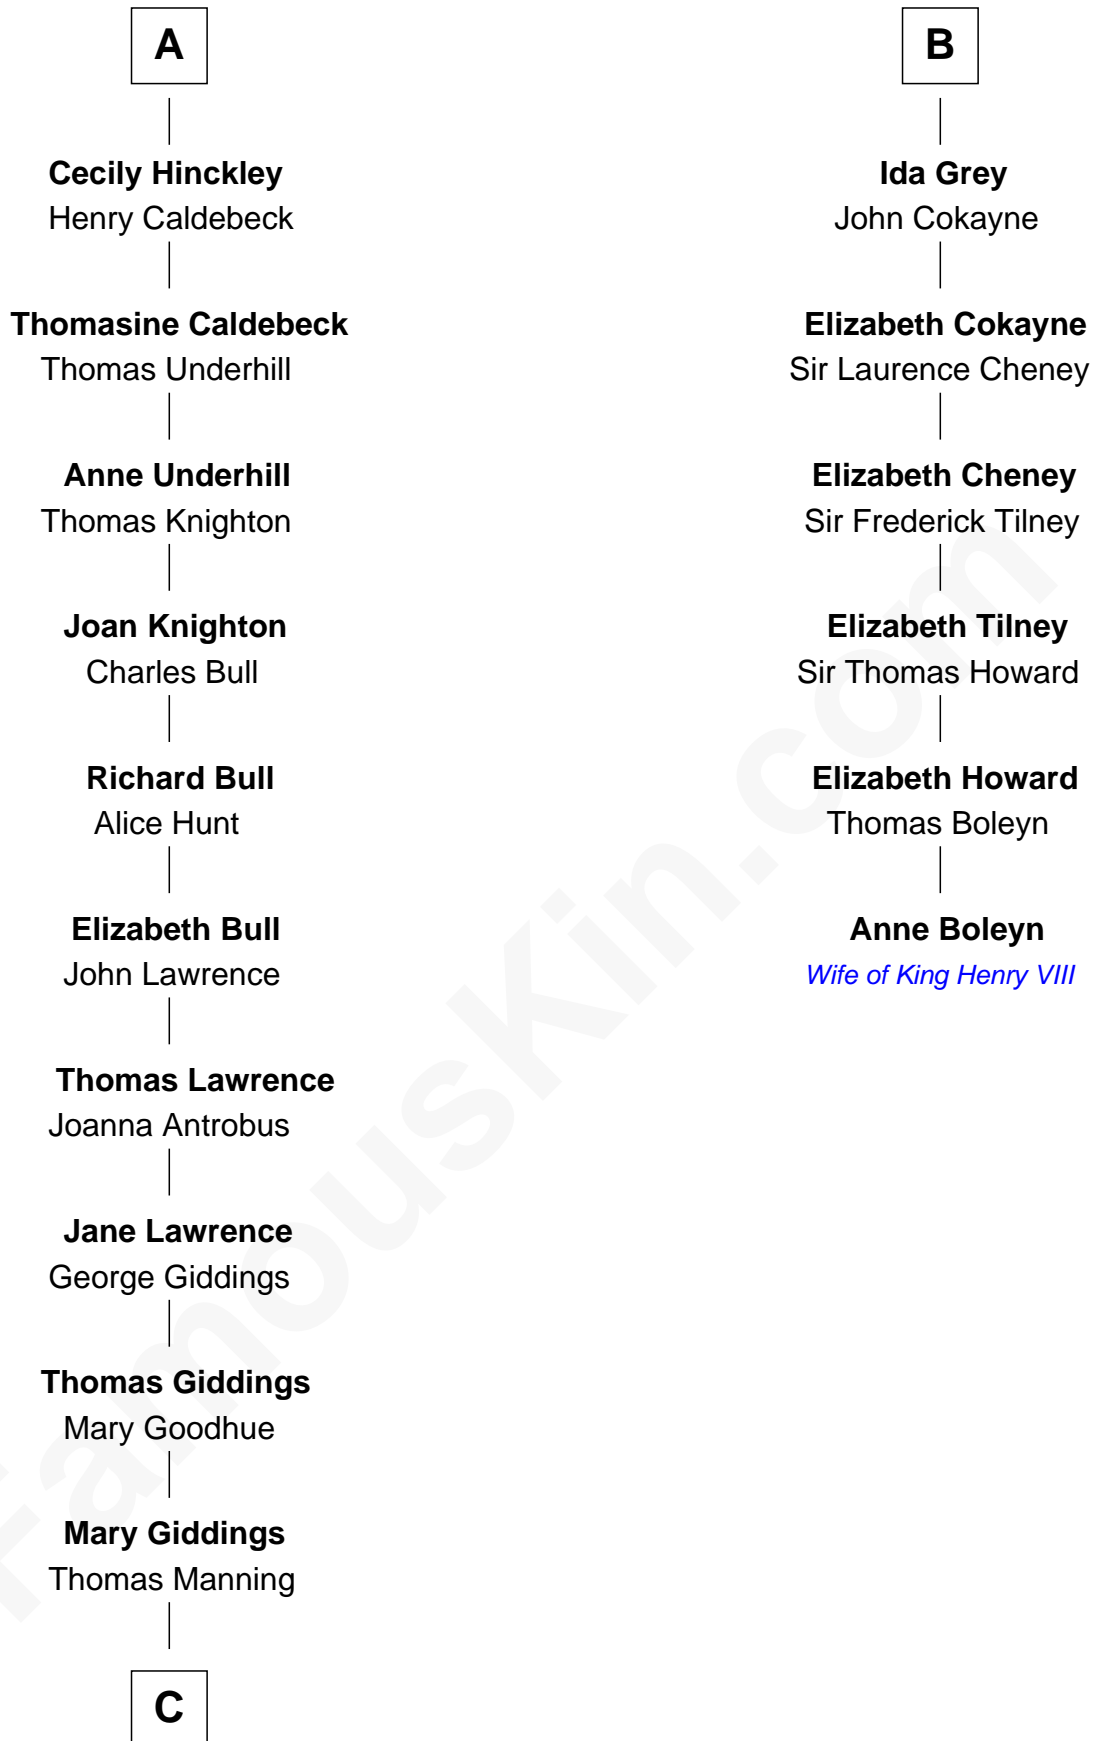

## Relationship Chart of

### Nathaniel Hawthorne

Author of *The Scarlet Letter*

12th cousin 8 times removed of

**Anne Boleyn**  
2nd Wife of King Henry VIII

**C**

John Manning

Ruth Potter

Richard Manning

Miriam Lord

Elizabeth Clarke Manning

Nathaniel Hawthorne

Nathaniel Hawthorne

*Author of [The Scarlet Letter](#)*

FamousKin.com