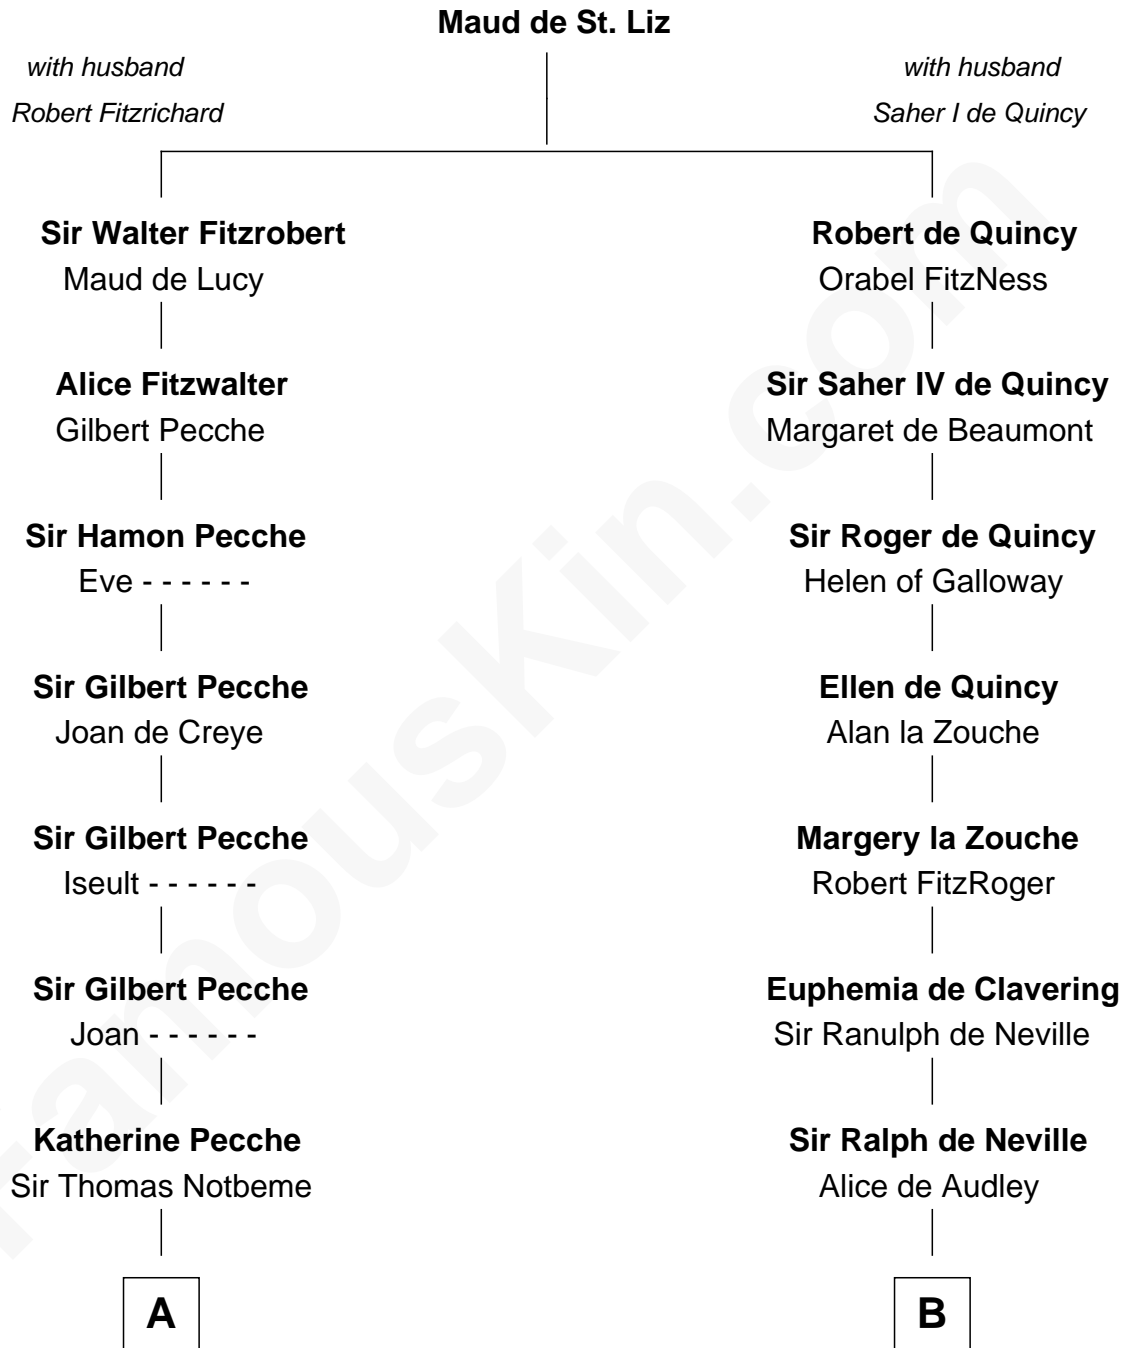

FamousKin.com

Relationship Chart of

Nathaniel Hawthorne

Author of *The Scarlet Letter*

12th cousin 9 times removed of

King Henry VIII

King of England

C

—
Mary Giddings
Thomas Manning

—
John Manning
Ruth Potter

—
Richard Manning
Miriam Lord

—
Elizabeth Clarke Manning
Nathaniel Hathorne

—
Nathaniel Hawthorne
Author of [The Scarlet Letter](#)