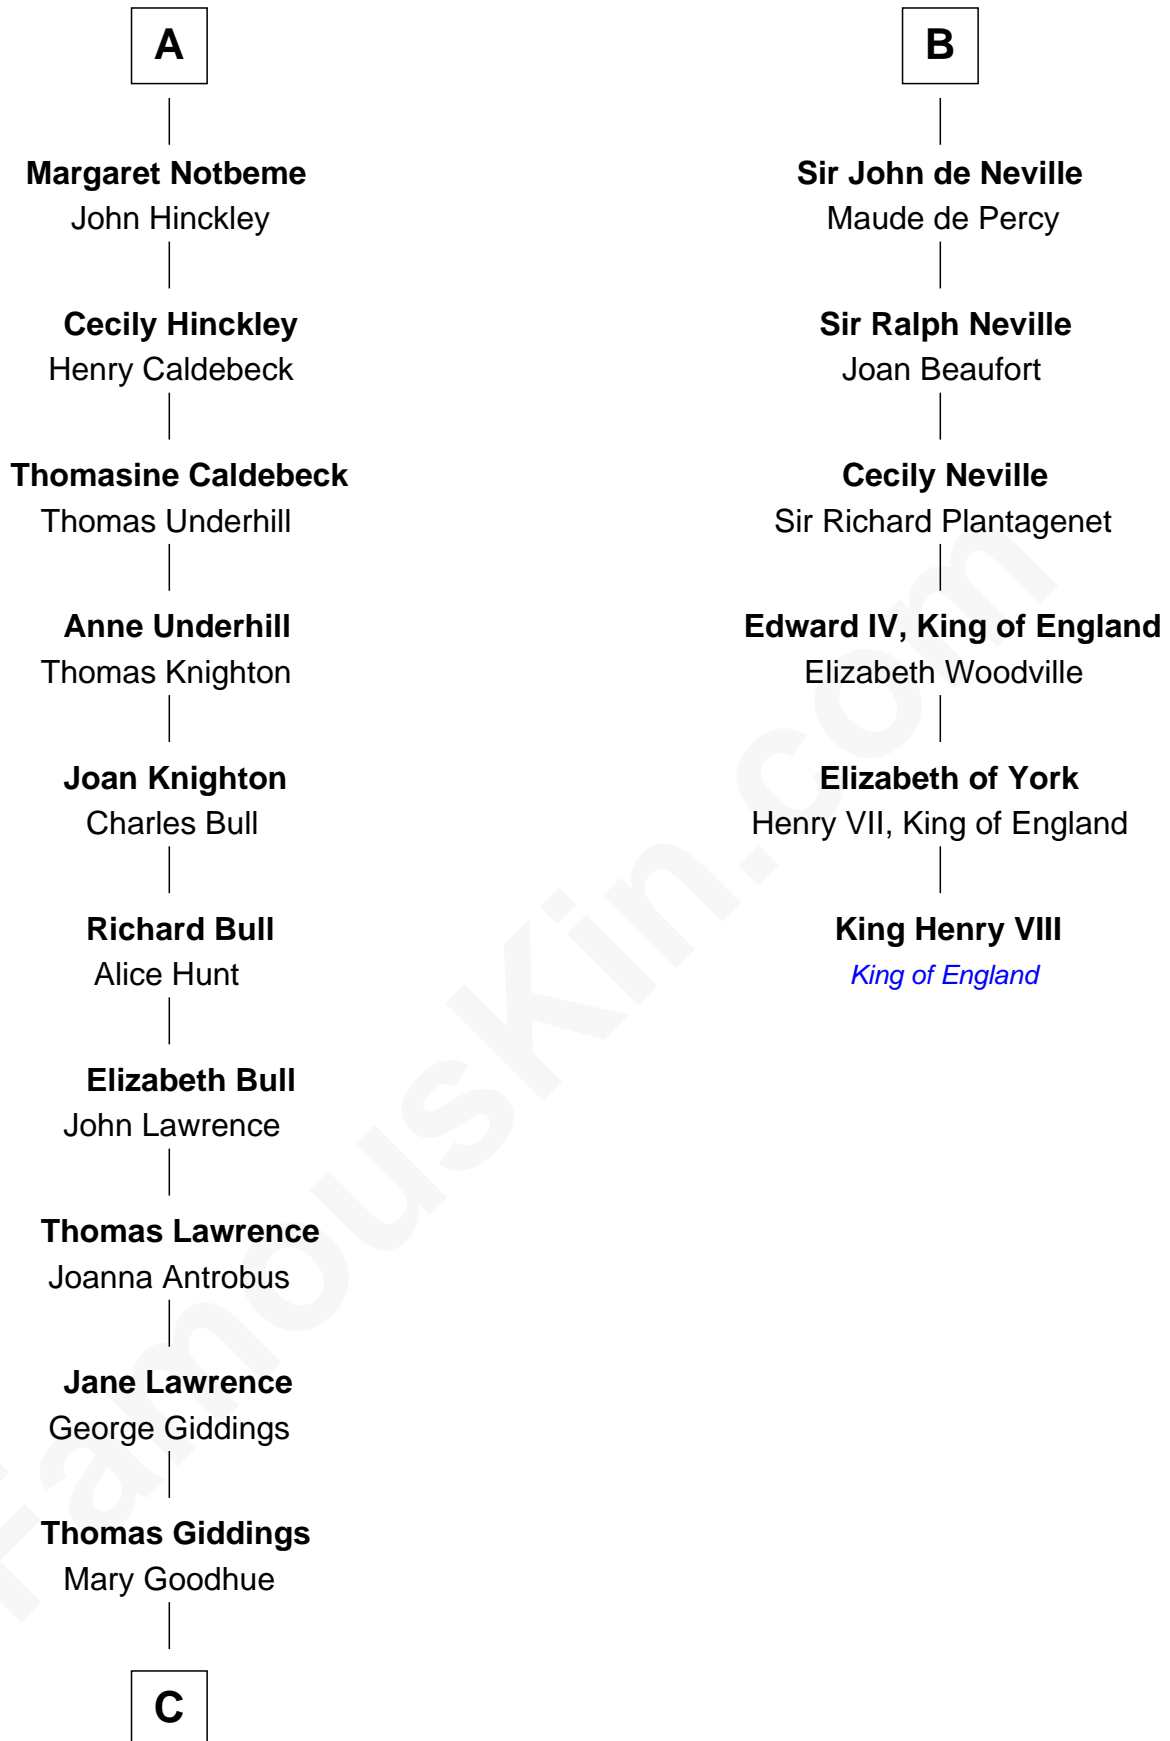

FamousKin.com

Relationship Chart of

Nathaniel Hawthorne

Author of *The Scarlet Letter*

12th cousin 9 times removed of

King Henry VIII

King of England

C

—
Mary Giddings
Thomas Manning

—
John Manning
Ruth Potter

—
Richard Manning
Miriam Lord

—
Elizabeth Clarke Manning
Nathaniel Hathorne

—
Nathaniel Hawthorne
Author of [The Scarlet Letter](#)