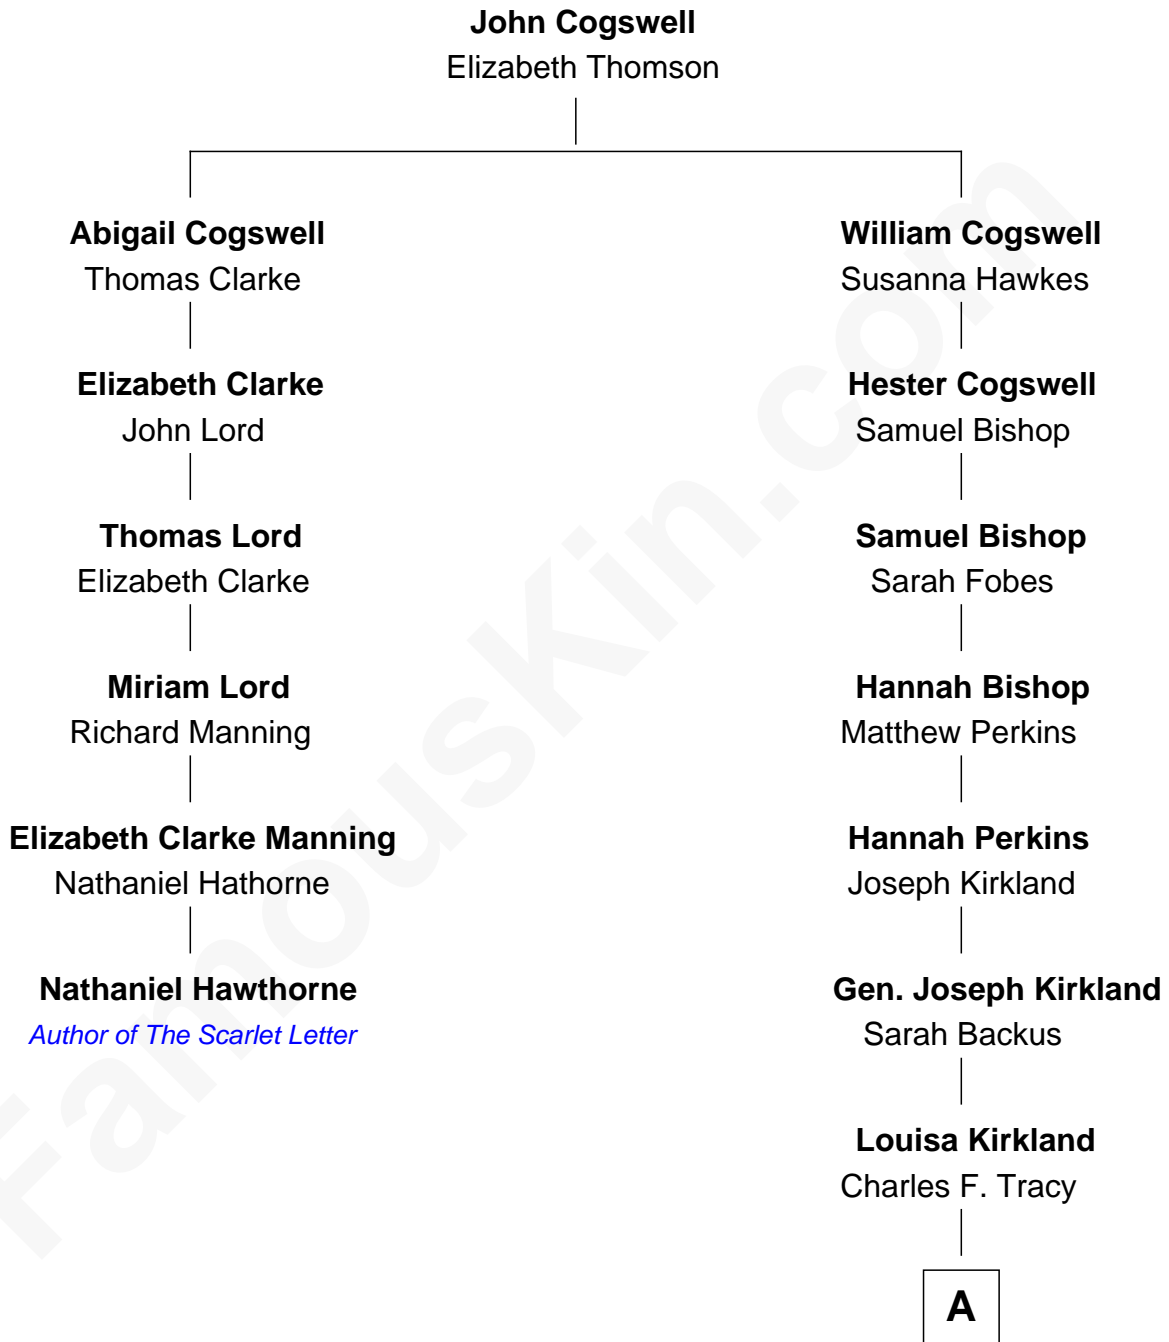

# FamousKin.com Relationship Chart of

**Nathaniel Hawthorne**  
*Author of The Scarlet Letter*

5th cousin 5 times removed of

**John Adams Morgan**  
*1952 Olympic Sailing Gold Medalist*

**A**

—  
**Frances Louisa Tracy**

John Pierpont Morgan

—  
**John Pierpont Morgan**

Jane Norton Grew

—  
**Henry Sturgis Morgan**

Catherine Frances Lovering Adams

—  
**John Adams Morgan**

*Olympic Gold Medalist*