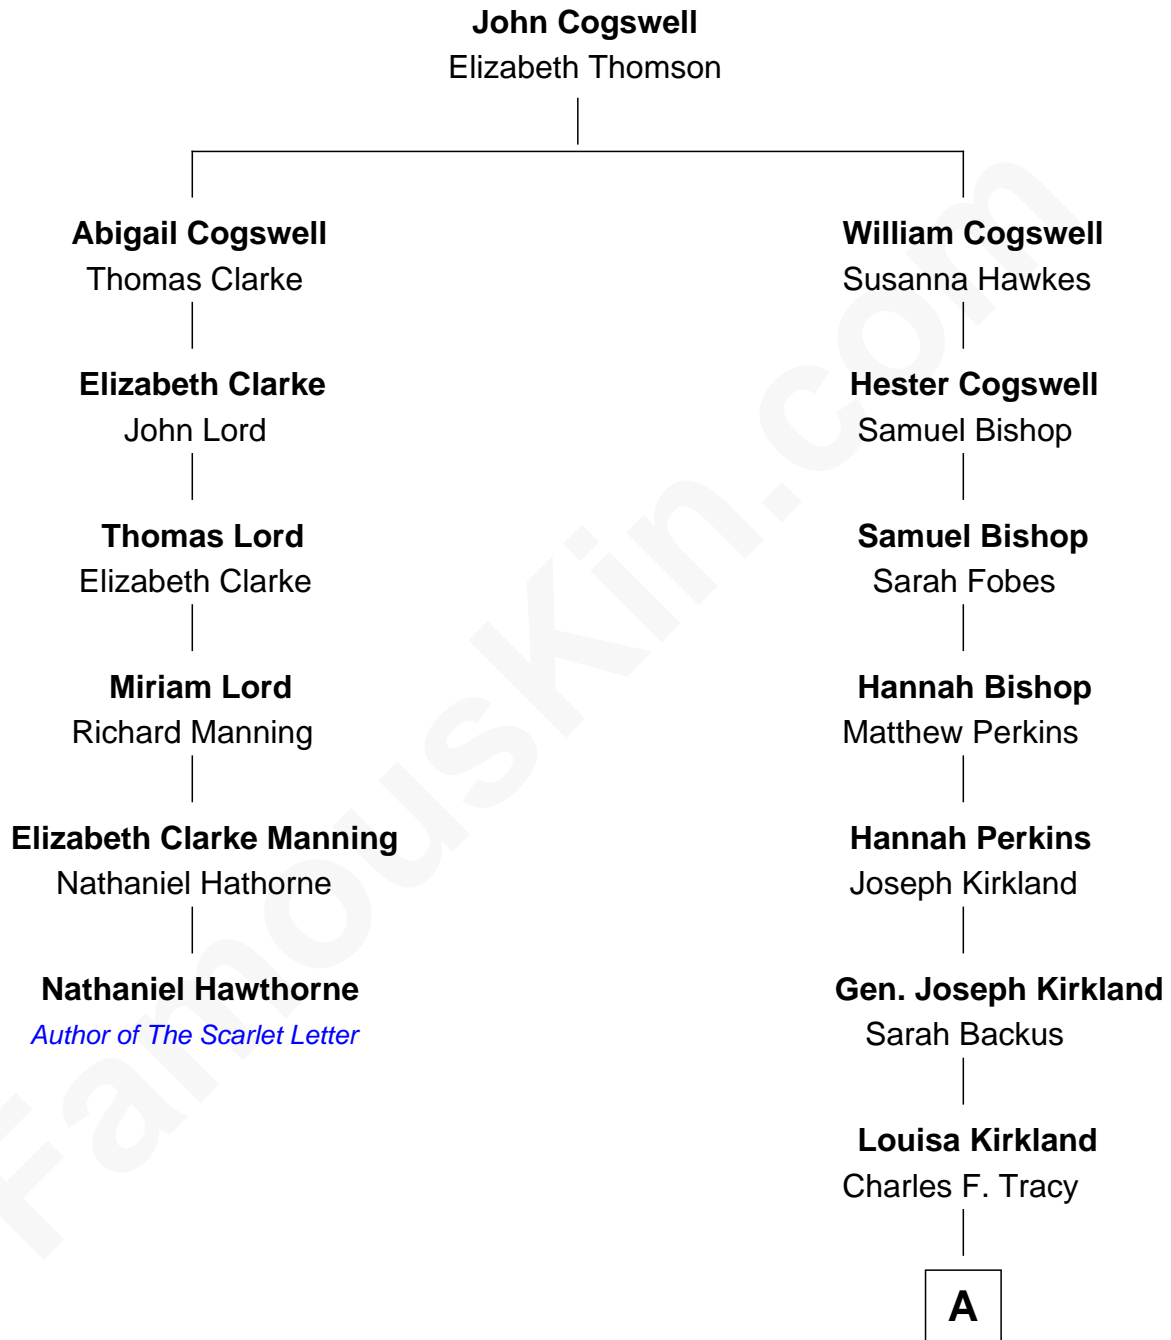

# FamousKin.com Relationship Chart of

**Nathaniel Hawthorne**  
*Author of The Scarlet Letter*

5th cousin 4 times removed of

**Henry Sturgis Morgan**  
*Co-Founder of Morgan Stanley*

**A**

—  
**Frances Louisa Tracy**

John Pierpont Morgan

—  
**John Pierpont Morgan**

Jane Norton Grew

—  
**Henry Sturgis Morgan**

*Co-Founder of Morgan Stanley*

FamousKin.com