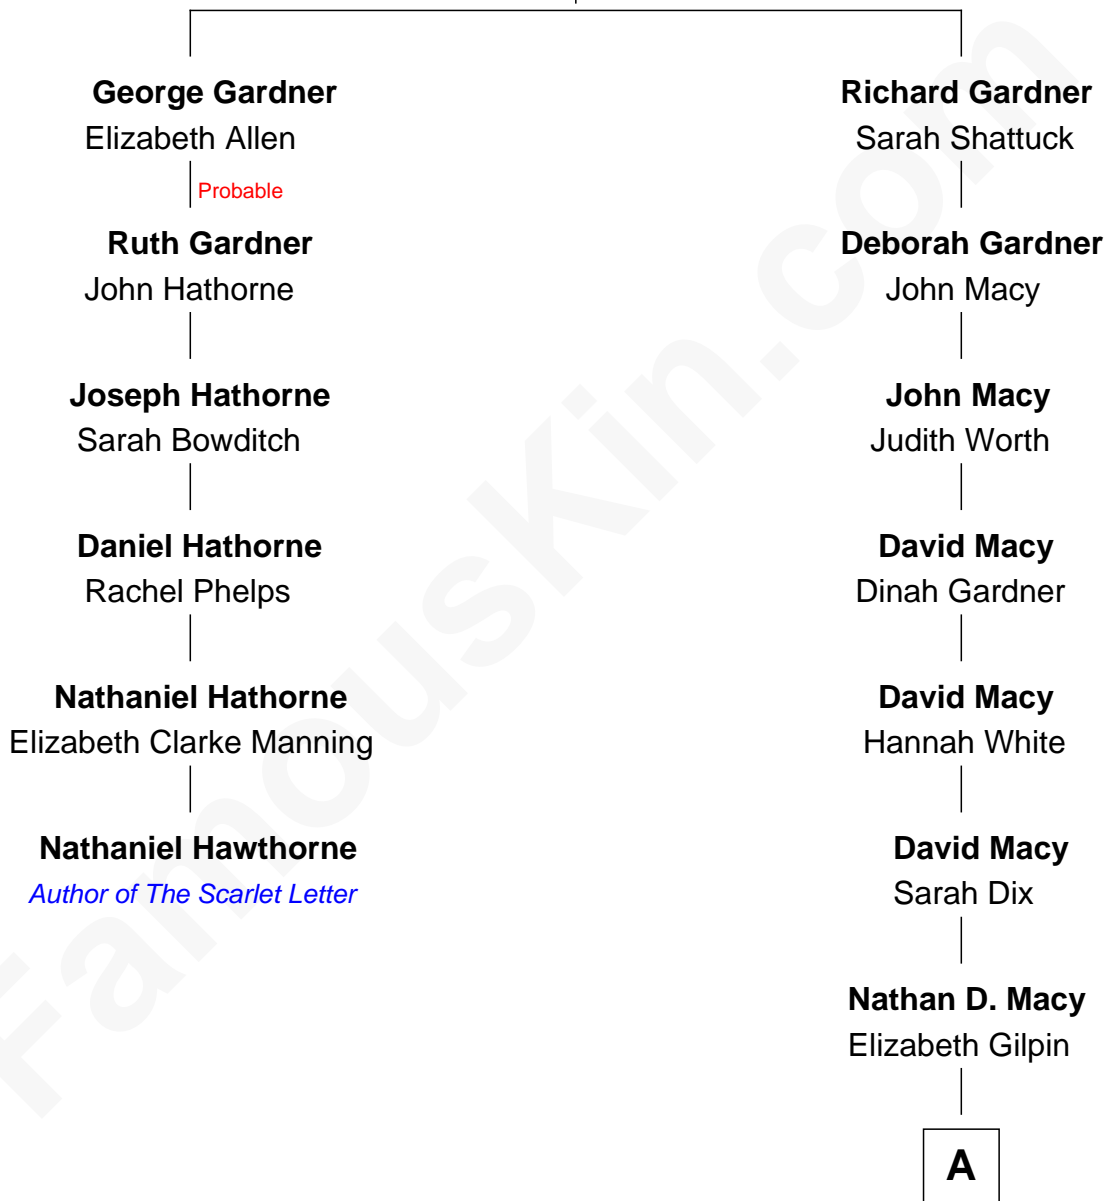

FamousKin.com Relationship Chart of

Nathaniel Hawthorne
Author of The Scarlet Letter

5th cousin 6 times removed of

Ethan Hawke

Actor, Director, Screenwriter, Novelist

Thomas Gardner

A

—
Edmund Antram Macy

Cora Anna Wise

—
Winifred E. Macy

Herbert Clark Hartsock

—
Betty Virginia Hartsock

Frank Taylor Hawke

—
James Steven Hawke

Leslie Carole Green

—
Ethan Hawke