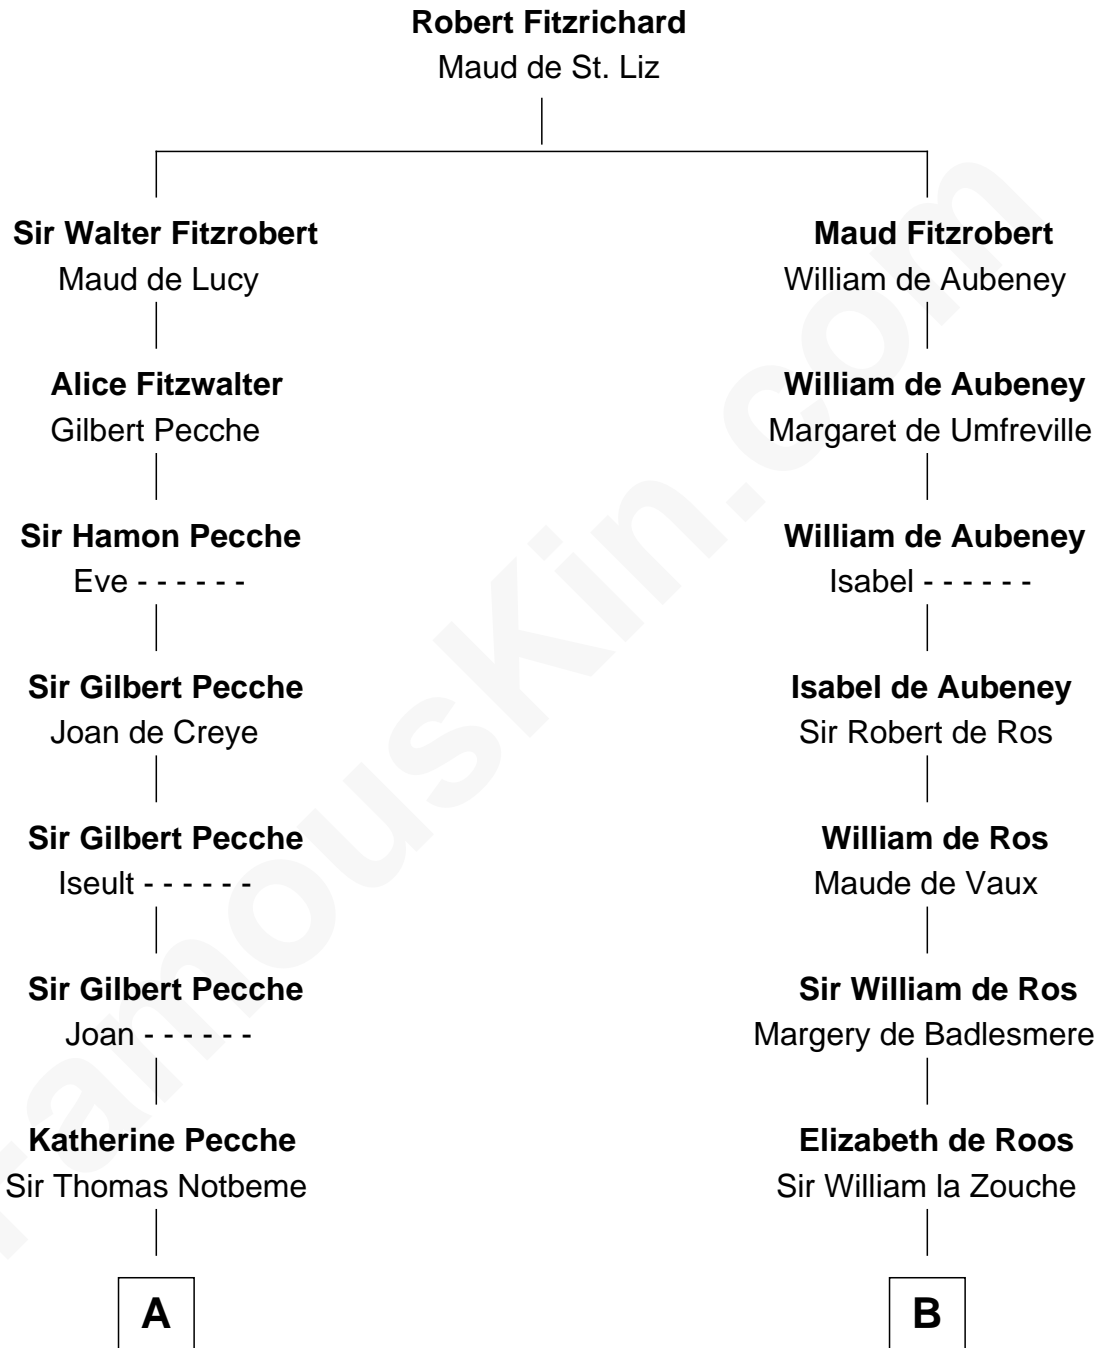

## Relationship Chart of

### Nathaniel Hawthorne

Author of *The Scarlet Letter*

15th cousin 6 times removed of

**Robert Catesby**  
Leader of Gunpowder Plot

**C**

—  
**Mary Giddings**  
Thomas Manning

—  
**John Manning**  
Ruth Potter