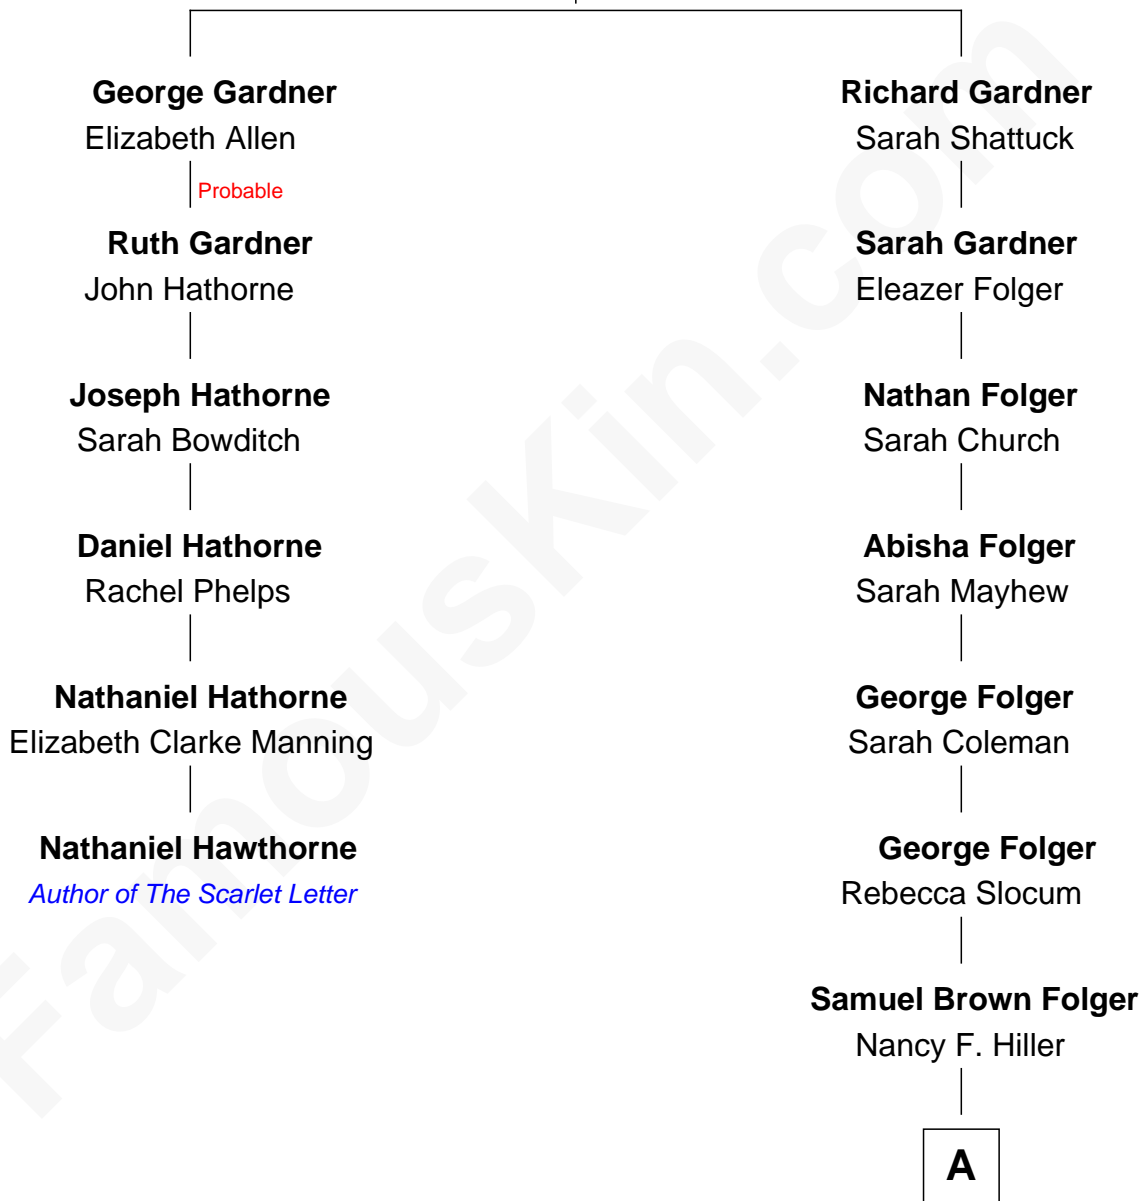

## Relationship Chart of

### Nathaniel Hawthorne

Author of *The Scarlet Letter*

5th cousin 3 times removed of

### Henry Clay Folger

Founder of Folger Shakespeare Library and Chairman of Standard Oil

**Thomas Gardner**

-----

**A**

Henry Clay Folger

Eliza Jane Clark

Henry Clay Folger